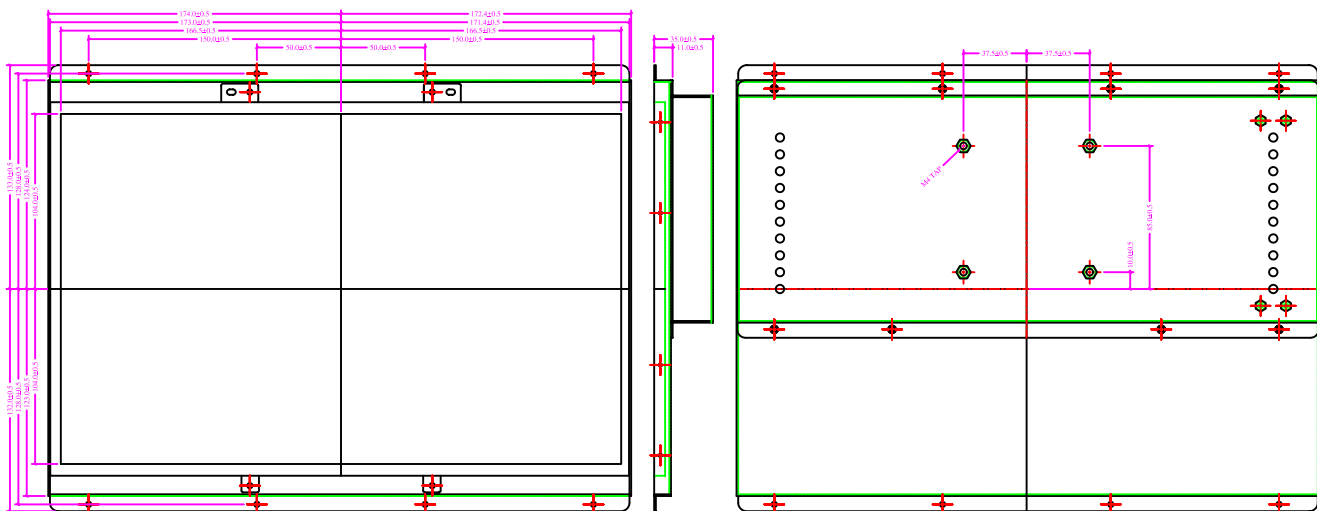

15.4" Open frame

Specification

Model Name	W15L100 -OFS1
Viewable Size Image	15.4"
Active Display Area (mm)	331.2 (H) x207.0 (V)
Pixel Pitch (mm)	0.1725(H) x0.1725 (V)
Number of Pixels	1920x1200
Contrast Ratio	400:1
Display Color	262144 colors
Brightness (cd /m ₂)	200
Viewing Angle (CR >=10)	-70~70 (H); -50~50(V)
Synchronization Range	
Horizontal / Vertical	31.5~60KHz/60~74.5Hz
Recommended Resolution	1920x1200@60Hz, 75Hz
Signal Connector	15 pin D-sub
Power Source	AC100~240V, Universal, ± 10%
Power Consumption	25W typical, normal operation
Power Management	VESA DPMS Compliant
Plug & Play	VESA DDC 1/2B
Optional Video Input	S-Video, Composite
Optional DVI Input	Yes

Mechanical Drawing (W15L100 -OFS1)

UNIT :mm

Name	W15L100 -OFS1 SKD BOM
Model No.	W15L100 -OFS1
Panel	Sharp LG154M1LW02(1920*1200)
REV.	