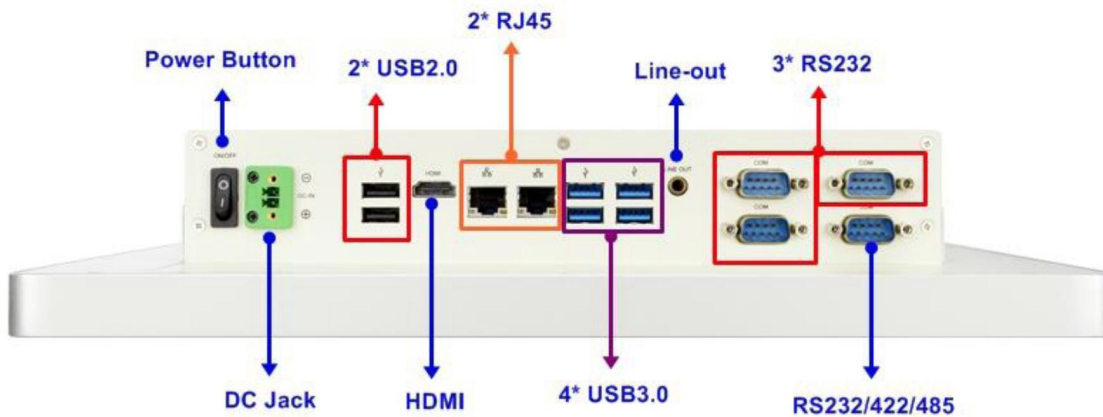

TOUCH PANEL PC FANLESS

15.0" TFT Fanless Touch Panel Computer
with Intel® Kaby Lake i5-7200U 2.5GHz Dual Cores Processor

MODEL: JTPC1500R-i5

FEATURES:

- 15.0" 450 nits high brightness TFT LCD with LED backlight
- 5 Wire Resistive Touch/Anti-Reflection Protection Glass
- Support Open frameless design
- A true Flat, easy-to-clean front surface with edge-to-edge design
- USB3.0 Support Lock Device
- Front IP65 for protection against water and dust
- 9-24V DC-input Support, with EOS, OVP design

I/O DIAGRAM