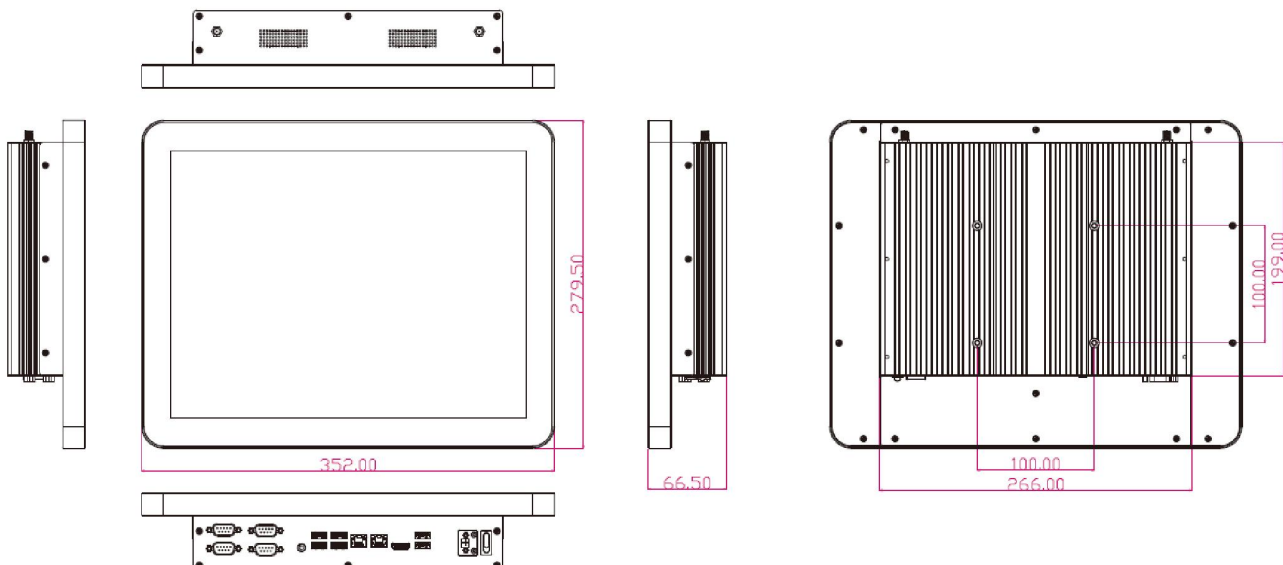

## FEATURES:

- 15.0" 450 nits high brightness TFT LCD with LED backlight
- 5 Wire Resistive Touch/Anti-Reflection Protection Glass
- Support Open frameless design
- A true Flat, easy-to-clean front surface with edge-to-edge design
- USB3.0 Support Lock Device
- Front IP65 for protection against water and dust
- 9-24V DC-input Support, with EOS, OVP design

## I/O DIAGRAM

## SPECIFICATIONS:

<b>Display</b>
IP65, NEMA 4 rugged protection, metal front bezel
15.0" With LED Backlight
450 nits
262K display color
1024 x 768 @60Hz resolution
160°/160° viewing angle (H/V)
0.297 x 0.297mm pixel pitch
4:3 aspect ratio
800:1 contrast ratio
12ms response time
<b>Case</b>
Aluminum panel
Iron case
Silver + white color
Spray paint coating requirement
<b>Storage</b>
1* 2.5" SATA HDD
1 * mSATA (full-size)
<b>I/O Connector</b>
4* USB3.0 + 2* USB2.0
1* RS232/422/485 + 3* RS232
1* HDMI
1* Line-out
2* LAN (Intel® I211AT + I219LM Gigabit LAN)
1* Locking Jack 9~24V DC input
1* Power button
<b>Power Consumption</b>
40W
<b>Compliance</b>
CE, FCC, IP65(Front)-Option
<b>Temperature</b>
Operating: -10°C ~ 50°C
Storage: -20°C ~ 70°C

<b>Touch Screen</b>
5 wires analog resistive type
306.60 x 230.60mm ±0.2mm active range
Transparency 80 ±3%
Operating force § 50g
Surface Hardness g 3H (pressure 750g/45°)
Knock test 10,000,000 times keystrokes
<b>Main System</b>
Intel® Kaby Lake i5-7200U 2.5GHz/DC processor
2* DDR4 SO-DIMM (Max 32GB)
128MB SPI Flash ROM
Watchdog Timer 256 levels, 0~255 sec.
OS Support Windows 10 / Linux
<b>Expansion</b>
1* Mini PCIe for WIFI or 3G/4G
<b>Power Input</b>
AC version: 100~240V AC-DC 60W power adapter or
DC version: 12VDC with over current protection fuse
<b>Dimensions</b>
352.0 * 279.5 * 66.5mm
<b>Safety</b>
Shock: 15G, 11ms duration
Vibration: 5~500Hz/1 Grms
<b>Warranty</b>
2 Years Limited Warranty (Panel and Touch are only 1 Year Warranty)