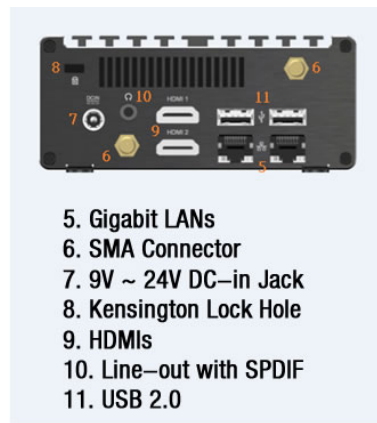

# JT300PC-BT

INTEL® Bay Trail-M N2930 SoC Processor 1.83GHz, Quad-Core, 7.5W 2 LAN port, 4 USB port, and fully supports Windows. 2 x HDMI & 2 x LAN 2GB memory and 32GB mSATA SSD

## Features:

- Fanless Embedded Barebone System with Planned Lifecycle Through Q1'2019
- Fanless Black Aluminum Enclosure
- Intel Celeron N2930 1.83 - 2.16GHz Quad-core SoC
- Up to 8GB DDR3L-1333 Total Memory
- 2 \* HDMI Ports, Dual Display up to 1920 x 1200
- 1 \* Full-size mSATA Slot
- 802.11 b/g/n + Bluetooth 4.0 WIFI
- Dual Intel Gigabit LAN, HD Audio, 1 \* Serial Port
- 1 \* USB 3.0 Port, 3 \* USB 2.0 Ports
- Watchdog Timer, 36W 12V AC Adapter
- Includes Wall Mount + VESA Mount + DIN Rail Mount kit and DIN Rail Clip
- Only 49 x 110 x 116mm (1.93" x 4.33" x 4.57")

1. Power Switch
2. Power LED
3. RS232/422/485 COM
4. 1 x USB 3.0, 1 x USB 2.0

5. Gigabit LANs
6. SMA Connector
7. 9V ~ 24V DC-in Jack
8. Kensington Lock Hole
9. HDMI
10. Line-out with SPDIF
11. USB 2.0