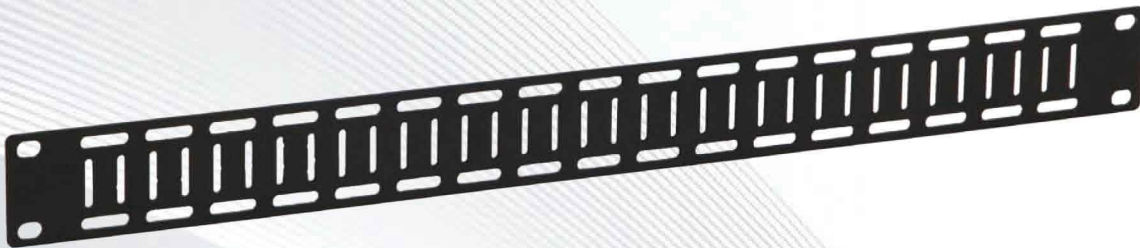

## FLAT CABLE LACING PANELS

AMERICAN  
MADE 

The Kendall Howard Flat Cable Lacing Panels are a top choice for managing and routing cables to and from patch panels, switches or other networking devices. Designed with you in mind, these cable management panels were built to support and organize cables, providing easy access to connections without taking up much room in an already crowded area. Simply mount the panel above or below your networking device, secure cables to the numerous vertical and horizontal lacing slots with the help of the Hook and Loop Cable Ties (SKU 0300-1-002-00), and see the difference the panel makes within your rack.

### FEATURES

**Numerous Lacing Slots** - Lacing slots nearly cover the entire length of the panel allowing convenient routing to either side of the rack.

**No Mess Maintenance** - Cables will now be organized in such a fashion that little effort is needed to locate the right cable. Maintenance times will decrease as a result of this organization.

**Strain Reliever** - Relieves cable weight from network equipment, and also helps to avoid connection ports from being damaged or disconnected.

**Rounded Corners** - All corners are rounded to avoid snagging or damaging cables, hands, and/or other devices.

**Universal Mounting** - This lacing panel features standard 19" EIA compliant mounting holes that are compatible with any standard rack hardware.(Hardware not included.)

1U

2U

- Supports and relieves strain at connection points
- Vertical and horizontal lacing slots
- 19" EIA 310-D compliant
- Made in the USA
- Limited Lifetime Warranty