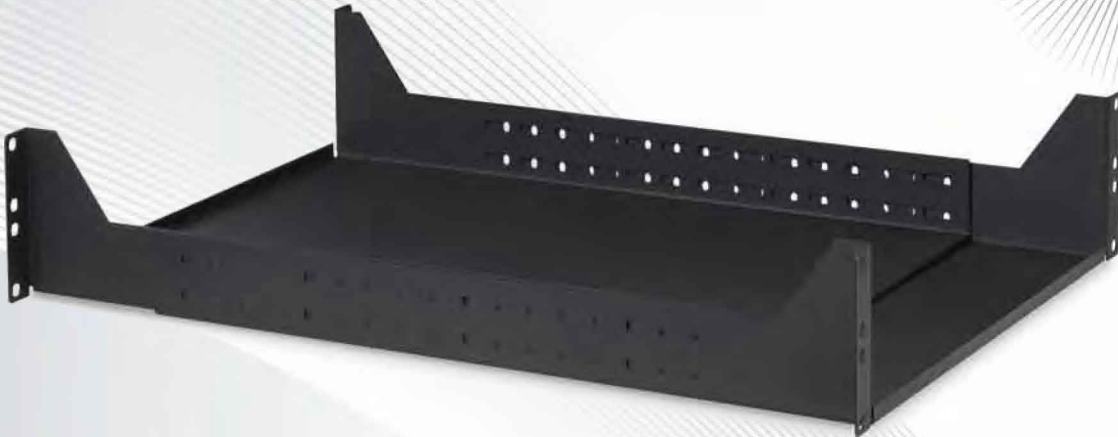

4-POINT ADJUSTABLE SHELF

AMERICAN
MADE 

The Kendall Howard 4-Point Adjustable Rack Shelf is the perfect addition to any 4-post rack or cabinet. The split design allows the shelf depth to be adjusted from 22" to 40". Save yourself the time and frustration of trying to find a rack shelf to fit a specific depth, and let this versatile solution meet all your shelving needs.

FEATURES

Adjustable Depth - Telescoping rack shelf is comprised of two separate sections. The two sections can be slid in and out to the desired depth and secured with included hardware. (mounting rack screws and cage nuts sold separately)

4-Point Mounting - Adjustable depth shelf is designed to be mounted to the front and rear rack rails. This 4-point mounting is highly recommended for supporting large, heavy devices such as servers, battery back-ups, and UPS's.

Heavy Duty - Made from heavy gauge steel and finished with a black textured powder coat for a quality shelf that can support up to 250lbs.

Rounded Corners - Rounded corners reduce the risk of damage from sharp edges to your devices, cabling and/or hands.