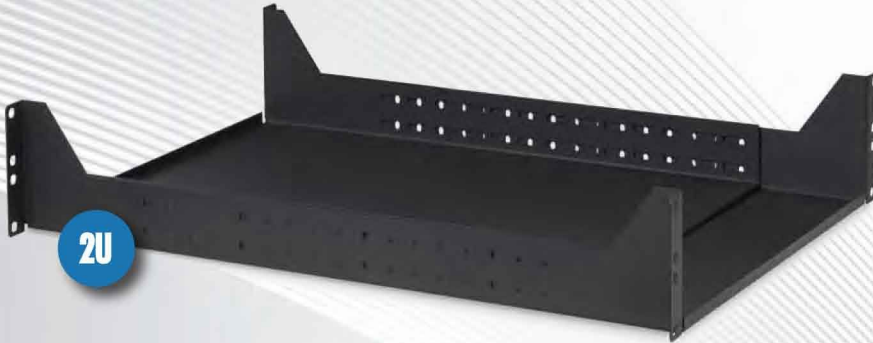

SPECIFICATIONS

Size	2U 4-Point Adjustable Shelf
Part Number	1906-3-006-02
Width	19"
Depth	Adjustable: 22" - 40"
Height	3.47"
Material(s)	CRS (Cold Rolled Steel)
Finish/Color	Black Powder Coat Finish
UPC	879447000276
Warranty	Limited Lifetime Warranty
Shipping Method	FedEx Ground