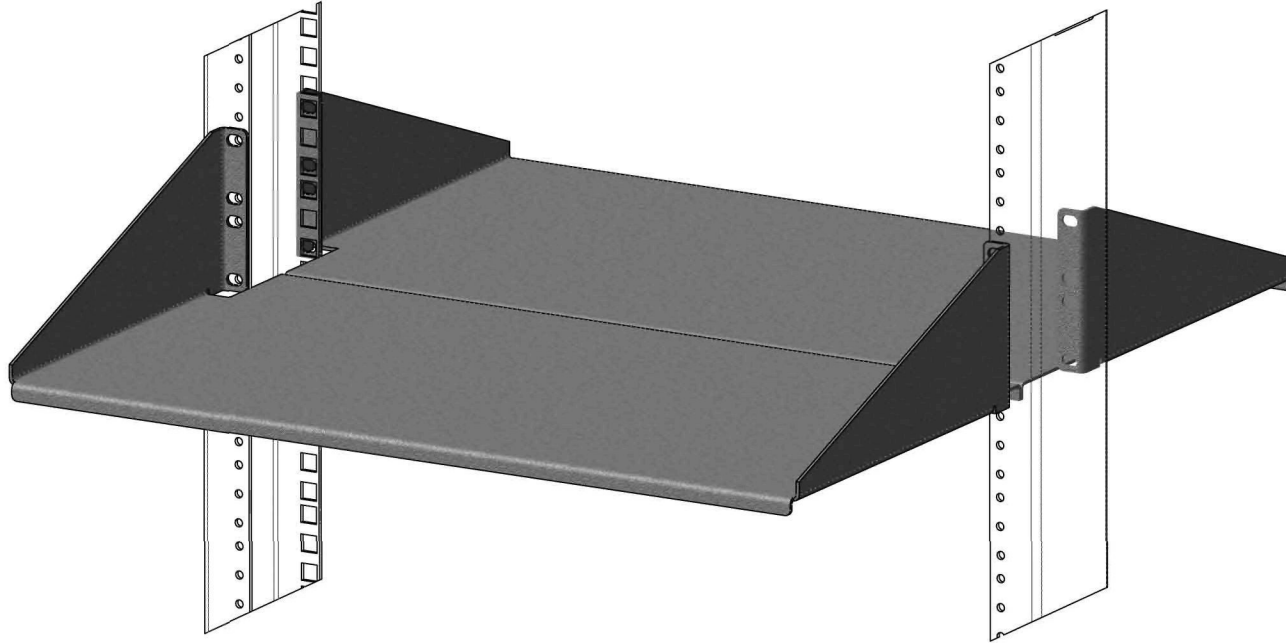

KENDALL HOWARD  TM
 INNOVATORS IN PRODUCT DESIGN

Distributed by : i-Tech Company LLC
 TOLL FREE: (888) 483-2418
 • EMAIL: info@iTechLCD.com
 • WEB: www.iTechLCD.com

		NAME	DATE	TITLE: 2 Piece Relay Rack Shelf	
DRAWN	krh	12/6/2011			
CHECKED	mjj	12/6/2011			
ENG APPR.	djc	12/6/2011	SIZE	DWG. NO.	REV
MFG APPR.			A	1906-3-300-02	A
UNLESS OTHERWISE SPECIFIED: DIMENSIONS ARE IN INCHES DO NOT SCALE DRAWING			SCALE: 1:4	SHEET 3 OF 4	

Distributed by : i-Tech Company LLC

TOLL FREE: (888) 483-2418

• EMAIL: info@iTechLCD.com

• WEB: www.iTechLCD.com

	NAME	DATE	TITLE: 2 Piece Telco Rack Shelf		REV
DRAWN	krh	12/6/2011	SIZE A	DWG. NO. 1906-3-300-02	
CHECKED	mjj	12/6/2011			
ENG APPR.	djc	12/6/2011			
MFG APPR.					
UNLESS OTHERWISE SPECIFIED: DIMENSIONS ARE IN INCHES DO NOT SCALE DRAWING			SCALE: 1:5	SHEET 4 OF 4	