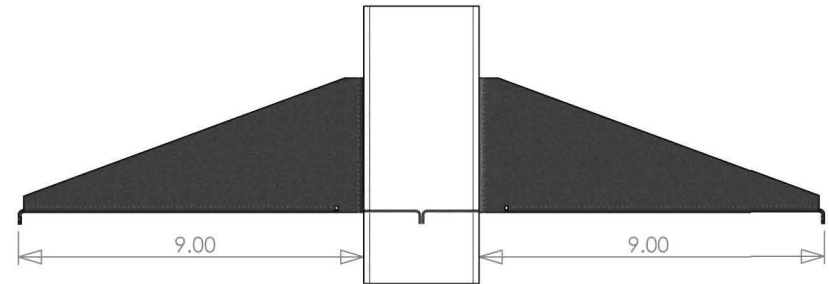

KENDALL HOWARD  TM
 INNOVATORS IN PRODUCT DESIGN

Distributed by : i-Tech Company LLC
 TOLL FREE: (888) 483-2418
 • EMAIL: info@iTechLCD.com
 • WEB: www.iTechLCD.com

		NAME	DATE	TITLE: 2 Piece Relay Rack Shelf	
DRAWN	krh	12/6/2011			
CHECKED	mjj	12/6/2011			
ENG APPR.	djc	12/6/2011	SIZE	DWG. NO.	REV
MFG APPR.			A	1906-3-300-02	A
UNLESS OTHERWISE SPECIFIED: DIMENSIONS ARE IN INCHES DO NOT SCALE DRAWING			SCALE: 1:4	SHEET 3 OF 4	