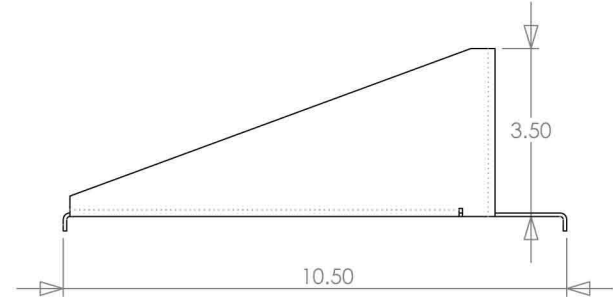

KENDALL HOWARD  TM
 INNOVATORS IN PRODUCT DESIGN

Distributed by : i-Tech Company LLC
 TOLL FREE: (888) 483-2418
 • EMAIL: info@iTechLCD.com
 • WEB: www.iTechLCD.com

		NAME	DATE	TITLE: 2 Piece Relay Rack Shelf	
DRAWN	krh	12/6/2011			
CHECKED	mjj	12/6/2011			
ENG APPR.	djc	12/6/2011	SIZE	DWG. NO.	REV
MFG APPR.			A	1906-3-300-02	A
UNLESS OTHERWISE SPECIFIED: DIMENSIONS ARE IN INCHES DO NOT SCALE DRAWING			SCALE: 1:4	SHEET 3 OF 4	

Distributed by : i-Tech Company LLC

TOLL FREE: (888) 483-2418

• EMAIL: info@iTechLCD.com

• WEB: www.iTechLCD.com

	NAME	DATE	TITLE: 2 Piece Telco Rack Shelf		REV
DRAWN	krh	12/6/2011	SIZE A	DWG. NO. 1906-3-300-02	
CHECKED	mjj	12/6/2011			
ENG APPR.	djc	12/6/2011			
MFG APPR.					
UNLESS OTHERWISE SPECIFIED: DIMENSIONS ARE IN INCHES DO NOT SCALE DRAWING			SCALE: 1:5	SHEET 4 OF 4	