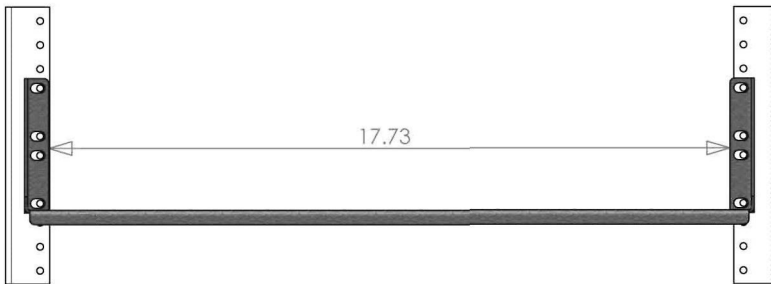

KENDALL HOWARD  TM
 INNOVATORS IN PRODUCT DESIGN

Distributed by : i-Tech Company LLC
 TOLL FREE: (888) 483-2418
 • EMAIL: info@iTechLCD.com
 • WEB: www.iTechLCD.com

		NAME	DATE	TITLE: 2 Piece Relay Rack Shelf	
DRAWN	krh	12/6/2011			
CHECKED	mjj	12/6/2011			
ENG APPR.	djc	12/6/2011	SIZE	DWG. NO.	REV
MFG APPR.			A	1906-3-300-02	A
UNLESS OTHERWISE SPECIFIED: DIMENSIONS ARE IN INCHES DO NOT SCALE DRAWING			SCALE: 1:4	SHEET 3 OF 4	

Distributed by : i-Tech Company LLC

TOLL FREE: (888) 483-2418

• EMAIL: info@iTechLCD.com

• WEB: www.iTechLCD.com

	NAME	DATE	TITLE: 2 Piece Telco Rack Shelf		REV
DRAWN	krh	12/6/2011	SIZE A	DWG. NO. 1906-3-300-02	
CHECKED	mjj	12/6/2011			
ENG APPR.	djc	12/6/2011			
MFG APPR.					
UNLESS OTHERWISE SPECIFIED: DIMENSIONS ARE IN INCHES DO NOT SCALE DRAWING			SCALE: 1:5	SHEET 4 OF 4	