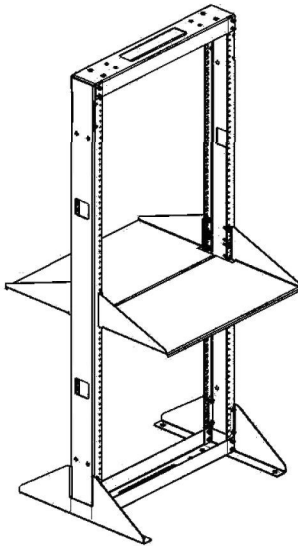

KENDALL HOWARD ®

Assembly Instructions

2U 2 Piece Telco Shelf

Part Number: 1906-3-300-02

Distributed by : i-Tech Company LLC

TOLL FREE: (888) 483-2418 • EMAIL: info@iTechLCD.com • WEB: www.iTechLCD.com

Tools Needed:

Screw Driver

You may also need:

Rack Screws and Cage Nuts

What's in the box:

Qty 2—2U Rack Shelves

Step 1:

Step 2:

Distributed by : i-Tech Company LLC