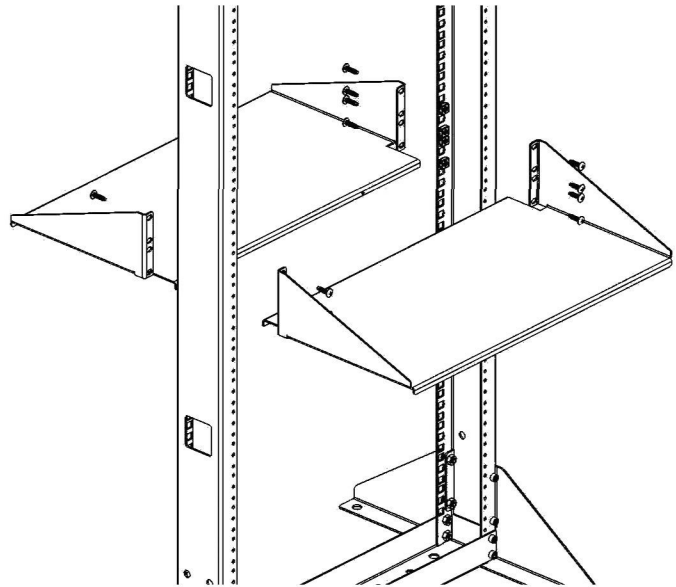

KENDALL HOWARD ®

Assembly Instructions

2U 2 Piece Telco Shelf

Part Number: 1906-3-300-02

Distributed by : i-Tech Company LLC

TOLL FREE: (888) 483-2418 • EMAIL: info@iTechLCD.com • WEB: www.iTechLCD.com

Tools Needed:

Screw Driver

You may also need:

Rack Screws and Cage Nuts

What's in the box:

Qty 2—2U Rack Shelves

Step 1:

Step 2:

Distributed by : i-Tech Company LLC