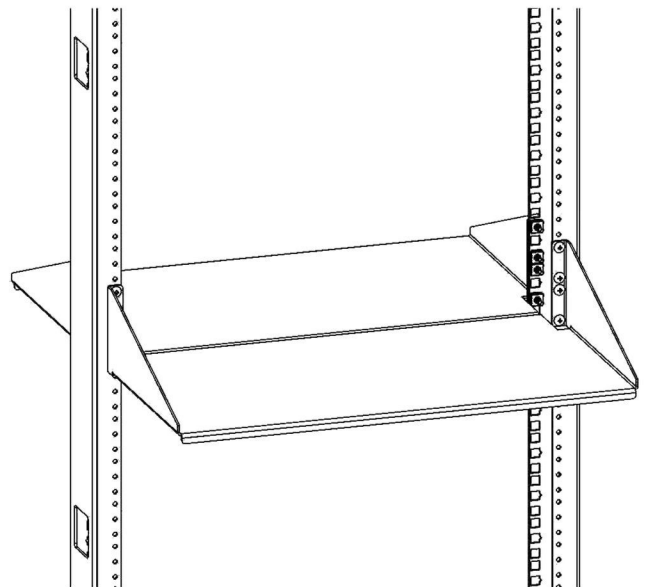

KENDALL HOWARD ®

Assembly Instructions

2U 2 Piece Telco Shelf

Part Number: 1906-3-300-02

Distributed by : i-Tech Company LLC

TOLL FREE: (888) 483-2418 • EMAIL: info@iTechLCD.com • WEB: www.iTechLCD.com

Tools Needed:

Screw Driver

You may also need:

Rack Screws and Cage Nuts

What's in the box:

Qty 2—2U Rack Shelves

Step 1:

Step 2:

Distributed by : i-Tech Company LLC