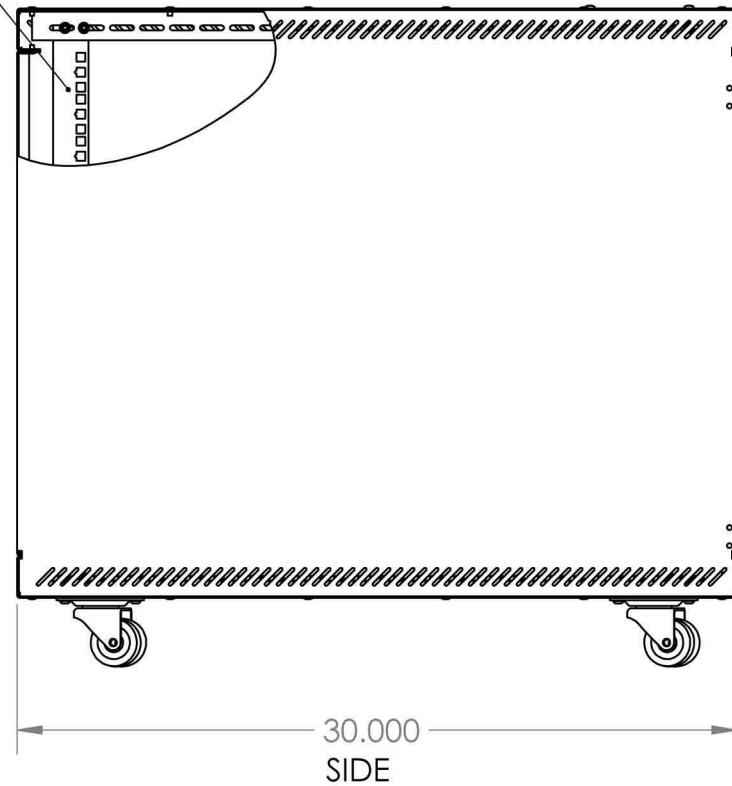

VERTICAL RAIL SPACING
FRONT TO BACK
3.00" MIN
28.00" MAX

NOTE:
1. MEDIUM TEXTURE POWDER COAT PAINT, BLACK.

Distributed by : i-Tech Company LLC

TOLL FREE: (888) 483-2418

• EMAIL: info@iTechLCD.com

• WEB: www.iTechLCD.com

UNLESS OTHERWISE SPECIFIED:
DIMENSIONS ARE IN INCHES
TOLERANCES:
FRACTIONAL $\pm 1/8$
ANGULAR: BEND ± 1 DEGREE
TWO PLACE DECIMAL $\pm .03$
THREE PLACE DECIMAL $\pm .01$

Surface Area

MATERIAL

FINISH

DO NOT SCALE DRAWING

	NAME	DATE
DRAWN		
CHECKED		
ENG APPR.		
MFG APPR.		
Q.A.		
COMMENTS:		

KENDALL HOWARD

TITLE:
**12U SOHO SERVER
RACK- NO DOORS**

SIZE	DWG. NO.	REV
A	1932-3-201-12 WP	-
SCALE: 1:20	WEIGHT: 66.20	SHEET 1 OF 1