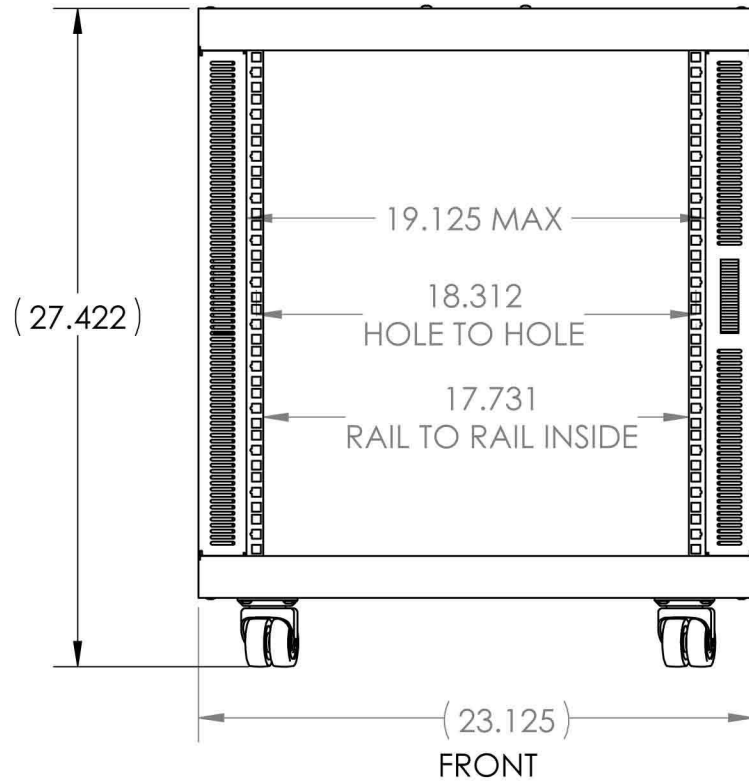

VERTICAL RAIL SPACING
FRONT TO BACK
3.00" MIN
28.00" MAX

NOTE:
1. MEDIUM TEXTURE POWDER COAT PAINT, BLACK.

Distributed by : i-Tech Company LLC

TOLL FREE: (888) 483-2418

• EMAIL: info@iTechLCD.com

• WEB: www.iTechLCD.com

UNLESS OTHERWISE SPECIFIED:
DIMENSIONS ARE IN INCHES
TOLERANCES:
FRACTIONAL $\pm 1/8$
ANGULAR: BEND ± 1 DEGREE
TWO PLACE DECIMAL $\pm .03$
THREE PLACE DECIMAL $\pm .01$

Surface Area

MATERIAL

FINISH

DO NOT SCALE DRAWING

	NAME	DATE
DRAWN		
CHECKED		
ENG APPR.		
MFG APPR.		
Q.A.		
COMMENTS:		

KENDALL HOWARD

TITLE:
**12U SOHO SERVER
RACK- NO DOORS**

SIZE	DWG. NO.	REV
A	1932-3-201-12 WP	-
SCALE: 1:20	WEIGHT: 66.20	SHEET 1 OF 1