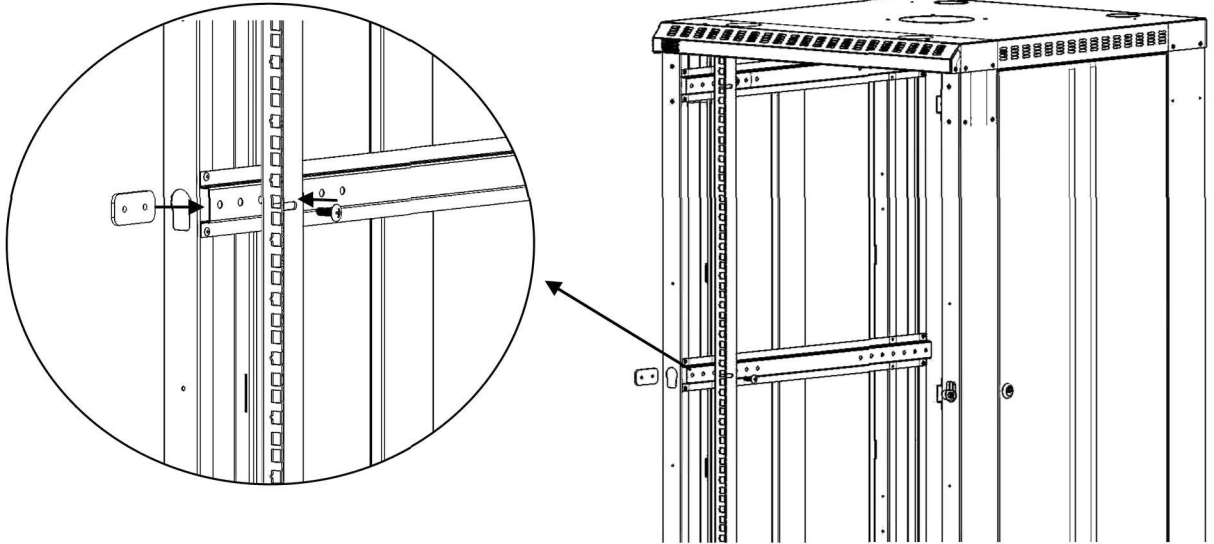

Tools needed:

What's in the box?

Step 1:

Step 2:

Distributed by : i-Tech Company LLC

TOLL FREE: (888) 483-2418 • EMAIL: info@iTechLCD.com • WEB: www.iTechLCD.com