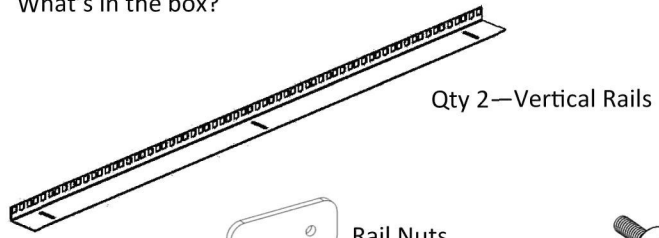

KENDALL HOWARD ®

Assembly Instructions

LINIER Vertical Rail Kits

Distributed by : i-Tech Company LLC

TOLL FREE: (888) 483-2418 • EMAIL: info@iTechLCD.com • WEB: www.iTechLCD.com

Tools needed:

What's in the box?