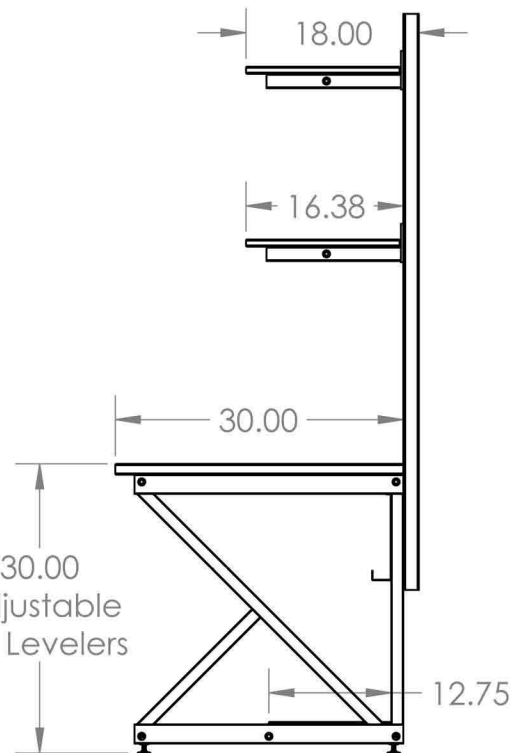

KENDALL HOWARD  TM
 INNOVATORS IN PRODUCT DESIGN

Distributed by : i-Tech Company LLC

TOLL FREE: (888) 483-2418

• EMAIL: info@iTechLCD.com

• WEB: www.iTechLCD.com

	NAME	DATE	TITLE: 48" Performance LAN Bench W/Half Bottom Shelf	
DRAWN	krh		SIZE	DWG. NO.
CHECKED	mjj	3/22/2011	A	5000-3-100-48
ENG APPR.				REV
MFG APPR.				
UNLESS OTHERWISE SPECIFIED: DIMENSIONS ARE IN INCHES DO NOT SCALE DRAWING			SCALE: 1:20	SHEET 1 OF 1