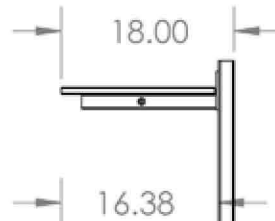

KENDALL HOWARD
INNOVATORS IN PRODUCT DESIGN

Distributed by : i-Tech Company LLC

TOLL FREE: (888) 483-2418

• EMAIL: info@iTechLCD.com

• WEB: www.iTechLCD.com

	NAME	DATE
DRAWN	krh	
CHECKED	mjj	1/27/2012
ENG APPR.		
MFG APPR.		

TITLE: **48" Performance LAN Bench W/Half Bottom Shelf**

SIZE	DWG. NO.	REV
A	5000-3-204-48	

UNLESS OTHERWISE SPECIFIED:
DIMENSIONS ARE IN INCHES
DO NOT SCALE DRAWING

SCALE: 1:20

SHEET 1 OF 1