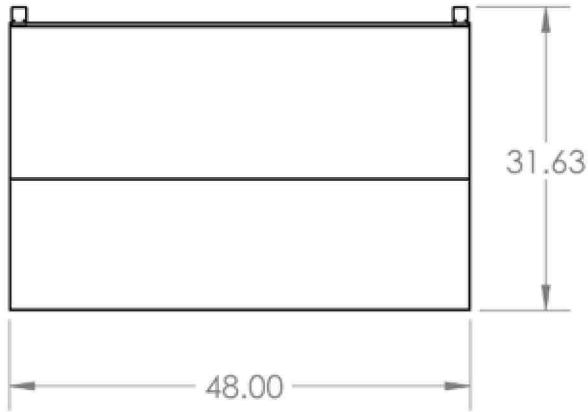

KENDALL HOWARD
INNOVATORS IN PRODUCT DESIGN

Distributed by : i-Tech Company LLC

TOLL FREE: (888) 483-2418

• EMAIL: info@iTechLCD.com

• WEB: www.iTechLCD.com

	NAME	DATE
DRAWN	krh	
CHECKED	mjj	1/27/2012
ENG APPR.		
MFG APPR.		

TITLE: **48" Performance LAN Bench W/Half Bottom Shelf**

SIZE	DWG. NO.	REV
A	5000-3-204-48	

UNLESS OTHERWISE SPECIFIED:
DIMENSIONS ARE IN INCHES
DO NOT SCALE DRAWING

SCALE: 1:20

SHEET 1 OF 1