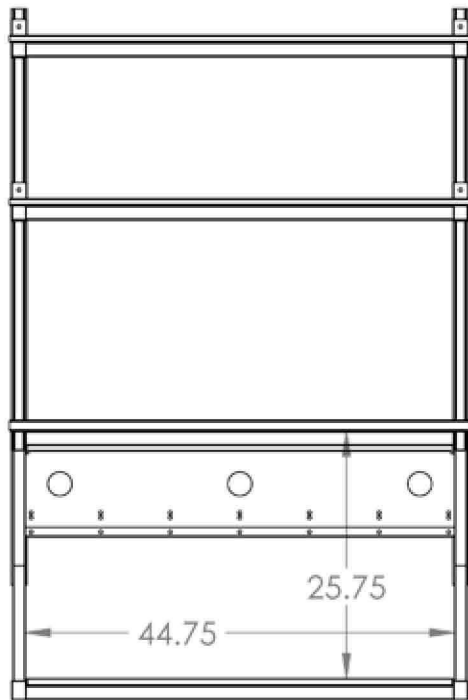

KENDALL HOWARD
INNOVATORS IN PRODUCT DESIGN

Distributed by : i-Tech Company LLC

TOLL FREE: (888) 483-2418

• EMAIL: info@iTechLCD.com

• WEB: www.iTechLCD.com

	NAME	DATE
DRAWN	krh	
CHECKED	mjj	1/27/2012
ENG APPR.		
MFG APPR.		

TITLE: **48" Performance LAN Bench W/Half Bottom Shelf**

SIZE	DWG. NO.	REV
A	5000-3-204-48	

UNLESS OTHERWISE SPECIFIED:
DIMENSIONS ARE IN INCHES
DO NOT SCALE DRAWING

SCALE: 1:20

SHEET 1 OF 1