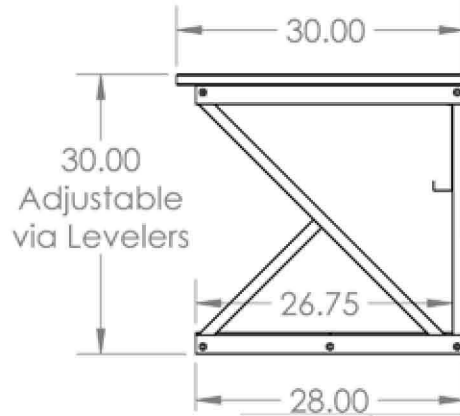

KENDALL HOWARD
INNOVATORS IN PRODUCT DESIGN

Distributed by : i-Tech Company LLC

TOLL FREE: (888) 483-2418

• EMAIL: info@iTechLCD.com

• WEB: www.iTechLCD.com

	NAME	DATE
DRAWN	krh	
CHECKED	mjj	1/27/2012
ENG APPR.		
MFG APPR.		

TITLE: **48" Performance LAN Bench W/Half Bottom Shelf**

SIZE	DWG. NO.	REV
A	5000-3-204-48	

UNLESS OTHERWISE SPECIFIED:
DIMENSIONS ARE IN INCHES
DO NOT SCALE DRAWING

SCALE: 1:20

SHEET 1 OF 1