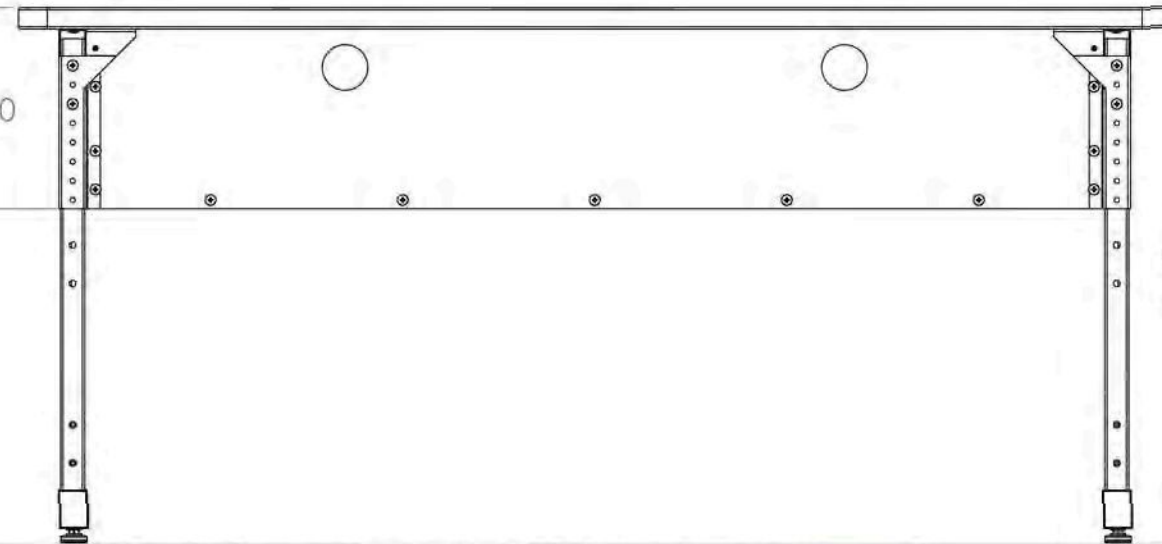

60.00

10.50

Adjustable from  
28" to 35"  
1" Increment Holes  
Infinite w/Levelers

30.00

Distributed by : i-Tech Company LLC

TOLL FREE: (888) 483-2418

• EMAIL: [info@iTechLCD.com](mailto:info@iTechLCD.com)

• WEB: [www.iTechLCD.com](http://www.iTechLCD.com)

	NAME	DATE	TITLE:	
DRAWN	krh		Training Table / 30 x 60	
CHECKED	mjj	11/21/2011	SIZE	DWG. NO.
ENG APPR.			<b>A</b>	REV
MFG APPR.			SCALE: 1:10	SHEET 1 OF 1
UNLESS OTHERWISE SPECIFIED: DIMENSIONS ARE IN INCHES DO NOT SCALE DRAWING				