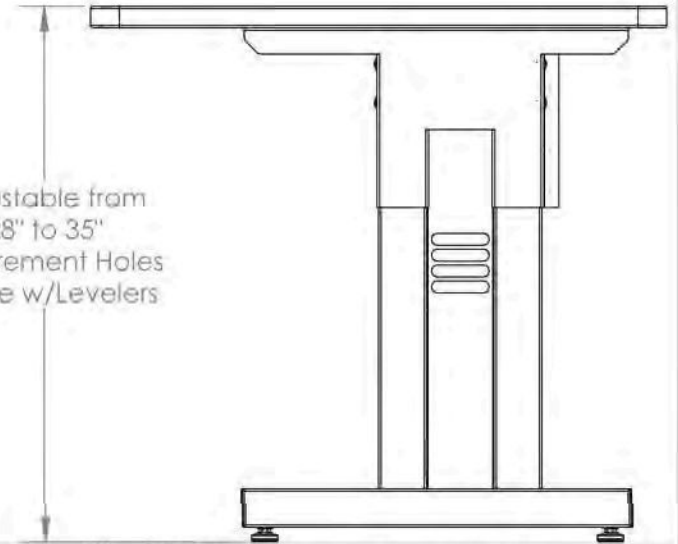

60.00

10.50

Adjustable from  
28" to 35"  
1" Increment Holes  
Infinite w/Levelers

30.00

Distributed by : i-Tech Company LLC

TOLL FREE: (888) 483-2418

• EMAIL: [info@iTechLCD.com](mailto:info@iTechLCD.com)

• WEB: [www.iTechLCD.com](http://www.iTechLCD.com)

	NAME	DATE	TITLE:	
DRAWN	krh		Training Table / 30 x 60	
CHECKED	mjj	11/21/2011	SIZE	DWG. NO.
ENG APPR.			<b>A</b>	REV
MFG APPR.			SCALE: 1:10	SHEET 1 OF 1
UNLESS OTHERWISE SPECIFIED: DIMENSIONS ARE IN INCHES DO NOT SCALE DRAWING				