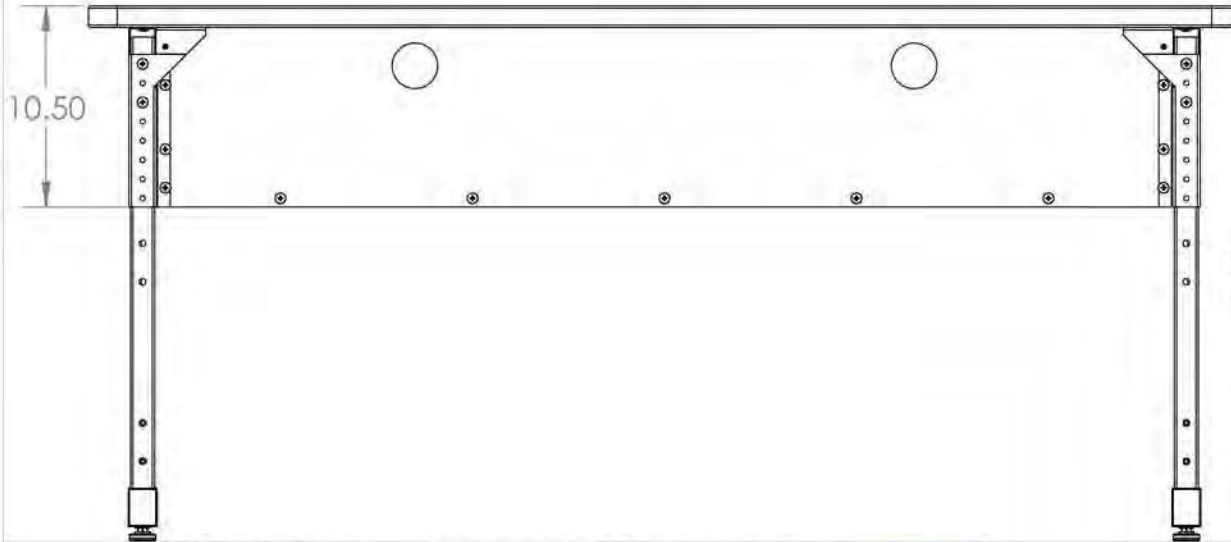

60.00

30.00

10.50

Adjustable from
28" to 35"
1" Increment Holes
Infinite w/Levelers

Distributed by : i-Tech Company LLC

TOLL FREE: (888) 483-2418

• EMAIL: info@iTechLCD.com

• WEB: www.iTechLCD.com

	NAME	DATE
DRAWN	krh	
CHECKED	mjj	11/21/2011
ENG APPR.		
MFG APPR.		

TITLE:
Training Table / 30 x 60

SIZE	DWG. NO.	REV
A		

UNLESS OTHERWISE SPECIFIED:
DIMENSIONS ARE IN INCHES
DO NOT SCALE DRAWING

SCALE: 1:10