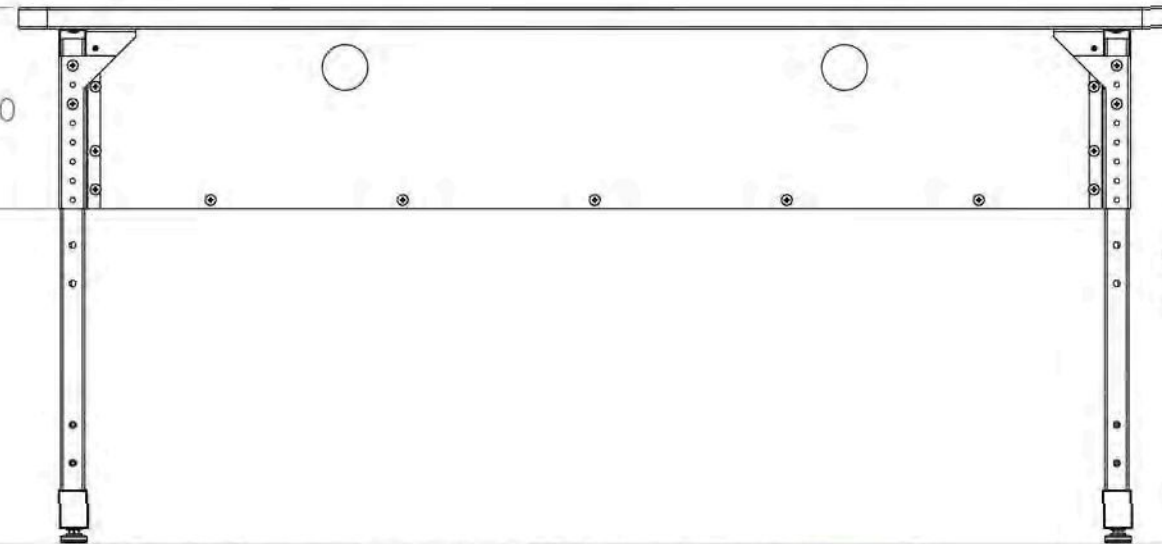

60.00

10.50

30.00

Adjustable from
28" to 35"
1" Increment Holes
Infinite w/Levelers

Distributed by : i-Tech Company LLC

TOLL FREE: (888) 483-2418

• EMAIL: info@iTechLCD.com

• WEB: www.iTechLCD.com

	NAME	DATE	TITLE:	
DRAWN	krh		Training Table / 30 x 60	
CHECKED	mjj	11/21/2011	SIZE	DWG. NO.
ENG APPR.			A	REV
MFG APPR.			SCALE: 1:10	SHEET 1 OF 1
UNLESS OTHERWISE SPECIFIED: DIMENSIONS ARE IN INCHES DO NOT SCALE DRAWING				