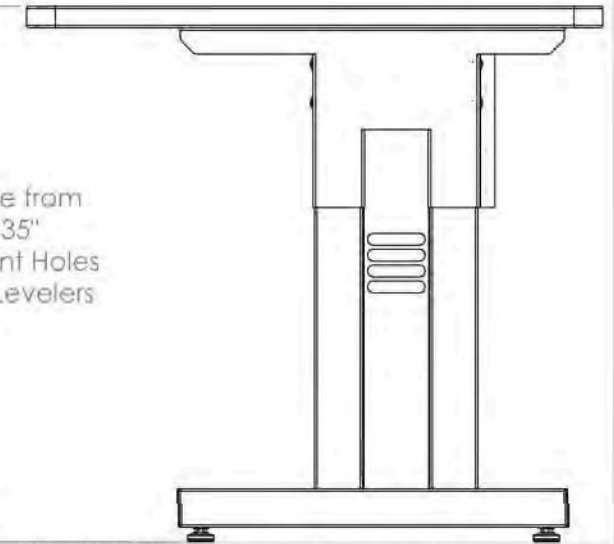

60.00

10.50

30.00

Adjustable from
28" to 35"
1" Increment Holes
Infinite w/Levelers

Distributed by : i-Tech Company LLC

TOLL FREE: (888) 483-2418

• EMAIL: info@iTechLCD.com

• WEB: www.iTechLCD.com

	NAME	DATE	TITLE:	
DRAWN	krh		Training Table / 30 x 60	
CHECKED	mjj	11/21/2011	SIZE	DWG. NO.
ENG APPR.			A	REV
MFG APPR.			SCALE: 1:10	SHEET 1 OF 1
UNLESS OTHERWISE SPECIFIED: DIMENSIONS ARE IN INCHES DO NOT SCALE DRAWING				