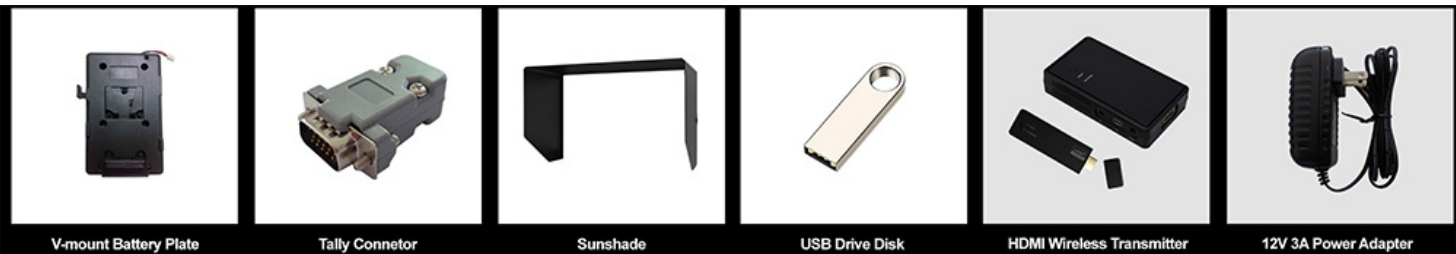

SPECIFICATIONS

DISPLAY	Panel	12.5" LCD
	Physical Resolution	3840x2160
	Aspect Ratio	16:9
	Brightness	400cd/m2
	Contrast	1500:1
	Viewing Angle	170°/ 170°(H/V)
INPUT	3G-SDI	3G-SDI (support up to 1080p 60Hz)
	HDMI	HDMI 2.0 x2 (support up to 4K 60Hz) HDMI 1.4b x2 (support up to 4K 30Hz)
	DVI	1
	VGA	1
	Audio	2 (L/R)
	Tally	1
	USB	1
OUTPUT	| 3G-SDI	3G-SDI (support up to 1080p60Hz)
SPEAKER	Speaker	1
	Ear Jack	1
POWER	Input Voltage	DC 10-24V
	Power Consumption	≤23W
	Battery Plate	V-mount battery plate
	Power Output	DC 8V
ENVIRONMENT	Operating Temperature	0°C~50°C
	Storage Temperature	10°C~60°C
DIMENSION	Dimension(LWD)	356.8mm * 309.8mm * 122.1mm
	Weight	4.35kg (included accessories)

ACCESSORIES

Standard

Optional

V-mount Battery Plate

Tally Connector

Sunshade

USB Drive Disk

HDMI Wireless Transmitter

12V 3A Power Adapter