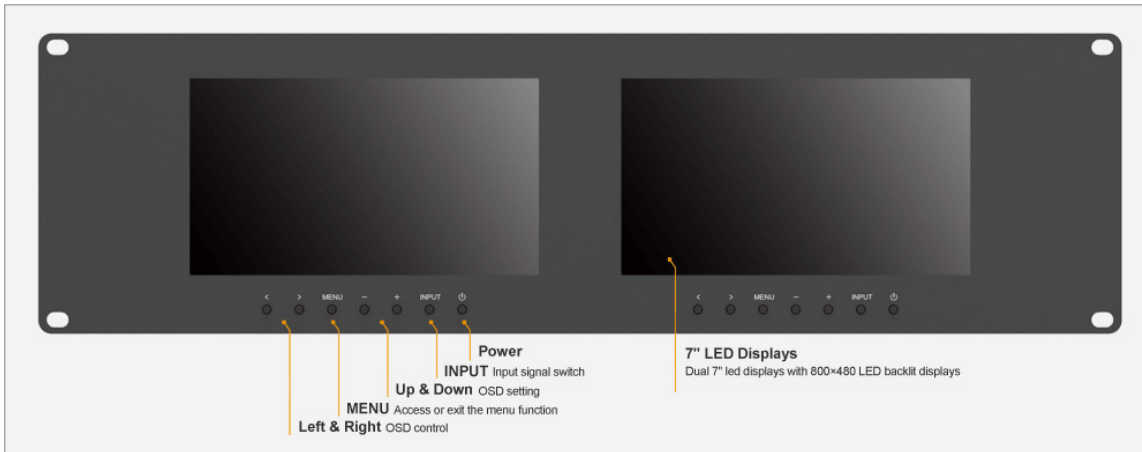

3RU RACK MONITOR

Dual 7 inch panel with 800x480 resolution
400cd/m² brightness, 500:1 contrast, 140°/120° viewing angle
Input Ports (per panel): VGA, Video
Output Ports (per panel): VGA, Video
Wide voltage: DC 7-24V
Independent power switches
Metal Housing, 3U Rackmount

MODEL: LMS-3270

7" 3RU Rack Monitors With dual 7" screens and dual Dual VGA & Video in/outputs , make sure that live scene can be monitored under multiple displays conveniently.

SPECIFICATIONS

DISPLAY	Panel	Dual 7" LED backlit
	Physical Resolution	800×480
	Aspect Ratio	16:9
	Brightness	400nits
	Contrast	500:1
	Viewing Angle	140°/120°(H/V)
INPUT	Video	2
	VGA	2
OUTPUT	Video	2
	VGA	2
POWER	Current	1100mA
	Input Voltage	DC 7-24V
	Power Consumption	≤14W
ENVIRONMENT	Operating Temperature	-20°C ~ 60°C
	Storage Temperature	-30°C ~ 70°C
DIMENSION	Dimension(LWD)	482.5×133.5×25.3mm (3RU)
	Weight	2540g