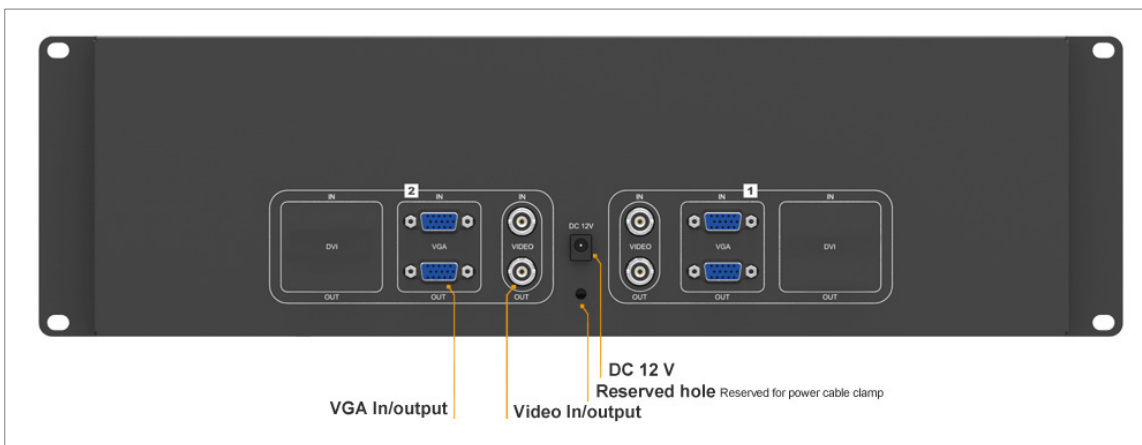

3RU RACK MONITOR

Dual 7 inch panel with 800x480 resolution
400cd/m² brightness, 500:1 contrast, 140°/120° viewing angle
Input Ports (per panel): VGA, Video
Output Ports (per panel): VGA, Video
Wide voltage: DC 7-24V
Independent power switches
Metal Housing, 3U Rackmount

MODEL: LMS-3270

7" 3RU Rack Monitors With dual 7" screens and dual Dual VGA & Video in/outputs , make sure that live scene can be monitored under multiple displays conveniently.

SPECIFICATIONS

DISPLAY	Panel	Dual 7" LED backlit
	Physical Resolution	800×480
	Aspect Ratio	16:9
	Brightness	400nits
	Contrast	500:1
	Viewing Angle	140°/120°(H/V)
INPUT	Video	2
	VGA	2
OUTPUT	Video	2
	VGA	2
POWER	Current	1100mA
	Input Voltage	DC 7-24V
	Power Consumption	≤14W
ENVIRONMENT	Operating Temperature	-20°C ~ 60°C
	Storage Temperature	-30°C ~ 70°C
DIMENSION	Dimension(LWD)	482.5×133.5×25.3mm (3RU)
	Weight	2540g