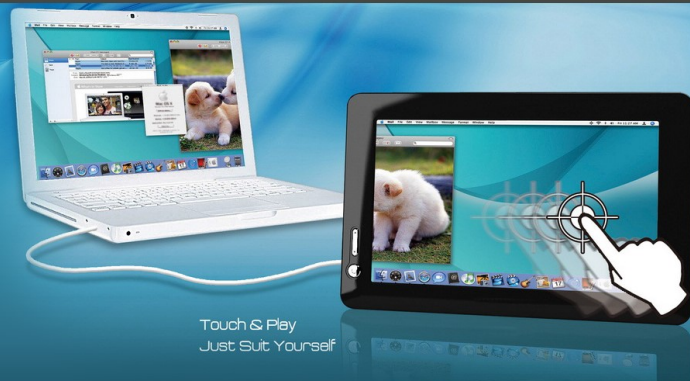

TOUCH MONITOR

7" USB Monitor with Resistive Touch
Slimmer and less Weight

MODEL: LYW070BS-TR

FEATURES

LYW070BS-TR has thousands of useful and fun applications: keep your main display clutter free, park your Instant Messaging windows, keep your application palettes on it. Use it as a digital picture frame, as a dedicated stock ticker display, put your gaming maps on it. It is great for use with a small laptop or netbook because of its light weight and single USB connection, it can travel with your laptop, no power brick needed!

Entertainment

Have your media player up to control entertainment Quick access to important toolboxes for online gaming Use it as a secondary display for computers hooked up to TVs Run a 2nd or 3rd display without the need for a new graphics card

Shopping

Monitor online auctions

SPECIFICATIONS

Screen Resolution WVGA (800x480)
4-wite resistive touch panel (optional)
Contrast 500:1
Brightness: 250 cd/m2
Aspect Ratio: 16:9
Input Power: USB (DC 5V)
Dimension (LWH): 188 x 123 x 23.5mm
188 x 123 x 25.8mm
Weight 288g/405g With Touch Panel

ONE CABLE DOES IT ALL!

Innovation USB Only connection – add monitors without adding clutter!