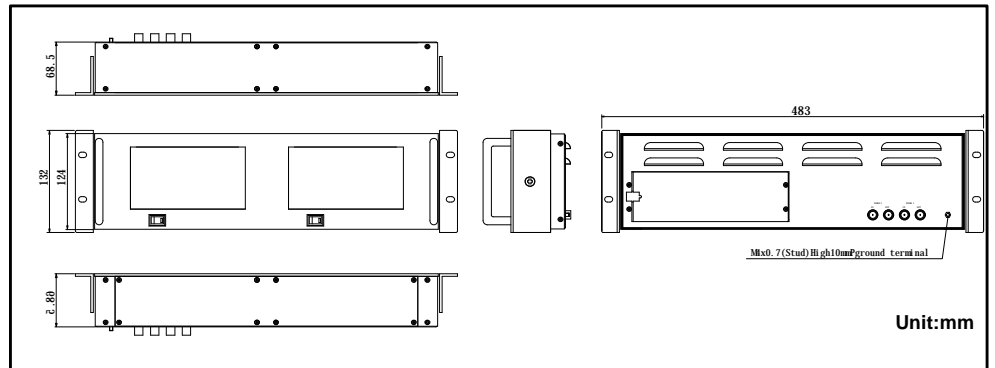

MRS2265

Specification	
Overall Dimension	157.2(W)×89.8(H)×7.8(D)
Power Source	AC110V~AC220V; 50Hz~60Hz
Rotate Angle	UP DOWN: 24°
Size	6.5INCH Color TFT×2
Resolution	400RGB(W)×234(H)
Pixel Pitch	0.119(W)×0.339(H)
Brightness	230 cd/?
Viewing angle	60/60/40/55
Operation Temperature	0°C ~60°C
Storage Temperature	0°C ~80°C
Input Terminal	BNC×2
Output Terminal	BNC×2
Input Video System	1Vp-p@750hm NTSC: fH: 15.75Khz fV: 60Hz
Output Video System	1.2Vp-p@750hm
Power Consumption	15W(Max)
Gross Weight	3.5 KG ± 200 g
Overall Dimension	157.2(W)×89.8(H)×7.8(D)