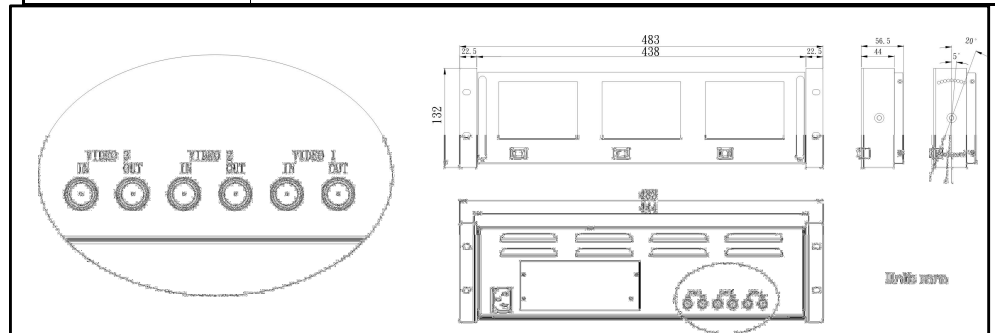

# MRS3356

Specification	
Dimension	483CM×132CM×56.5CM (3U)
Power Source	AC110V~AC220V; 50Hz~60Hz
Rotate Angle	UP DOWN: 24°
Size	5INCH Color TFT×3
Resolution	960(W)×234(H)
Pixel Pitch(mm)	0.107(W)×0.319(H)
Brightness	350nit
Contrast	150: 1
Viewing angle	Top15°, Bottom35°,Left/Right55°
Operation Temperature	0°C ~60°C
Storage Temperature	0°C ~80°C
Input Terminal	BNC×3
Output Terminal	BNC×3
Input Video System	1Vp-p@750hm NTSC: fH: 15.75Khz fV: 60Hz
Output Video System	1.2Vp-p@750hm
Power consumption	15W(Max)
Weight	