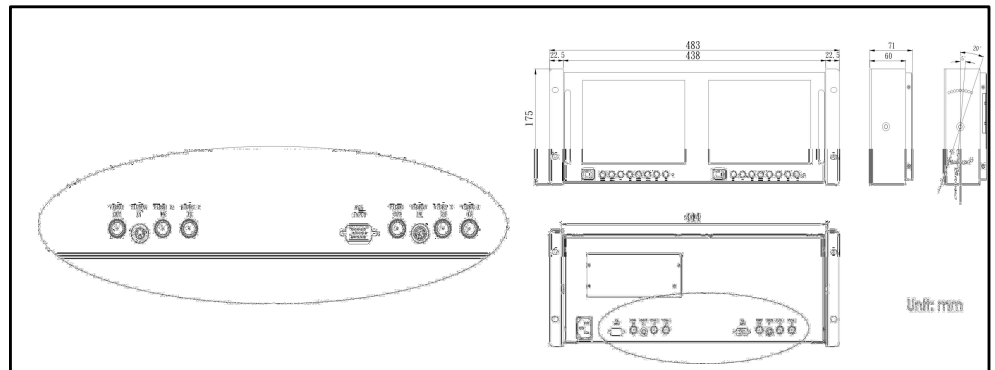

# MRS4284

Specification	
Dimension	483CM×175CM×71CM (4U)
Power Source	DC12V
Rotate Angle	UP DOWN: 20°
Size	8.4INCH Color TFT×2
Resolution	800(W)×600(H)
Pixel Pitch	0.213(H)×0.213(V)
Brightness	220 nit
Contrast	<b>350:</b> 1
Viewing angle	Top60°, Bottom40°,Left/Right60°
Operation Temp.	0°C~60°C
Storage Temperature	0°C ~80°C
Input Terminal	DSUB15PIN×2,BNC×2,RCA×2,S-Video×2
Output Terminal	RCA×2
Input Signal	PC: VESA Mode 1Vp-p @ 750hm BNC { NTSC: fH: 15.75Khz PAL: fH: 15.625Khz } RCA { fV: 60Hz fV: 50Hz } S-Video
Output Signal	1Vp-p@750hm
Power consumption	20W(Max)
Weight	
Control Function	OSD