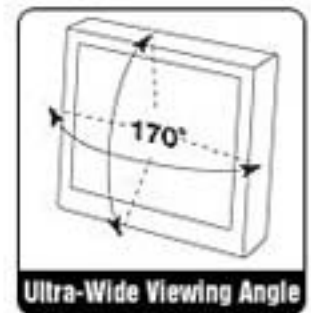

## V-R151DP-AFHD

High Definition 15" Rack Mount or Desktop LCD Monitor with all Digital/Analog HD/SD inputs and Advanced Function Features

- High Resolution 1024 x 768 RGB Dots with 2.4 million pixels
- 16.7 million colors
- Wide viewing angles - 160°-RL , 140° UD provides superior visibility when the viewer is not directly in front of the screen
- Bright 500 candelas per square meter (cd/m<sup>2</sup>) luminance produces enhanced image quality in varying light and viewing conditions
- 450:1 contrast ratio with response rates less than 23 ms results in excellent quality for moving images.
- 4:3 and 16:9 screen aspect ratios for DTV applications in HD and SD formats

<b>Specification:</b>	
Display (Viewing Area)	15" (11.95" x 8.98")
Resolution (Pixels)	1024 H X RGB X 768 V (2.4 million pixels) (16.7 million colors)
Dot Pitch	0.099 x 0.297 mm
Brightness (in cd/m <sup>2</sup> )	500 cd/m <sup>2</sup>
System	NTSC/PAL auto recognition
Screen Formats	640 x 480 - 59.94i, 60i, 29.97P, 30P, 59.94P 60P 1280 x 720 - 23.97P, 24P, 25P, 29.97P, 30P, 59.94P, 60P 1920 x 1080 - 23.97P, 24P, 25P, 29.94P, 30P, 50i, 59.94i, 60i
Inputs	HD-15 (VGA, SVGA, XGA, SXGA, RGBHV, YUV, Y-Pr-Pb) 75 W BNC for HDSDI/SDI (PAL/NTSC) 75 W 3 BNCs for Y-Pr-Pb / Y-Cr-Cb DVI connector for DVI-I BNC for Composite Video (PAL/NTSC) 75 W with AGC 4 Pin Mini Din for S-Video (Y/C)
Dimensions	15.25" w x 10.5" h x 1.77" d (387.35mm x 266.7mm x 38.1mm)
Approx. Weight	12 lbs
Power Consumption	12 VDC, 3.0Amps max - UL Class 2