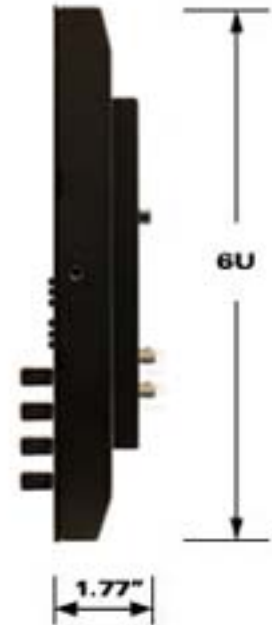

## V-R151DP-AFHD

High Definition 15" Rack Mount or Desktop LCD Monitor with all Digital/Analog HD/SD inputs and Advanced Function Features

- High Resolution 1024 x 768 RGB Dots with 2.4 million pixels
- 16.7 million colors
- Wide viewing angles - 160°-RL , 140° UD provides superior visibility when the viewer is not directly in front of the screen
- Bright 500 candelas per square meter (cd/m<sup>2</sup>) luminance produces enhanced image quality in varying light and viewing conditions
- 450:1 contrast ratio with response rates less than 23 ms results in excellent quality for moving images.
- 4:3 and 16:9 screen aspect ratios for DTV applications in HD and SD formats

<b>Specification:</b>	
Display (Viewing Area)	15" (11.95" x 8.98")
Resolution (Pixels)	1024 H X RGB X 768 V (2.4 million pixels) (16.7 million colors)
Dot Pitch	0.099 x 0.297 mm
Brightness (in cd/m <sup>2</sup> )	500 cd/m <sup>2</sup>
System	NTSC/PAL auto recognition
Screen Formats	640 x 480 - 59.94i, 60i, 29.97P, 30P, 59.94P 60P 1280 x 720 - 23.97P, 24P, 25P, 29.97P, 30P, 59.94P, 60P 1920 x 1080 - 23.97P, 24P, 25P, 29.94P, 30P, 50i, 59.94i, 60i
Inputs	HD-15 (VGA, SVGA, XGA, SXGA, RGBHV, YUV, Y-Pr-Pb) 75 W BNC for HDSDI/SDI (PAL/NTSC) 75 W 3 BNCs for Y-Pr-Pb / Y-Cr-Cb DVI connector for DVI-I BNC for Composite Video (PAL/NTSC) 75 W with AGC 4 Pin Mini Din for S-Video (Y/C)
Dimensions	15.25" w x 10.5" h x 1.77" d (387.35mm x 266.7mm x 38.1mm)
Approx. Weight	12 lbs
Power Consumption	12 VDC, 3.0Amps max - UL Class 2