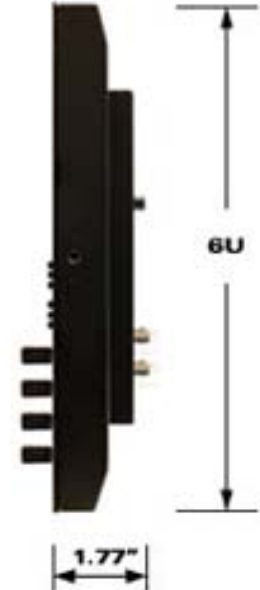

V-R151DP-AFSD

Standard Definition 15" Rack Mount or Desktop LCD Monitor with all Digital/Analog inputs and Advanced Function Features

- High Resolution 1024 x 768 RGB Dots with 2.4 million pixels
- 16.7 million colors
- Wide viewing angles - 160°-RL , 140° UD provides superior visibility when the viewer is not directly in front of the screen
- Bright 500 candelas per square meter (cd/m²) luminance produces enhanced image quality in varying light and viewing conditions
- 450:1 contrast ratio with response rates less than 23 ms results in excellent quality for moving images.
- 4:3 and 16:9 screen aspect ratios for DTV applications in HD and SD formats

Specification:	
Display (Viewing Area)	15" (11.95" × 8.98")
Resolution (Pixels)	1024 H X RGB X 768 V (2.4 million pixels) (16.7 million colors)
Dot Pitch	0.099 x 0.297 mm
Brightness (in cd/m ²)	500 cd/m ²
System	NTSC/PAL auto recognition
Screen Formats	640 x 480 - 59.94i, 60i, 29.97P, 30P, 59.94P 60P 1280 x 720 - 23.97P, 24P, 25P, 29.97P, 30P, 59.94P, 60P (using HD-15 or DVI connectors) 1920 x 1080 - 23.97P, 24P, 25P, 29.94P, 30P, 50i, 59.94i, 60i (using HD-15 or DVI connectors)
Inputs	HD-15 (VGA, SVGA, XGA, SXGA, RGBHV, YUV, Y-Pr-Pb) 75 W BNC for SDI (PAL/NTSC) 75 W 3 BNCs for Y-Pr-Pb / Y-Cr-Cb DVI connector for DVI-I BNC for Composite Video (PAL/NTSC) 75 W with AGC 4 Pin Mini Din for S-Video (Y/C)
Dimensions	15.25" w x 10.5" h x 1.77" d (387.35mm x 266.7mm x 44.958mm)
Approx. Weight	12 lbs
Power Consumption	12 VDC, 3.0Amps max - UL Class 2