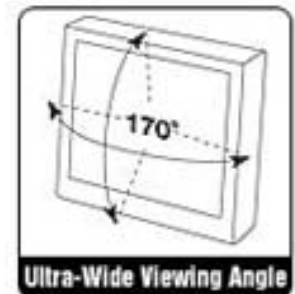

V-R151DP-AFSD

Standard Definition 15" Rack Mount or Desktop LCD Monitor with all Digital/Analog inputs and Advanced Function Features

- High Resolution 1024 x 768 RGB Dots with 2.4 million pixels
- 16.7 million colors
- Wide viewing angles - 160°-RL , 140° UD provides superior visibility when the viewer is not directly in front of the screen
- Bright 500 candelas per square meter (cd/m²) luminance produces enhanced image quality in varying light and viewing conditions
- 450:1 contrast ratio with response rates less than 23 ms results in excellent quality for moving images.
- 4:3 and 16:9 screen aspect ratios for DTV applications in HD and SD formats

Specification:	
Display (Viewing Area)	15" (11.95" × 8.98")
Resolution (Pixels)	1024 H X RGB X 768 V (2.4 million pixels) (16.7 million colors)
Dot Pitch	0.099 x 0.297 mm
Brightness (in cd/m ²)	500 cd/m ²
System	NTSC/PAL auto recognition
Screen Formats	640 x 480 - 59.94i, 60i, 29.97P, 30P, 59.94P 60P 1280 x 720 - 23.97P, 24P, 25P, 29.97P, 30P, 59.94P, 60P (using HD-15 or DVI connectors) 1920 x 1080 - 23.97P, 24P, 25P, 29.94P, 30P, 50i, 59.94i, 60i (using HD-15 or DVI connectors)
Inputs	HD-15 (VGA, SVGA, XGA, SXGA, RGBHV, YUV, Y-Pr-Pb) 75 W BNC for SDI (PAL/NTSC) 75 W 3 BNCs for Y-Pr-Pb / Y-Cr-Cb DVI connector for DVI-I BNC for Composite Video (PAL/NTSC) 75 W with AGC 4 Pin Mini Din for S-Video (Y/C)
Dimensions	15.25" w x 10.5" h x 1.77" d (387.35mm x 266.7mm x 44.958mm)
Approx. Weight	12 lbs
Power Consumption	12 VDC, 3.0Amps max - UL Class 2