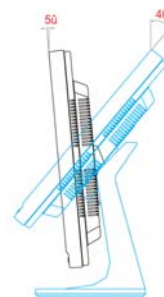

Stand Base (-5°~40°)
Standard Plate With Patent Tilt Adjustment -5°~40° is Designed for Different Viewing Angles of Various Applications.

MODEL		MTD1900AV-BNC
LCD Display		19" Active Matrix TFT LCD Panel
Pixel pitch		1280(H) 1024(V) SXGA
Max. Resolution		500TVL
Scan Freq.	Horizontal	31.5KHz~80KHz
	Vertical	56~75Hz
Contrast		550:1
Brightness		400cd/m2 (Typ.)
Response Time Tr / Tf		5.6/2.4ms
Display Color		16.2M
Viewing Angle L/R		70°(H) / 70°(V)
Viewing Angle Up/Down		75° / 60°
Lamp Life Time		50,000hrs(Typ.)
Display Mode		VGA, Video & S-Video
Signal Connector		VGA In, BNC In/Out, Y/C In/Out, Audio In/Out
Front Control Panel Buttons		Power on / off / Mode / Auto, Up (Contrast Adjust), Down (Brightness Adjust), Menu.
OSD Menu	(VGA)	Brightness, Contrast, H-Position, V-Position, Clock, Phase, Color Temp, User Color R, User Color G, User Color B, OSD H-Pos, OSD V-Pos, Volume, Language, Recall.
	(Video)	Color, Tint (NTSC only), Brightness, Contrast, Sharpness, Volume, Language, Color Temp, Recall.
Power Input		DC Input: 12V / 4.16A, 50 / 60Hz.
Operating Condition		Temperature: 0°C~ 40°C, Humidity: 20% ~ 85%.
Storage Condition		Temperature: -20°C~ 60°C, Humidity: 20% ~ 85%.
Power Consumption		40W (Max.)
Dimension		424 (W) x 419 (H) x 170 (D)mm
Optional Signal Connector		

1pc/box, 8pcs/carton G.W.: 14.7kgs, 1.27'
1pc/box, 12pcs/carton G.W.: 17kgs, 1.3'

Wall mount Bracket

- Firmly fix on solid wall
- Meets VESA standards Mounting spec. provided is 75mm X 75mm
- Adjusting: 1. Swivel left & right total 180°
2. LCD monitor swivel 270°
3. Pivot upwards & downwards
- Holds LCD Monitor up to 12 Kgs