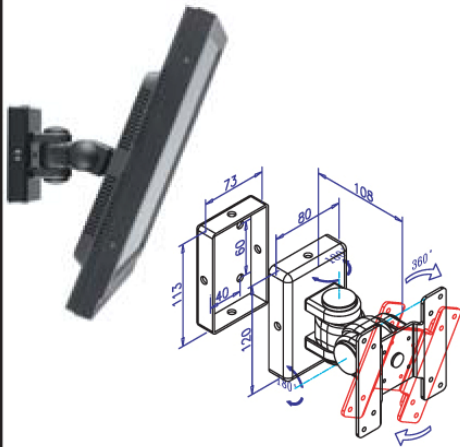

RoHS Compliance

Model: MTD1900AV-BNC

19" Desktop Video LCD Monitor

Optional Accessories

Rack Mounting Bracket

(Three knuckles for adjusting)

(Two knuckles for adjusting)

Packing

1pc/box, 8pcs/carton G.W.: 14.7kgs, 1.27'
1pc/box, 12pcs/carton G.W.: 17kgs, 1.3'

Wall mount Bracket

- Firmly fix on solid wall
- Meets VESA standards Mounting spec. provided is 75mm X 75mm
- Adjusting: 1. Swivel left & right total 180°
2. LCD monitor swivel 270°
3. Pivot upwards & downwards
- Holds LCD Monitor up to 12 Kgs