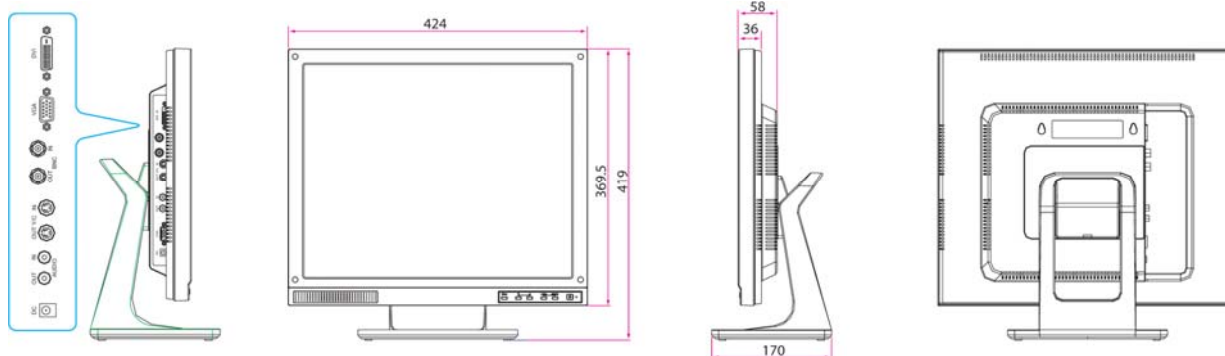

Stand Base (-5°~40°)
Standard Plate With Patent Tilt Adjustment -5°~40° is Designed for Different Viewing Angles of Various Applications.

MODEL		MTD1900AV-BNC
LCD Display		19" Active Matrix TFT LCD Panel
Pixel pitch		1280(H) 1024(V) SXGA
Max. Resolution		500TVL
Scan Freq.	Horizontal	31.5KHz~80KHz
	Vertical	56~75Hz
Contrast		550:1
Brightness		400cd/m2 (Typ.)
Response Time Tr / Tf		5.6/2.4ms
Display Color		16.2M
Viewing Angle L/R		70°(H) / 70°(V)
Viewing Angle Up/Down		75° / 60°
Lamp Life Time		50,000hrs(Typ.)
Display Mode		VGA, Video & S-Video
Signal Connector		VGA In, BNC In/Out, Y/C In/Out, Audio In/Out
Front Control Panel Buttons		Power on / off / Mode / Auto, Up (Contrast Adjust), Down (Brightness Adjust), Menu.
OSD Menu	(VGA)	Brightness, Contrast, H-Position, V-Position, Clock, Phase, Color Temp, User Color R, User Color G, User Color B, OSD H-Pos, OSD V-Pos, Volume, Language, Recall.
	(Video)	Color, Tint (NTSC only), Brightness, Contrast, Sharpness, Volume, Language, Color Temp, Recall.
Power Input		DC Input: 12V / 4.16A, 50 / 60Hz.
Operating Condition		Temperature: 0°C~ 40°C, Humidity: 20% ~ 85%.
Storage Condition		Temperature: -20°C~ 60°C, Humidity: 20% ~ 85%.
Power Consumption		40W (Max.)
Dimension		424 (W) x 419 (H) x 170 (D)mm
Optional Signal Connector		

1pc/box, 8pcs/carton G.W.: 14.7kgs, 1.27'
1pc/box, 12pcs/carton G.W.: 17kgs, 1.3'

Wall mount Bracket

- Firmly fix on solid wall
- Meets VESA standards Mounting spec. provided is 75mm X 75mm
- Adjusting: 1. Swivel left & right total 180°
2. LCD monitor swivel 270°
3. Pivot upwards & downwards
- Holds LCD Monitor up to 12 Kgs