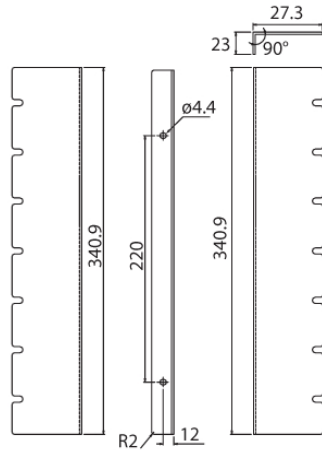

Stand Base (-5°~40°)
Standard Plate With Patent Tilt Adjustment -5°~40° is Designed for Different Viewing Angles of Various Applications.

MODEL		MTD1900AV-BNC
LCD Display		19" Active Matrix TFT LCD Panel
Pixel pitch		1280(H) 1024(V) SXGA
Max. Resolution		500TVL
Scan Freq.	Horizontal	31.5KHz~80KHz
	Vertical	56~75Hz
Contrast		550:1
Brightness		400cd/m2 (Typ.)
Response Time Tr / Tf		5.6/2.4ms
Display Color		16.2M
Viewing Angle L/R		70°(H) / 70°(V)
Viewing Angle Up/Down		75° / 60°
Lamp Life Time		50,000hrs(Typ.)
Display Mode		VGA, Video & S-Video
Signal Connector		VGA In, BNC In/Out, Y/C In/Out, Audio In/Out
Front Control Panel Buttons		Power on / off / Mode / Auto, Up (Contrast Adjust), Down (Brightness Adjust), Menu.
OSD Menu	(VGA)	Brightness, Contrast, H-Position, V-Position, Clock, Phase, Color Temp, User Color R, User Color G, User Color B, OSD H-Pos, OSD V-Pos, Volume, Language, Recall.
	(Video)	Color, Tint (NTSC only), Brightness, Contrast, Sharpness, Volume, Language, Color Temp, Recall.
Power Input		DC Input: 12V / 4.16A, 50 / 60Hz.
Operating Condition		Temperature: 0°C~ 40°C, Humidity: 20% ~ 85%.
Storage Condition		Temperature: -20°C~ 60°C, Humidity: 20% ~ 85%.
Power Consumption		40W (Max.)
Dimension		424 (W) x 419 (H) x 170 (D)mm
Optional Signal Connector		

RoHS Compliance

Model: MTD1900AV-BNC

19" Desktop Video LCD Monitor

Optional Accessories

Rack Mounting Bracket

(Three knuckles for adjusting)

(Two knuckles for adjusting)

Packing

1pc/box, 8pcs/carton G.W.: 14.7kgs, 1.27'
1pc/box, 12pcs/carton G.W.: 17kgs, 1.3'

Wall mount Bracket

- Firmly fix on solid wall
- Meets VESA standards Mounting spec. provided is 75mm X 75mm
- Adjusting: 1. Swivel left & right total 180°
2. LCD monitor swivel 270°
3. Pivot upwards & downwards
- Holds LCD Monitor up to 12 Kgs