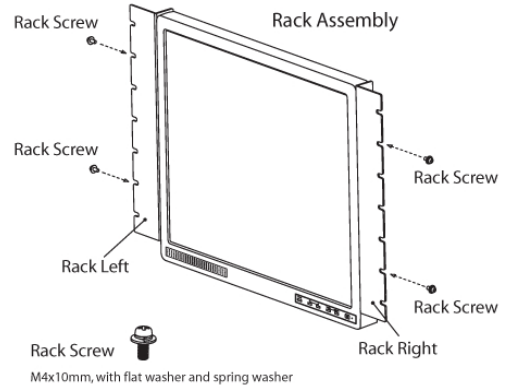

RoHS Compliance

Model: MTD1900AV-BNC

19" Desktop Video LCD Monitor

Optional Accessories

Rack Mounting Bracket

(Three knuckles for adjusting)

(Two knuckles for adjusting)

Packing

1pc/box, 8pcs/carton G.W.: 14.7kgs, 1.27'
1pc/box, 12pcs/carton G.W.: 17kgs, 1.3'

Wall mount Bracket

- Firmly fix on solid wall
- Meets VESA standards Mounting spec. provided is 75mm X 75mm
- Adjusting: 1. Swivel left & right total 180°
2. LCD monitor swivel 270°
3. Pivot upwards & downwards
- Holds LCD Monitor up to 12 Kgs