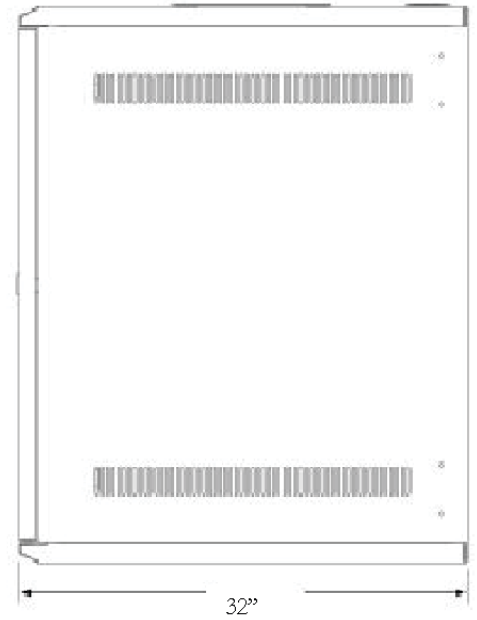

## Line Drawing Rack15U x 32" d

**Front View**

**Side View**

Compact Rack With Front Glass & Rear Steel Vented Door - Lock						
Usable Dimensions				Overall Dimensions		
Height		Depth	Width	Height	Depth	Weight
U	In	In	In	In	in	Lbs
12U	26.35"	30"	19"	28.25"	32"	150
<b>Product Description:</b> Compact Rack15U x 32" Depth W/ Front Glass, Rear Steel Vented Door, Sides, Top/Bottom, 4 Numbered Rails & Leveling Feet.						