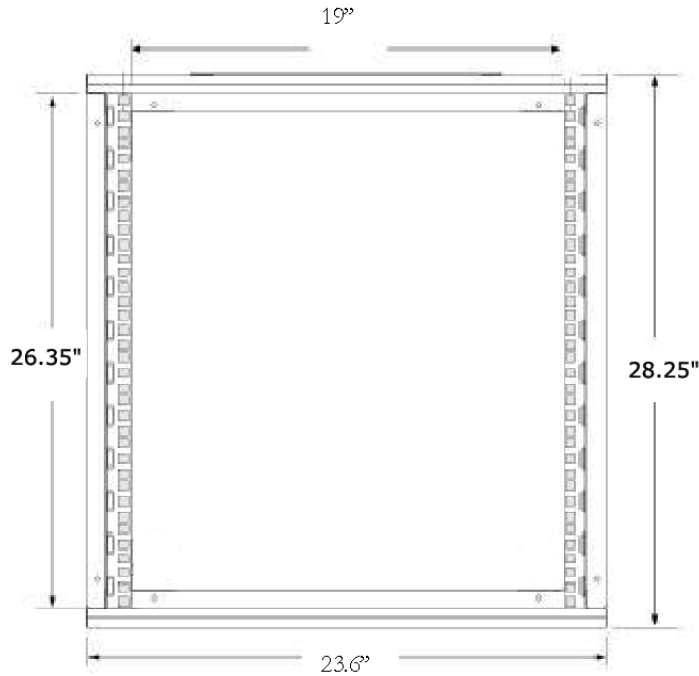

## Line Drawing Rack15U x 32" d

**Front View**

**Side View**

Compact Rack With Front Glass & Rear Steel Vented Door - Lock						
Usable Dimensions				Overall Dimensions		
Height		Depth	Width	Height	Depth	Weight
U	In	In	In	In	in	Lbs
12U	26.35"	30"	19"	28.25"	32"	150
<b>Product Description:</b> Compact Rack15U x 32" Depth W/ Front Glass, Rear Steel Vented Door, Sides, Top/Bottom, 4 Numbered Rails & Leveling Feet.						