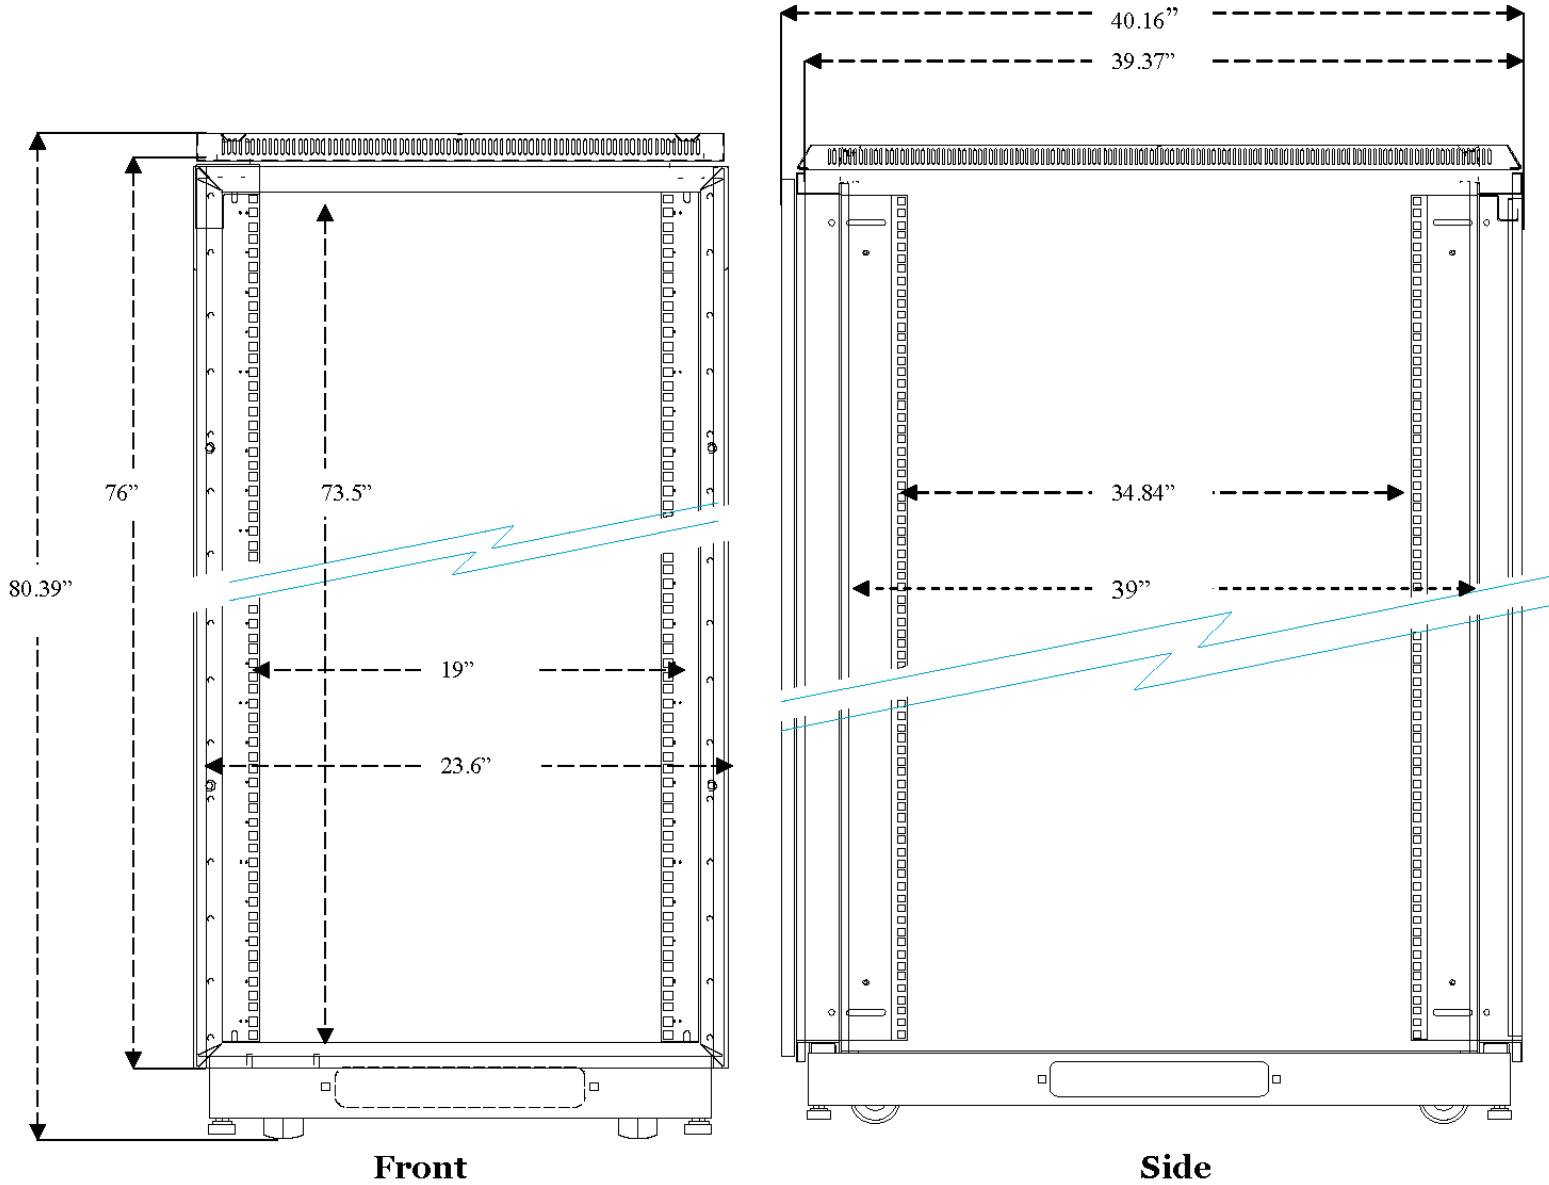

Line Drawing

Rack With Front Glass & Rear Steel Door						
Usable Dimensions			Overall Dimensions			
Height	Depth	Width	Height	Depth	Weight	
U	In	In	In	in	Lbs	
42U	73.5"	39"	19"	80.39"	40.16"	400
<b>Product Description:</b> Server Cabinet With (4) Numbered Rails, (2) Lockable Side Panels, (1) Front Glass Door, (1) Rear Steel Vented Door, Top/Bottom, Castor Kits & (1) Bag of Cage Nuts/Screws						