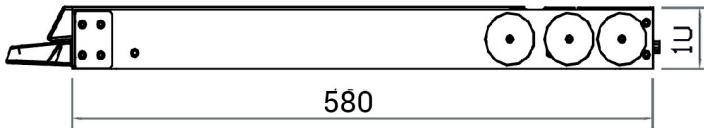

USB KVM Cable : NB-6 / 10 / 15 (6, 10 or 15 ft)

Structure Diagram

Dimension

Front View

Side View

UNIT : mm
1mm = 0.03937 inch

Top View

Model	Product Dimension (W x D x H)	Packing Dimension (W x D x H)	Net Weight	Gross Weight
NW119S8e	441.6 x 580 x 44 mm 17.4 x 22.8 x 1.73"	590 x 823 x 140 mm 23.2 x 32.4 x 5.5	11.5 kg 25 lb	16.3 kg 36 lb