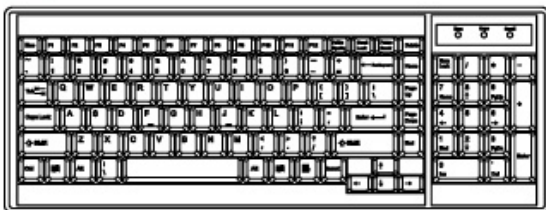

Power	
Input	Auto-sensing 100 to 240VAC, 50 / 60Hz
Consumption	Max. 48 Watt, Standby 5 Watt
Product Dimensions (Single console)	
Product	441.6 x 580 x 44 mm / 17.4 x 22.8 x 1.73 inch
Packing	590 x 823 x 140 mm / 23.2 x 32.4 x 5.5 inch

Console Cable

CV-6
6 feet DVI-D console cable (bundle)
- DVI-D + USB, server end
- DVI-D + DB15 (USB KB & MS), console port
NB-6
6 feet VGA console cable (alternative)
- VGA + USB, server end
- DB15 (VGA, USB KB & MS), console port

Supporting layouts

America					
	United States				
EMEA					
	United Kingdom	Germany	France	Spain	Norway
	Italy	Russia	Switzerland	Netherlands	Portugal
Asia					
	China	Japan	Korea	Arabia	Turkey

Keyboard Selection

Ge G keyboard integrated with touchpad

Gb G keyboard integrated with trackball

KVM Selection

Matrix CAT6 KVM	Local	Remote		8-port	16-port	32-port
	1	1	1	-	NW119 - MC1116	NW119 - MC1132
1	1	2	-	NW119 - MC2116	NW119 - MC2132	
1	1	0	-	NW119 - MC0116	NW119 - MC0132	
1	2	0	-	NW119 - MC0216	NW119 - MC0232	
1	3	0	-	NW119 - MC0316	NW119 - MC0332	

Combo CAT6 KVM	Local	Remote		8-port	16-port	32-port
	1	0	1	NW119 - CIP8	NW119 - CIP16	NW119 - CIP32
1	1	0	NW119 - CCE8	NW119 - CCE16	NW119 - CCE32	
1	0	0	NW119 - C8	NW119 - C16	NW119 - C32	

Cat6 KVM Dongle : IF-DUSB (VGA-USB) / IF-DPS2 (VGA-PS/2) / IF-DUSB (DVI-USB)

Matrix DB-15 KVM	Local	Remote		8-port	16-port	32-port
	1	1	1	NW119 - M118	NW119 - M1116	-
1	1	2	NW119 - M218	NW119 - M2116	-	
1	1	0	NW119 - M018	NW119 - M0116	-	
1	2	0	NW119 - M028	NW119 - M0216	-	
1	3	0	NW119 - M038	NW119 - M0316	-