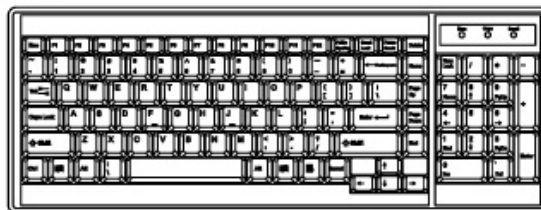

Power	
Input	Auto-sensing 100 to 240VAC, 50 / 60Hz
Consumption	Max. 48 Watt, Standby 5 Watt
Product Dimensions (Single console)	
Product	441.6 x 580 x 44 mm / 17.4 x 22.8 x 1.73 inch
Packing	590 x 823 x 140 mm / 23.2 x 32.4 x 5.5 inch

Console Cable

CV-6
6 feet DVI-D console cable (bundle)
- DVI-D + USB, server end
- DVI-D + DB15 (USB KB & MS), console port
NB-6
6 feet VGA console cable (alternative)
- VGA + USB, server end
- DB15 (VGA, USB KB & MS), console port

Supporting layouts

America					
	United States				
EMEA					
	United Kingdom	Germany	France	Spain	Norway
	Italy	Russia	Switzerland	Netherlands	Portugal
Asia					
	China	Japan	Korea	Arabia	Turkey

Keyboard Selection

Ge G keyboard integrated with touchpad

Gb G keyboard integrated with trackball

KVM Selection

Matrix CAT6 KVM	Local	Remote		8-port	16-port	32-port
	1	1	1	-	NW119 - MC1116	NW119 - MC1132
1	1	2	-	NW119 - MC2116	NW119 - MC2132	
1	1	0	-	NW119 - MC0116	NW119 - MC0132	
1	2	0	-	NW119 - MC0216	NW119 - MC0232	
1	3	0	-	NW119 - MC0316	NW119 - MC0332	

Combo CAT6 KVM	Local	Remote		8-port	16-port	32-port
	1	0	1	NW119 - CIP8	NW119 - CIP16	NW119 - CIP32
1	1	0	NW119 - CCE8	NW119 - CCE16	NW119 - CCE32	
1	0	0	NW119 - C8	NW119 - C16	NW119 - C32	

Cat6 KVM Dongle : IF-DUSB (VGA-USB) / IF-DPS2 (VGA-PS/2) / IF-DUSB (DVI-USB)

Matrix DB-15 KVM	Local	Remote		8-port	16-port	32-port
	1	1	1	NW119 - M118	NW119 - M1116	-
1	1	2	NW119 - M218	NW119 - M2116	-	
1	1	0	NW119 - M018	NW119 - M0116	-	
1	2	0	NW119 - M028	NW119 - M0216	-	
1	3	0	NW119 - M038	NW119 - M0316	-