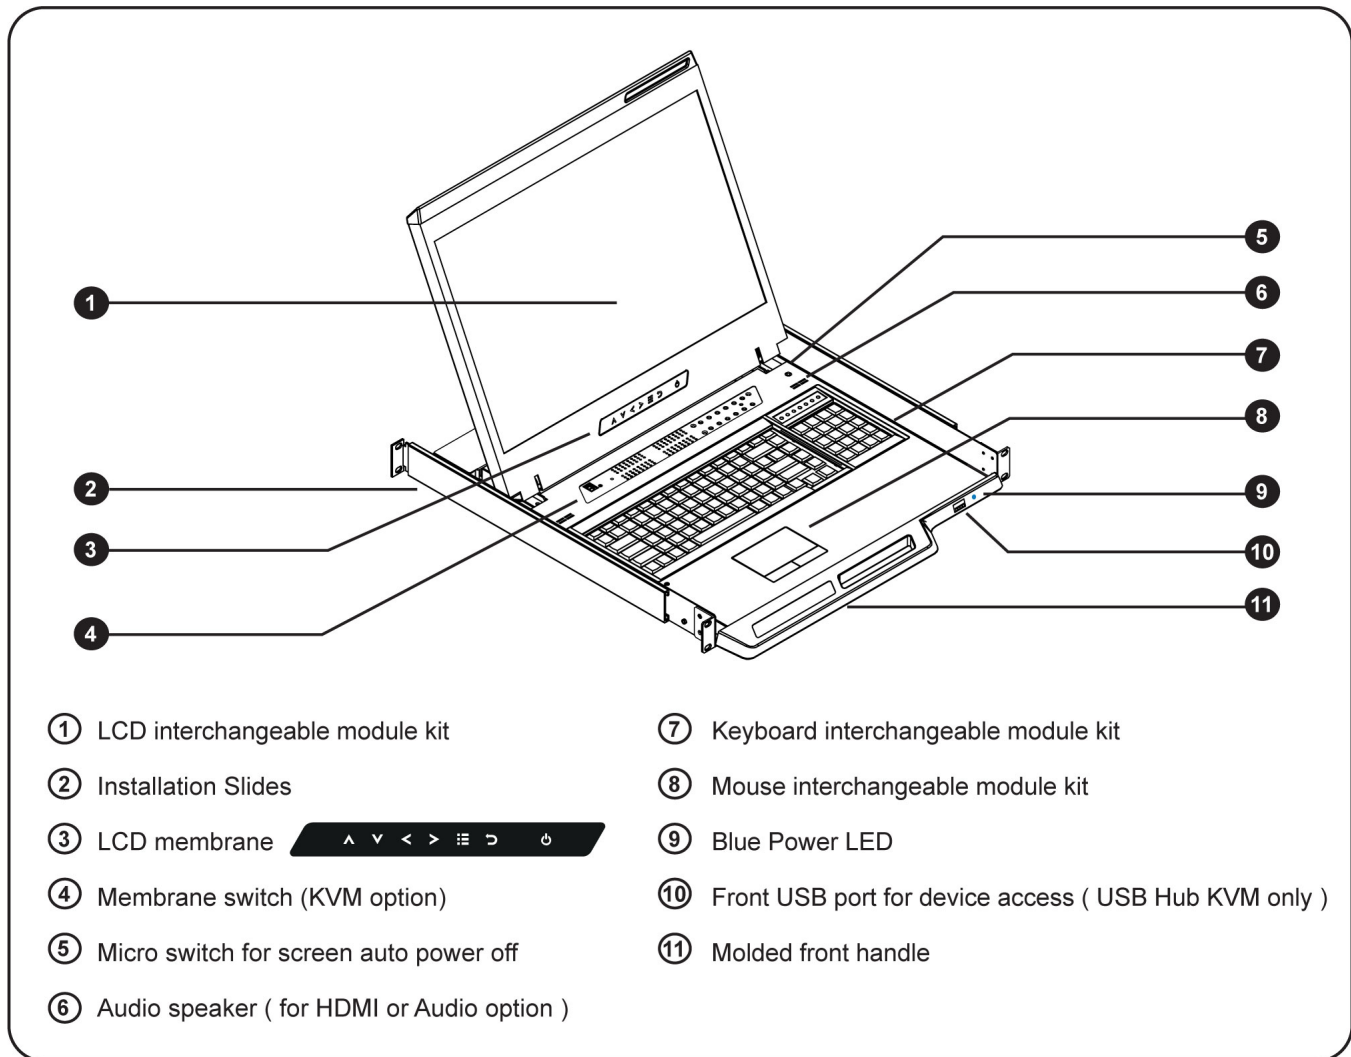

KVM Selection

Combo DB-15 KVM	Local	Remote		8-port	16-port	32-port
	1	0	1	NW119IP - 82	NW119IP - 162	-
	1	1	0	NW119 - CE8	NW119 - CE16	-
	1	0	0	NW119 - S801	NW119 - S1601	-

Combo DB-15 KVM Cable : NE-6 / 10 / 15 (6, 10 or 15 ft)

DVI-D KVM	Local	Remote		12-port
	1	0	0	NW119 - D12

DVI-D KVM Cable : NC-6 / 15 (6 or 15 ft)

USB Hub DB-15 KVM	Local	Remote		8-port	16-port	32-port
	1	0	1	NW119IP - 82H	NW119IP - 162H	-
	1	1	0	NW119 - CE8H	NW119 - CE16H	-
	1	0	0	NW119 - 801H	NW119 - 1601H	-

USB KVM Cable : NB-6 / 10 / 15 (6, 10 or 15 ft)

Structure Diagram