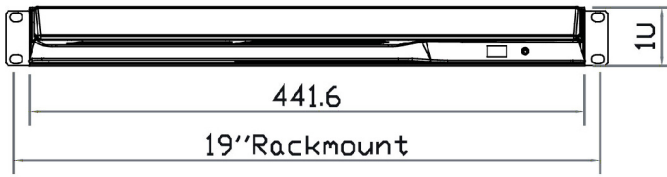

USB KVM Cable : NB-6 / 10 / 15 (6, 10 or 15 ft)

Structure Diagram

Dimension

Front View

Side View

UNIT : mm
1mm = 0.03937 inch

Top View

Model	Product Dimension (W x D x H)	Packing Dimension (W x D x H)	Net Weight	Gross Weight
NW119S8e	441.6 x 580 x 44 mm 17.4 x 22.8 x 1.73"	590 x 823 x 140 mm 23.2 x 32.4 x 5.5	11.5 kg 25 lb	16.3 kg 36 lb