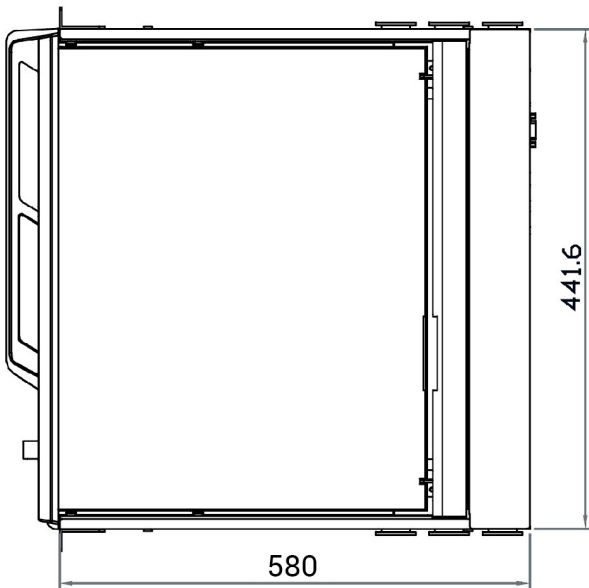

Power	
Input	Auto-sensing 100 to 240VAC, 50 / 60Hz
Consumption	Max. 48 Watt, Standby 5 Watt
Product Dimensions (Single console)	
Product	441.6 x 580 x 44 mm / 17.4 x 22.8 x 1.73 inch
Packing	590 x 823 x 140 mm / 23.2 x 32.4 x 5.5 inch

USB KVM Cable : NB-6 / 10 / 15 (6, 10 or 15 ft)

Structure Diagram

Dimension

Front View

Side View

UNIT : mm
1mm = 0.03937 inch

Top View

Model	Product Dimension (W x D x H)	Packing Dimension (W x D x H)	Net Weight	Gross Weight
NW119S8e	441.6 x 580 x 44 mm 17.4 x 22.8 x 1.73"	590 x 823 x 140 mm 23.2 x 32.4 x 5.5	11.5 kg 25 lb	16.3 kg 36 lb