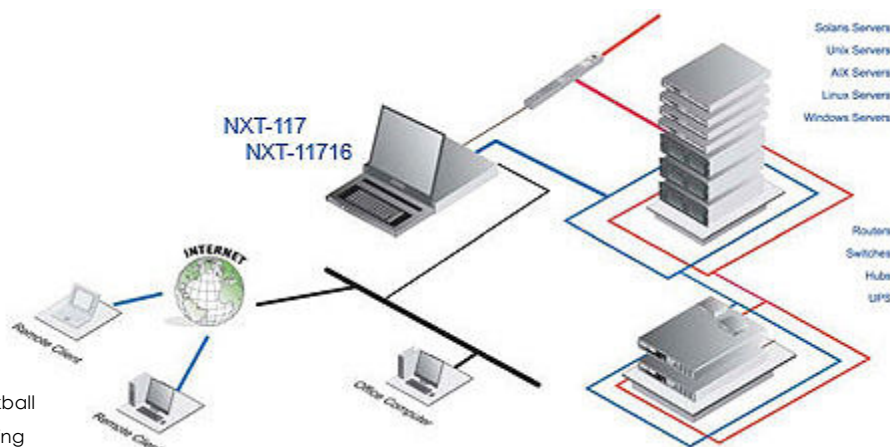

NXT-117/11716

1U Console terminal LCD Keyboard Drawer

LCD Drawer & Console Switch Benefits

- Designed for SUN, and all other leading brands of headless servers
- Install and configure RS-232 devices across the network
- Single or "One Man" Installation slides for easy, quick installation
- 104 key notepad keyboard with full numerical pad
- Mix PS/2, USB & SUN with Multi- Platform switch capability
- Secure Remote IP access using SSH or telnet clients

Drawer Features & Options

- 1U rackmount drawer with a 17" SAMSUNG LCD
- Multiple keyboard language selections with either touchpad or trackball
- Slide rails with fixed positions to prevent drawer movement when typing
- Optional mounting hardware for two post telco style racks

Technical Specifications:

Local Console	
LCD display:	Samsung 17" LCD, 800 x 600
Brightness :	300 cd/m2
Input device :	104-key keyboard with Num-pad
Terminal Emulations	
Emulation :	WY-60, WY-120, WY-50+, WY-325, ADDS A2, PCG Alpha-60, TV1910, TV1925, PC TERM, VT52, VT100, VT220, Console ANSI
Serial Port	
Number of ports :	1 or 16
Connectivity:	RS-232, Rx, Tx, RTS, DTR, DSR
Flow control:	None, RTS / CTS, Xon / Xoff
Remote Access (only for 16 port model)	
Security:	SSH v2, IP filtering, HTTPS /SSL, password access
Protocol:	TCP, UDP, IP, ARP, ICMP, HTTP/HTTPS, Telnet, DHCP/BOOTP, PPP, SMTP, DNS, NTP, Dynamic DNS
Compatibility	SUN Solaris, IBM RS/6000 AIX, SCO Unix, Xenix, PC-based headless server, router, terminal server, firewall & switch
Ethernet Port	IOBaseT, RM5 10/1 OOBBaseT, RJ45 (only for 16 port model)
Power	
Input:	100 or 240VAC, 50 to 60 I EC type cord
Option DC :	12V/24V/48V DC input
Consumption :	Max. 40 Watt
Regulatory Approval	FCC, CE
Environmental	
Operating :	0 to 50°C
Storage:	-10to0°C
Relative humidity:	90%, non-condensing
Shock:	50G peak acceleration (11 ms, half-sine wave)
Vibration:	58~100Hz / 0.98G (11 min / cycle)