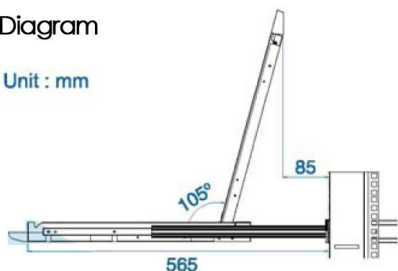

Designed for:

Keyboard

Supporting layouts

- 104 keys (US/ European/ Korean/ Chinese layout)
- 106 keys (Japan layout)

Dimensions (W x L x H)

394 x 156 x 15 (mm)
15.5 x 6.1 x 0.6 (inch)

Diagram

Unit : mm