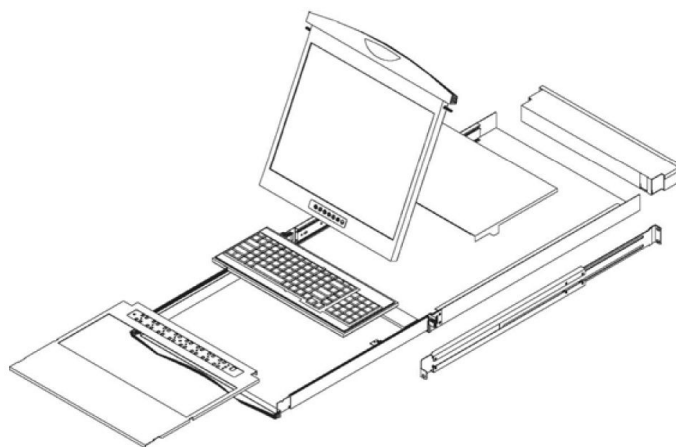

NXT-117/11716

1U Console terminal LCD Keyboard Drawer

LCD Drawer & Console Switch Benefits

- Designed for SUN, and all other leading brands of headless servers
- Install and configure RS-232 devices across the network
- Single or "One Man" Installation slides for easy, quick installation
- 104 key notepad keyboard with full numerical pad
- Mix PS/2, USB & SUN with Multi- Platform switch capability
- Secure Remote IP access using SSH or telnet clients

Drawer Features & Options

- 1U rackmount drawer with a 17" SAMSUNG LCD
- Multiple keyboard language selections with either touchpad or trackball
- Slide rails with fixed positions to prevent drawer movement when typing
- Optional mounting hardware for two post telco style racks

Designed for:

Keyboard

Supporting layouts

- 104 keys (US/ European/ Korean/ Chinese layout)
- 106 keys (Japan layout)

Dimensions (W x L x H)

394 x 156 x 15 (mm)
15.5 x 6.1 x 0.6 (inch)

Diagram

Unit : mm