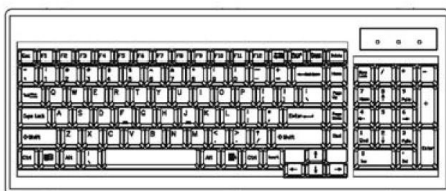

Drawer Features & Options

- 1U rackmount drawer with a 17" SAMSUNG LCD
- Multiple keyboard language selections with either touchpad or trackball
- Slide rails with fixed positions to prevent drawer movement when typing
- Optional mounting hardware for two post telco style racks

Designed for:

Keyboard

Supporting layouts

- 104 keys (US/ European/ Korean/ Chinese layout)
- 106 keys (Japan layout)

Dimensions (W x L x H)

394 x 156 x 15 (mm)
15.5 x 6.1 x 0.6 (inch)

Diagram

Unit : mm