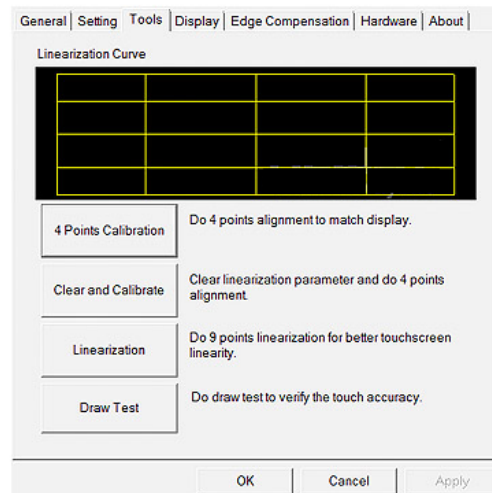

* the original primary monitor will be closed

One PC Can connect 6pcs USB Powered Monitors at the same time

Can be used on meeting or school etc

Hidden Bracket

Hidden Bracket,can make this monitor stand alone.

SPECIFICATIONS

Description	7 inch USB Powered Touch Screen LCD Monitor
Signal Input	USB 2.0 input x 1
LCD Size	7 inch
Resolution	800 x 480
Touch Panel	4-wires resistive (USB Touch as standard)
Backlight	LED
Dot Pitch	0.0635(W) x 0.1905(H) mm
Active area	152.4(W) x 91.44(H) mm
Brightness	250cd/m2
Contrast	500:1
Aspect Ratio	16:9
Viewing Angle	140°(H) / 120°(V)
Power input	USB DC5V
Speaker	x 2 (built-in backside)
Power consumption	≤8w
Work temperature	-20~60°C
Store temperature	-30~70°C
Size(mm)	188(L) × 123(W) × 25.8(H)
Weight	400g
Support OS(Displaylink Program)	Windows / MAC OS
Support OS(Touch Driver)	Windows XP / Windows Vista / Windows 7 (32 bit & 64 bit) / Windows 8 (32 bit & 64 bit) / WinCE 6.0 / Linux Kernel 2.4 / Linux Kernel 2.6
Certification	FCC,CE,RoHS
Warranty Time	12 months