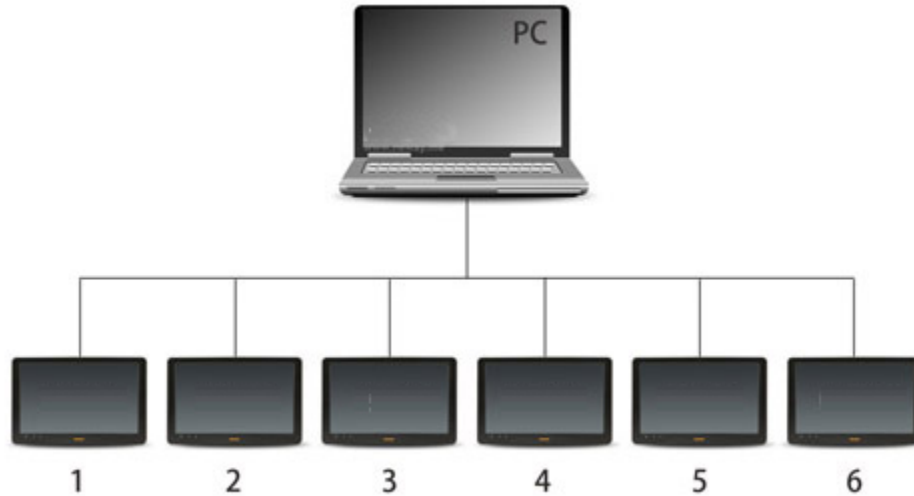

Extend

It can expand the primary monitor's picture, enlarge display area, conveniently cope with multitasking.

Primary Monitor

Can set the USB monitor as the primary monitor, deal with all special needs.

* the original primary monitor will be closed

One PC Can connect 6pcs USB Powered Monitors at the same time

Can be used on meeting or school etc

Hidden Bracket

Hidden Bracket,can make this monitor stand alone.

SPECIFICATIONS

Description	7 inch USB Powered Touch Screen LCD Monitor
Signal Input	USB 2.0 input x 1
LCD Size	7 inch
Resolution	800 x 480
Touch Panel	4-wires resistive (USB Touch as standard)
Backlight	LED
Dot Pitch	0.0635(W) x 0.1905(H) mm
Active area	152.4(W) x 91.44(H) mm
Brightness	250cd/m2
Contrast	500:1
Aspect Ratio	16:9
Viewing Angle	140°(H) / 120°(V)
Power input	USB DC5V
Speaker	x 2 (built-in backside)
Power consumption	≤8w
Work temperature	-20~60°C
Store temperature	-30~70°C
Size(mm)	188(L) × 123(W) × 25.8(H)
Weight	400g
Support OS(Displaylink Program)	Windows / MAC OS
Support OS(Touch Driver)	Windows XP / Windows Vista / Windows 7 (32 bit & 64 bit) / Windows 8 (32 bit & 64 bit) / WinCE 6.0 / Linux Kernel 2.4 / Linux Kernel 2.6
Certification	FCC,CE,RoHS
Warranty Time	12 months