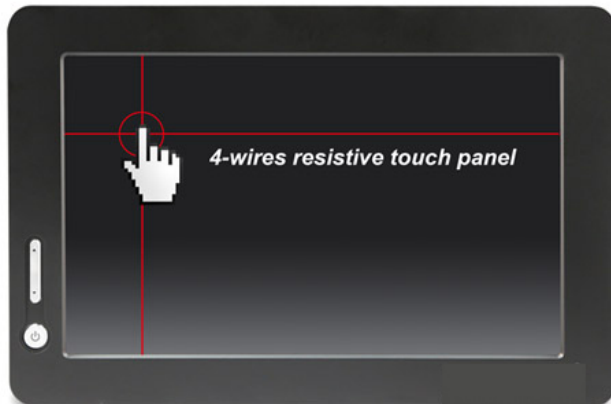

Extend

It can expand the primary monitor's picture, enlarge display area, conveniently cope with multitasking.

Primary Monitor

Can set the USB monitor as the primary monitor, deal with all special needs.

* the original primary monitor will be closed

One PC Can connect 6pcs USB Powered Monitors at the same time

Can be used on meeting or school etc

Hidden Bracket

Hidden Bracket,can make this monitor stand alone.

Speaker Built-in

As the built-in speaker,if there has audio output it does not need to connect external speaker equipment

Touch Function

- Using 4-wires resistive touch panel,support Serials OS like Windows XP / Windows Vista / Windows 7 (32 bit & 64 bit) / Windows 8 (32 bit & 64 bit) / WinCE 6.0 / Linux Kernel 2.4 / Linux Kernel 2.6.
- With standard TouchKit Driver CD,You can install touch driver,changing settings and calibrate the touch very easily.
- USB Touch interface as standard.
- Touch Driver Download

SPECIFICATIONS

Description	7 inch USB Powered Touch Screen LCD Monitor
Signal Input	USB 2.0 input x 1
LCD Size	7 inch
Resolution	800 x 480
Touch Panel	4-wires resistive (USB Touch as standard)
Backlight	LED
Dot Pitch	0.0635(W) x 0.1905(H) mm
Active area	152.4(W) x 91.44(H) mm
Brightness	250cd/m2
Contrast	500:1
Aspect Ratio	16:9
Viewing Angle	140°(H) / 120°(V)
Power input	USB DC5V
Speaker	x 2 (built-in backside)
Power consumption	≤8w
Work temperature	-20~60°C
Store temperature	-30~70°C
Size(mm)	188(L) × 123(W) × 25.8(H)
Weight	400g
Support OS(Displaylink Program)	Windows / MAC OS
Support OS(Touch Driver)	Windows XP / Windows Vista / Windows 7 (32 bit & 64 bit) / Windows 8 (32 bit & 64 bit) / WinCE 6.0 / Linux Kernel 2.4 / Linux Kernel 2.6
Certification	FCC,CE,RoHS
Warranty Time	12 months