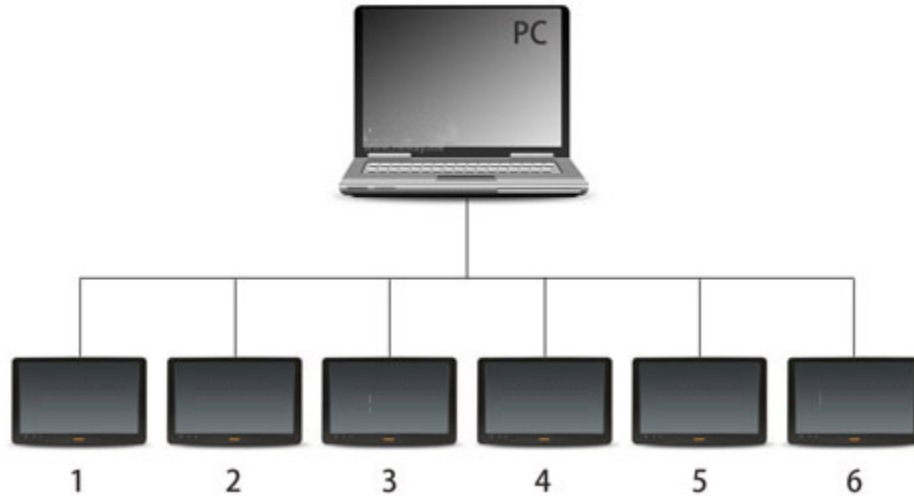

Extend

It can expand the primary monitor's picture, enlarge display area, conveniently cope with multitasking.

Primary Monitor

Can set the USB monitor as the primary monitor, deal with all special needs.

* the original primary monitor will be closed

One PC Can connect 6pcs USB Powered Monitors at the same time

Can be used on meeting or school etc

Hidden Bracket

Hidden Bracket,can make this monitor stand alone.

Speaker Built-in

As the built-in speaker,if there has audio output it does not need to connect external speaker equipment

SPECIFICATIONS

Description	7 inch USB Powered LCD Monitor
Signal Input	USB 2.0 input x 1
LCD Size	7 inch
Resolution	800 x 480
Backlight	LED
Dot Pitch	0.0635(W) x 0.1905(H) mm
Active area	152.4(W) x 91.44(H) mm
Brightness	250cd/m2
Contrast	500:1
Aspect Ratio	16:9
Viewing Angle	140°(H) / 120°(V)
Power input	USB DC5V
Speaker	x 2 (built-in backside)
Power consumption	≤8w
Work temperature	-20~60°C
Store temperature	-30~70°C
Size(mm)	188(L) × 123(W) × 25.8(H)
Weight	350g
Support OS (Displaylink Program)	Windows / MAC OS
Certification	FCC,CE,RoHS
Warranty Time	12 months