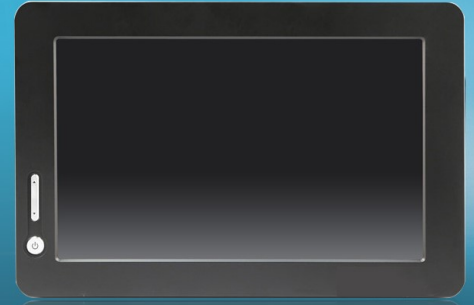

USB Powered Touch Portable Monitor

7" USB Powered LCD Touch Screen Monitor, Speaker
Built-in with High Quality New LCD Panel.

MODEL: NYW070BS

FEATURES

- 7 inch TFT LCD USB Powered monitor.
- High quality new LCD Panel,
- with 800x480 resolution,
- 250cd/m2 high brightness and 140°/120°(H/V) wide angle,
- which can display clear images.
- It uses LED backlight,
- which has advantage like Energy-Saving,
- Long life and environmental protection.

ONE USB CABLE DOES IT ALL! NOT NEED POWER ADAPTER, NOT NEED VGA ETC.

Displaylink Chip,support Windows OS,MAC OS.

Duplicate

Copy the primary monitor's picture, when requiring more picture, it can easily handle.

Extend

It can expand the primary monitor's picture, enlarge display area, conveniently cope with multitasking.

Primary Monitor

Can set the USB monitor as the primary monitor, deal with all special needs.

Speaker Built-in

As the built-in speaker,if there has audio output it does not need to connect external speaker equipment

SPECIFICATIONS

Description	7 inch USB Powered LCD Monitor
Signal Input	USB 2.0 input x 1
LCD Size	7 inch
Resolution	800 x 480
Backlight	LED
Dot Pitch	0.0635(W) x 0.1905(H) mm
Active area	152.4(W) x 91.44(H) mm
Brightness	250cd/m2
Contrast	500:1
Aspect Ratio	16:9
Viewing Angle	140°(H) / 120°(V)
Power input	USB DC5V
Speaker	x 2 (built-in backside)
Power consumption	≤8w
Work temperature	-20~60°C
Store temperature	-30~70°C
Size(mm)	188(L) × 123(W) × 25.8(H)
Weight	350g
Support OS (Displaylink Program)	Windows / MAC OS
Certification	FCC,CE,RoHS
Warranty Time	12 months