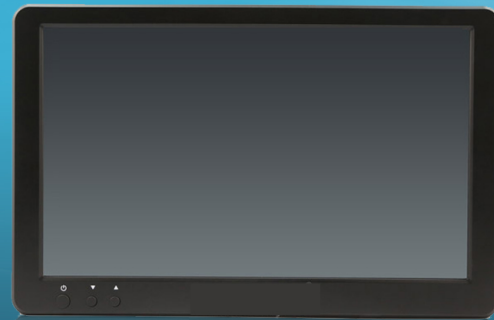

# USB Powered Touch Portable Monitor

10.1" USB Powered LCD Touch Screen Monitor, Speaker  
Built-in with High Quality New LCD Panel.

### FEATURES

- 10.1 inch TFT LCD USB Powered monitor.
- High quality new LCD Panel,with 1024x600 resolution, 250cd/m2 high brightness and 140°/110°(H/V) wide angle, which can display clear images.
- It uses LED backlight,which has advantage like Energy-Saving,
- Long life and environmental protection.

#### Extend

It can expand the primary monitor's picture, enlarge display area, conveniently cope with multitasking.

## One PC Can connect 6pcs USB Powered Monitors at the same time

Can be used on meeting or school etc