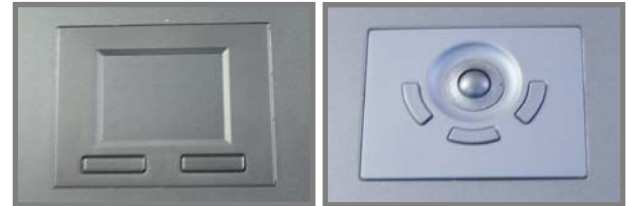

DR Series

1U Rack Mount Dual Slide LCD KVM Keyboard

Full HD
1080p

MAC Keyboard

1U Dual Slide 17" Widescreen LCD console drawer, full HD 1080p resolution, 16-ports USB RGB KVM switch (Includes 16 pcs 6ft long NB-6 Cables) with 104 key notepad MAC keyboard w/ Trackball (b), 26 inch Deep

Model: DR117HD-S16Mb

FEATURES:

- 1U dual slide 17" LCD console drawer
- Support Full HD with 1080p resolution
- 104-key MAC keyboard with touchpad
- Short depth design of 650mm(26 inch) Deep
- Enhanced aesthetics with new molded front panel and two point lock

SPECIFICATIONS:

LCD Panel	
Diagonal size	17" TFT
Max. Resolution	1920 x 1080
Brightness (cd/m2)	400
Backlight	LED
Colors	16.7 M, 8-bit
Contrast Ratio (typ)	600 : 1
Viewing Angle (H/V)	160° x 140°
Active area (mm)	382 x 215
MTBF (hrs)	50,000
Signal input	VGA or DVI-D
Casing Color	Black (RAL 9005)
Weight (Single console	
Net	11.9 kgs (26.2 lbs)
Gross	17.9 kgs (39.4 lbs)
Environmental	
Operating	0 to 50°C Degree
Storage	-5 to 60°C Degree
Relative humidity	5-90%, non-condensing
Shock	10G acceleration (11 ms duration)
Vibration	5-500Hz 1G RMS random vibration
Power	
Input	Auto-sensing 100 to 240VAC, 50 / 60Hz
Consumption	Max. 48 Watt, Standby 5 Watt
Product Dimensions (Single console)	
Product	441.6 x 650 x 44 mm / 17.4 x 25.6 x 1.73 inch
Packing	595 x 860 x 140 mm / 23.4 x 33.9 x 5.5 inch