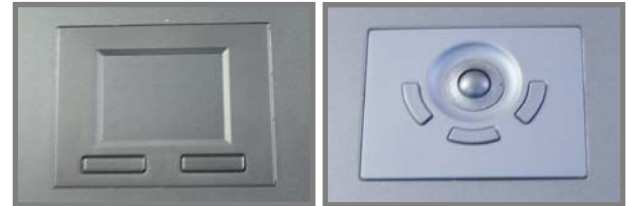

DR Series

1U Rack Mount Dual Slide LCD KVM Keyboard

Full HD
1080p

MAC Keyboard

1U Dual Slide 17" Widescreen LCD console drawer, full HD 1080p resolution, 8-ports USB RGB KVM switch (Includes 8 pcs 6ft long NB-6 Cables) with 104 key notepad MAC keyboard w/ Trackball (b), 26 inch Deep

Model: DR117HD-S8Mb

FEATURES:

- 1U dual slide 17" LCD console drawer
- Support Full HD with 1080p resolution
- 104-key MAC keyboard with touchpad
- Short depth design of 650mm(26 inch) Deep
- Enhanced aesthetics with new molded front panel and two point lock

SPECIFICATIONS:

LCD Panel	
Diagonal size	17" TFT
Max. Resolution	1920 x 1080
Brightness (cd/m2)	400
Backlight	LED
Colors	16.7 M, 8-bit
Contrast Ratio (typ)	600 : 1
Viewing Angle (H/V)	160° x 140°
Active area (mm)	382 x 215
MTBF (hrs)	50,000
Signal input	VGA or DVI-D
Casing Color	Black (RAL 9005)
Weight (Single console	
Net	11.9 kgs (26.2 lbs)
Gross	17.9 kgs (39.4 lbs)
Environmental	
Operating	0 to 50°C Degree
Storage	-5 to 60°C Degree
Relative humidity	5-90%, non-condensing
Shock	10G acceleration (11 ms duration)
Vibration	5-500Hz 1G RMS random vibration
Power	
Input	Auto-sensing 100 to 240VAC, 50 / 60Hz
Consumption	Max. 48 Watt, Standby 5 Watt
Product Dimensions (Single console)	
Product	441.6 x 650 x 44 mm / 17.4 x 25.6 x 1.73 inch
Packing	595 x 860 x 140 mm / 23.4 x 33.9 x 5.5 inch