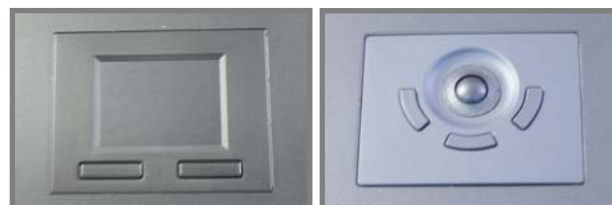

DR Series

1U Rack Mount Dual Slide LCD KVM Keyboard

Full HD
1080p

MAC Keyboard

1U Dual Slide 17" Widescreen LCD console drawer, full HD 1080p resolution, 8-ports USB RGB KVM switch (Includes 8 pcs 6ft long NB-6 Cables) with 104 key notepad MAC keyboard w/ Touchpad (e), 26 inch Deep

Model: DR117HD-S8Me

FEATURES:

- 1U dual slide 17" LCD console drawer
- Support Full HD with 1080p resolution
- 104-key MAC keyboard with touchpad
- Short depth design of 650mm(26 inch) Deep
- Enhanced aesthetics with new molded front panel and two point lock

SPECIFICATIONS:

LCD Panel	
Diagonal size	17" TFT
Max. Resolution	1920 x 1080
Brightness (cd/m2)	400
Backlight	LED
Colors	16.7 M, 8-bit
Contrast Ratio (typ)	600 : 1
Viewing Angle (H/V)	160° x 140°
Active area (mm)	382 x 215
MTBF (hrs)	50,000
Signal input	VGA or DVI-D
Casing Color	Black (RAL 9005)
Weight (Single console	
Net	11.9 kgs (26.2 lbs)
Gross	17.9 kgs (39.4 lbs)
Environmental	
Operating	0 to 50°C Degree
Storage	-5 to 60°C Degree
Relative humidity	5-90%, non-condensing
Shock	10G acceleration (11 ms duration)
Vibration	5-500Hz 1G RMS random vibration
Power	
Input	Auto-sensing 100 to 240VAC, 50 / 60Hz
Consumption	Max. 48 Watt, Standby 5 Watt
Product Dimensions (Single console)	
Product	441.6 x 650 x 44 mm / 17.4 x 25.6 x 1.73 inch
Packing	595 x 860 x 140 mm / 23.4 x 33.9 x 5.5 inch