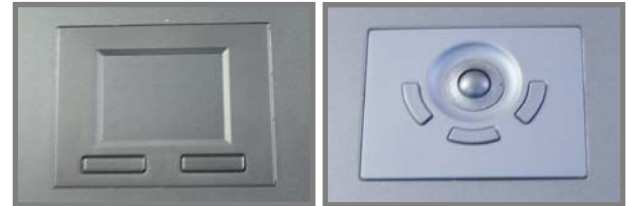

DR Series

1U Rack Mount Dual Slide LCD KVM Keyboard

Full HD
1080p

MAC Keyboard

1U Dual Slide 17" Widescreen LCD console drawer, full HD 1080p resolution, with 104 key notepad MAC keyboard w/ Trackball (b), 26 inch Deep

Model: DR117HDMb

FEATURES:

- 1U dual slide 17" LCD console drawer
- Support Full HD with 1080p resolution
- 104-key MAC keyboard with touchpad
- Short depth design of 650mm(26 inch) Deep
- Enhanced aesthetics with new molded front panel and two point lock

SPECIFICATIONS:

LCD Panel	
Diagonal size	17" TFT
Max. Resolution	1920 x 1080
Brightness (cd/m2)	400
Backlight	LED
Colors	16.7 M, 8-bit
Contrast Ratio (typ)	600 : 1
Viewing Angle (H/V)	160° x 140°
Active area (mm)	382 x 215
MTBF (hrs)	50,000
Signal input	VGA or DVI-D
Casing Color	Black (RAL 9005)
Weight (Single console	
Net	11.9 kgs (26.2 lbs)
Gross	17.9 kgs (39.4 lbs)
Environmental	
Operating	0 to 50°C Degree
Storage	-5 to 60°C Degree
Relative humidity	5-90%, non-condensing
Shock	10G acceleration (11 ms duration)
Vibration	5-500Hz 1G RMS random vibration
Power	
Input	Auto-sensing 100 to 240VAC, 50 / 60Hz
Consumption	Max. 48 Watt, Standby 5 Watt
Product Dimensions (Single console)	
Product	441.6 x 650 x 44 mm / 17.4 x 25.6 x 1.73 inch
Packing	595 x 860 x 140 mm / 23.4 x 33.9 x 5.5 inch