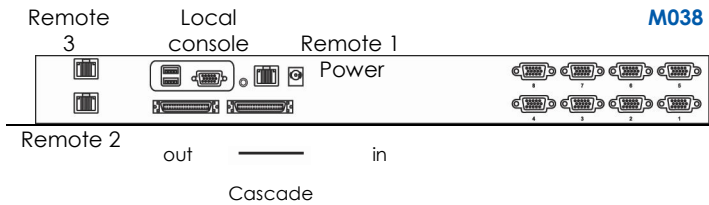

Connect your Matrix Multi-User DB-15 KVM

- Cascade up to 8 levels, 240 servers
- Interconnection with Matrix Cat6 KVM

Additional Cat6 remote consoles

Model	Additional Cat6 Remote
M018	0
M0116	0
M028	1
M0216	1
M038	2
M0316	2