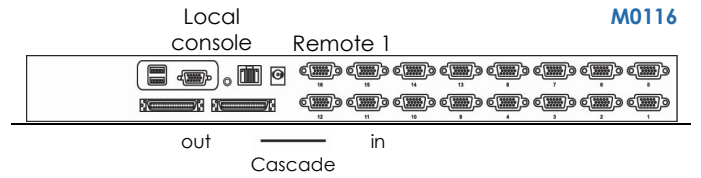

Connect your Matrix Multi-User DB-15 KVM

- Cascade up to 8 levels, 240 servers
- Interconnection with Matrix Cat6 KVM

Additional Cat6 remote consoles

Model	Additional Cat6 Remote
M018	0
M0116	0
M028	1
M0216	1
M038	2
M0316	2