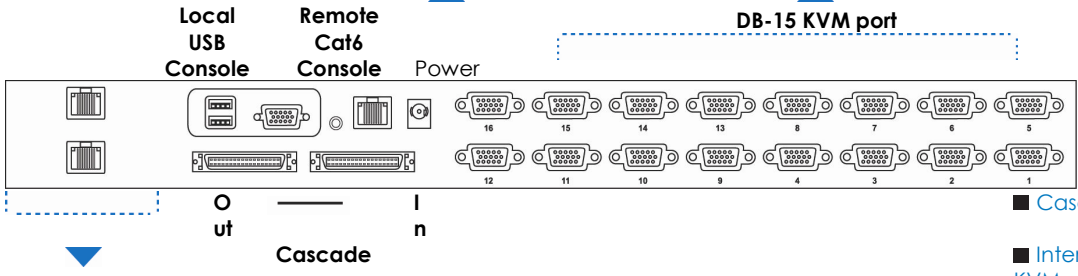

Connect your Matrix Multi-User DB-15 KVM

- Cascade up to 8 levels, 240 servers
- Interconnection with Matrix Cat6 KVM

Additional Cat6 remote consoles

Model	Additional Cat6 Remote
M018	0
M0116	0
M028	1
M0216	1
M038	2
M0316	2