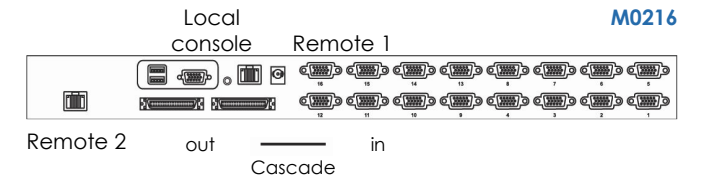

Connect your Matrix Multi-User DB-15 KVM

- Cascade up to 8 levels, 240 servers
- Interconnection with Matrix Cat6 KVM

Additional Cat6 remote consoles

Model	Additional Cat6 Remote
M018	0
M0116	0
M028	1
M0216	1
M038	2
M0316	2