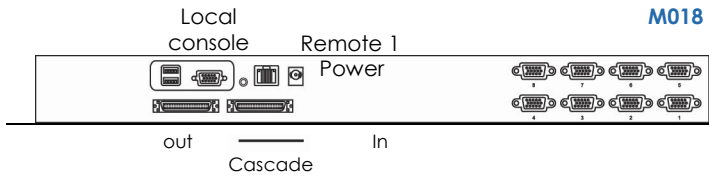

Connect your Matrix Multi-User DB-15 KVM

- Cascade up to 8 levels, 240 servers
- Interconnection with Matrix Cat6 KVM

Additional Cat6 remote consoles

Model	Additional Cat6 Remote
M018	0
M0116	0
M028	1
M0216	1
M038	2
M0316	2