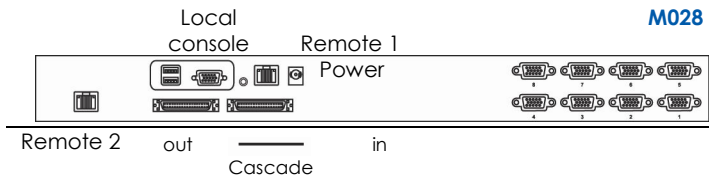

Connect your Matrix Multi-User DB-15 KVM

- Cascade up to 8 levels, 240 servers
- Interconnection with Matrix Cat6 KVM

Additional Cat6 remote consoles

Model	Additional Cat6 Remote
M018	0
M0116	0
M028	1
M0216	1
M038	2
M0316	2