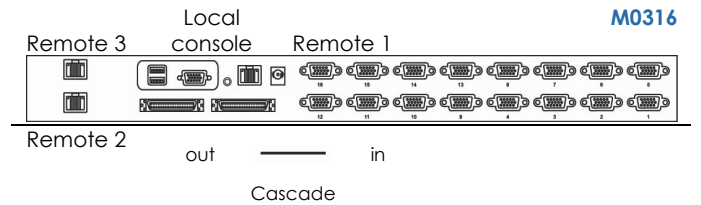

Connect your Matrix Multi-User DB-15 KVM

- Cascade up to 8 levels, 240 servers
- Interconnection with Matrix Cat6 KVM

Additional Cat6 remote consoles

Model	Additional Cat6 Remote
M018	0
M0116	0
M028	1
M0216	1
M038	2
M0316	2