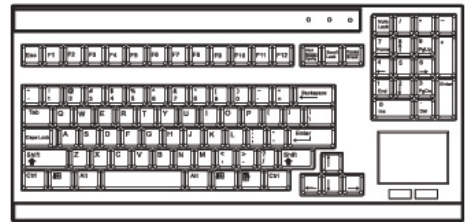

Model: NK-801t/1601t
(1U Keyboard / KVM Drawer)

Single Console

LCD Drawer & KVM Benefits

- Cost effective Combo KVM integration
- Mix PS/2, USB & SUN with Multi-Platform switch capability
- Secure remote user access across the world wide web
- 104-key keyboard with either touchpad or trackball
- Enhanced aesthetics with molded front handle and two point lock
- Combo interface either PS/2 or USB for keyboard drawer

Diagrams (mm)

Keyboard Mouse Cable

EKC-3

- 6 feet Combo keyboard mouse cable (bundle)
- VGA + USB or PS/2, server end
- DB15 (VGA, USB KB & MS), console port

Standard Keyboard

Compact keyboard integrated with touchpad

Compact keyboard integrated with trackball

Supporting layouts

America 
United States

Dimensions

Product	441.6 x 550 x 44 mm / 17.4 x 21.7 x 1.73 inch
Packing	580 x 749 x 100 mm / 22.8 x 29.5 x 3.9 inch
Weight (Net / Gross)	
Console	10.4 kgs (22.9 lbs) / 13.1 kgs (28.8 lbs)
KVM	11.4 kgs (25.1 lbs) / 14.1 kgs (31 lbs)
Casing Color	Black (RAL 9005)