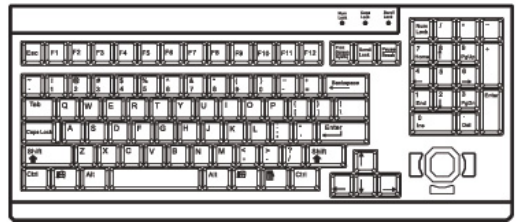

Model: NK-801t/1601t
(1U Keyboard / KVM Drawer)

Single Console

LCD Drawer & KVM Benefits

- Cost effective Combo KVM integration
- Mix PS/2, USB & SUN with Multi-Platform switch capability
- Secure remote user access across the world wide web
- 104-key keyboard with either touchpad or trackball
- Enhanced aesthetics with molded front handle and two point lock
- Combo interface either PS/2 or USB for keyboard drawer

Diagrams (mm)

Keyboard Mouse Cable

EKC-3

- 6 feet Combo keyboard mouse cable (bundle)
- VGA + USB or PS/2, server end
- DB15 (VGA, USB KB & MS), console port

Standard Keyboard

Compact keyboard integrated with touchpad

Compact keyboard integrated with trackball

Supporting layouts

America 
United States

Dimensions

Product	441.6 x 550 x 44 mm / 17.4 x 21.7 x 1.73 inch
Packing	580 x 749 x 100 mm / 22.8 x 29.5 x 3.9 inch
Weight (Net / Gross)	
Console	10.4 kgs (22.9 lbs) / 13.1 kgs (28.8 lbs)
KVM	11.4 kgs (25.1 lbs) / 14.1 kgs (31 lbs)
Casing Color	Black (RAL 9005)