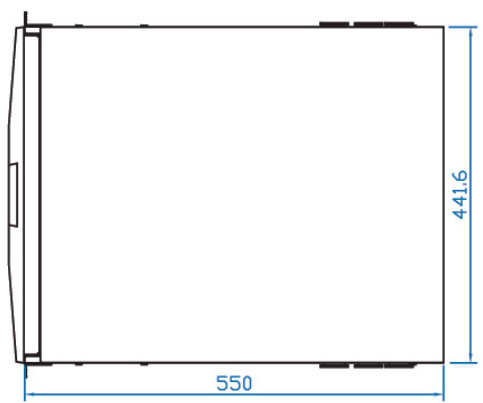

Diagrams (mm)

Keyboard Mouse Cable

EKC-3

- 6 feet Combo keyboard mouse cable (bundle)
- VGA + USB or PS/2, server end
- DB15 (VGA, USB KB & MS), console port