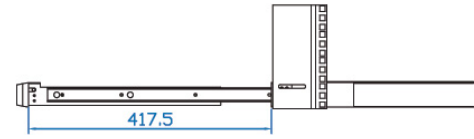

Diagrams (mm)

Keyboard Mouse Cable

EKC-3

- 6 feet Combo keyboard mouse cable (bundle)
- VGA + USB or PS/2, server end
- DB15 (VGA, USB KB & MS), console port