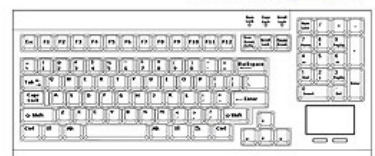

Keyboard Selection Supporting layouts

e e keyboard integrated with touchpad

United States

b b keyboard integrated with trackball

United States

d Compact keyboard integrated with trackball

United States only

t Compact keyboard integrated with touchpad mouse

United States only

KVM Integration

Base Model		NK1 Keyboard Drawer Series		
<ul style="list-style-type: none"> • Single port w/o KVM • Combo interface 		NK1		
Matrix CAT6 KVM				
	2 consoles	Matrix		NK1 - MC0116
	3 consoles	Cat6 16 port		NK1 - MC0216
	4 consoles			NK1 - MC0316
	3 consoles	Matrix 		NK1 - MC1116
	4 consoles	Cat6 16 port		NK1 - MC1216
	4 consoles			NK1 - MC2116
Matrix DB-15 KVM				
	2 consoles	Matrix		NK1 - MC0132
	3 consoles	Cat6 32 port		NK1 - MC0232
	4 consoles			NK1 - MC0332
	3 consoles	Matrix 		NK1 - MC1132
	4 consoles	Cat6 32 port		NK1 - MC1232
	4 consoles			NK1 - MC2132
Matrix DB-15 KVM				
	2 consoles	Matrix		NK1 - M018
	3 consoles	DB-15 8 port		NK1 - M028
	4 consoles			NK1 - M038
	3 consoles	Matrix 		NK1 - M118
	4 consoles	DB-15 8 port		NK1 - M128
	4 consoles			NK1 - M218
Matrix DB-15 KVM				
	2 consoles	Matrix		NK1 - M0116
	3 consoles	DB-15 16 port		NK1 - M0216
	4 consoles			NK1 - M0316
	3 consoles	Matrix 		NK1 - M1116
	4 consoles	DB-15 16 port		NK1 - M1216
	4 consoles			NK1 - M2116
Combo CAT6 KVM				
	1 consoles	Combo		NK1C8
	2 consoles	CAT6 8 port		NK1CCE8
	2 consoles			NK1CIP8
	1 consoles	Combo		NK1C16
	2 consoles	CAT6 16 port		NK1CCE16
	2 consoles			NK1CIP16
	1 consoles	Combo		NK1C32
	2 consoles	CAT6 32 port		NK1CCE32
	2 consoles			NK1CIP32
Combo DB-15 KVM				
	1 consoles	Combo		NK1S8
	2 consoles	DB-15 8 port		NK1CE8
	2 consoles			NK1IP8
	1 consoles	Combo		NK1S16
	2 consoles	DB-15 16 port		NK1CE16
	2 consoles			NK1IP16
PS/2 DB-15 KVM				
	1 consoles	DB-15 8 port	8 port 16 port	NK18 NK116