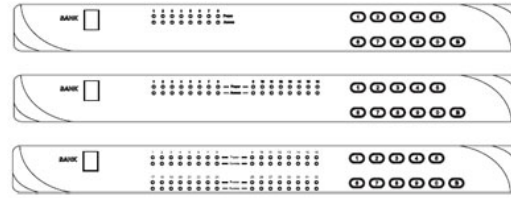

Model: NK1e/ b/ d/ t
(1U Keyboard / KVM Drawer)

NK1e/ b/ d/ t

Keyboard Drawer Benefits

- Enhanced aesthetics with new molded front panel & two point lock
- Combo interface either PS/2 or USB input
- Multiple keyboard language selections with touchpad or trackball

KVM Options

- Multi user Matrix CaT6 KVM with either 16 or 32 port in 1U
- Cost efficient Combo KVM integration
- Mix PS/2 & USB with multi-platform switch capability
- Secure remote user access across the world wide web

Matrix KVM 8, 16, 32 port button

Combo KVM 8, 16, 32 port button

PS/2 KVM 4, 8, 16 port button

Designed for

Dimensions

Model	Product Dimension (W x D x H)	Packing Dimension (W x D x H)	Net Weight	Gross Weight
NK1 Series	442 x 550 x 44 mm 17.4 x 21.6 x 1.73 inch	581 x 705 x 175 mm 22.9 x 27.8 x 6.9 inch	8 kg / 18 lbs	12 kg / 26 lbs