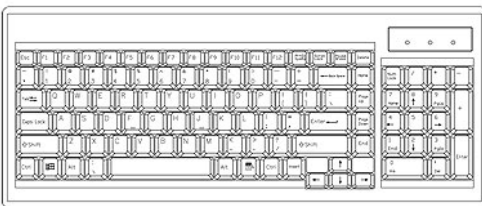

KVM Options

- Multi user Matrix CaT6 KVM with either 16 or 32 port in 1U
- Cost efficient Combo KVM integration
- Mix PS/2 & USB with multi-platform switch capability
- Secure remote user access across the world wide web

Matrix KVM 8, 16, 32 port button

Combo KVM 8, 16, 32 port button

PS/2 KVM 4, 8, 16 port button

Designed for

Dimensions

Model	Product Dimension (W x D x H)	Packing Dimension (W x D x H)	Net Weight	Gross Weight
NK1 Series	442 x 550 x 44 mm 17.4 x 21.6 x 1.73 inch	581 x 705 x 175 mm 22.9 x 27.8 x 6.9 inch	8 kg / 18 lbs	12 kg / 26 lbs

Keyboard Selection Supporting layouts

e e keyboard integrated with touchpad

United States

b b keyboard integrated with trackball

United States

d Compact keyboard integrated with trackball

United States only