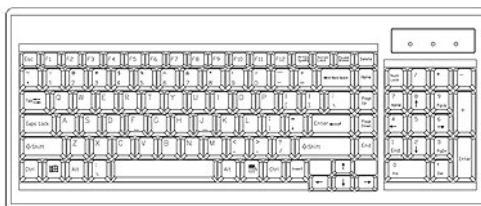

Keyboard Selection Supporting layouts

e e keyboard integrated with touchpad

United States

b b keyboard integrated with trackball

United States

d Compact keyboard integrated with trackball

United States only

t Compact keyboard integrated with touchpad mouse

United States only

KVM Integration

Base Model		NK1 Keyboard Drawer Series		
<ul style="list-style-type: none"> • Single port w/o KVM • Combo interface 		NK1		
Matrix CAT6 KVM				
	2 consoles	Matrix		NK1 - MC0116
	3 consoles	Cat6 16 port		NK1 - MC0216
	4 consoles			NK1 - MC0316
	3 consoles	Matrix 		NK1 - MC1116
	4 consoles	Cat6 16 port		NK1 - MC1216
	4 consoles			NK1 - MC2116
Matrix DB-15 KVM				
	2 consoles	Matrix		NK1 - MC0132
	3 consoles	Cat6 32 port		NK1 - MC0232
	4 consoles			NK1 - MC0332
	3 consoles	Matrix 		NK1 - MC1132
	4 consoles	Cat6 32 port		NK1 - MC1232
	4 consoles			NK1 - MC2132
Matrix DB-15 KVM				
	2 consoles	Matrix		NK1 - M018
	3 consoles	DB-15 8 port		NK1 - M028
	4 consoles			NK1 - M038
	3 consoles	Matrix 		NK1 - M118
	4 consoles	DB-15 8 port		NK1 - M128
	4 consoles			NK1 - M218
Matrix DB-15 KVM				
	2 consoles	Matrix		NK1 - M0116
	3 consoles	DB-15 16 port		NK1 - M0216
	4 consoles			NK1 - M0316
	3 consoles	Matrix 		NK1 - M1116
	4 consoles	DB-15 16 port		NK1 - M1216
	4 consoles			NK1 - M2116
Combo CAT6 KVM				
	1 consoles	Combo		NK1C8
	2 consoles	CAT6 8 port		NK1CCE8
	2 consoles			NK1CIP8
	1 consoles	Combo		NK1C16
	2 consoles	CAT6 16 port		NK1CCE16
	2 consoles			NK1CIP16
	1 consoles	Combo		NK1C32
	2 consoles	CAT6 32 port		NK1CCE32
	2 consoles			NK1CIP32
Combo DB-15 KVM				
	1 consoles	Combo		NK1S8
	2 consoles	DB-15 8 port		NK1CE8
	2 consoles			NK1IP8
	1 consoles	Combo		NK1S16
	2 consoles	DB-15 16 port		NK1CE16
	2 consoles			NK1IP16
PS/2 DB-15 KVM				
	1 consoles	DB-15 8 port	8 port 16 port	NK18 NK116