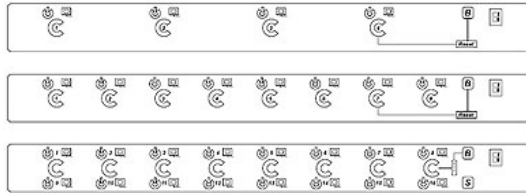

KVM Options

- Multi user Matrix CaT6 KVM with either 16 or 32 port in 1U
- Cost efficient Combo KVM integration
- Mix PS/2 & USB with multi-platform switch capability
- Secure remote user access across the world wide web

Matrix KVM 8, 16, 32 port button

Combo KVM 8, 16, 32 port button

PS/2 KVM 4, 8, 16 port button

Designed for

Dimensions

Model	Product Dimension (W x D x H)	Packing Dimension (W x D x H)	Net Weight	Gross Weight
NK1 Series	442 x 550 x 44 mm 17.4 x 21.6 x 1.73 inch	581 x 705 x 175 mm 22.9 x 27.8 x 6.9 inch	8 kg / 18 lbs	12 kg / 26 lbs