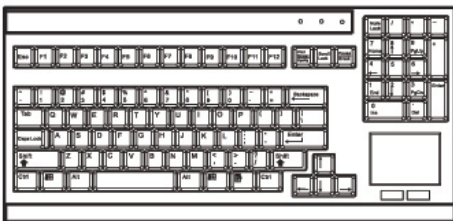

Model: NK2d/t
(1U Short Depth Keyboard / KVM Drawer)

NK2d/t

LCD Drawer & KVM Benefits

- Short depth design of 369mm (14.5") only
- US compact keyboard layout with either trackball or touchpad
- Light weight & low shipping cost
- Lockable drawer to secure keyboard & mouse access
- Enhanced aesthetics with molded front handle and two point lock
- Combo interface either PS/2 or USB for keyboard drawer

Diagrams (mm)

Keyboard Mouse Cable

EKC-3

6 feet Combo keyboard mouse cable (bundle)

- VGA + USB or PS/2, server end
- DB15 (VGA, USB KB & MS), console port

Dimensions

Product	439 x 369 x 44 mm / 17.3 x 14.5 x 1.73 inch
Packing	582 x 500 x 100 mm / 22.9 x 19.7 x 3.9 inch
Weight	
Net / Gross	7.4 kgs (16.3 lbs) / 9.5 kgs (20.9 lbs)
Casing Color	Black (RAL 9005)

Standard Keyboard

t Compact keyboard integrated with touchpad

d Compact keyboard integrated with trackball

Supporting layouts

America 
United States

Model: Nk2tu

Model: Nk2d

Model: Nk2du