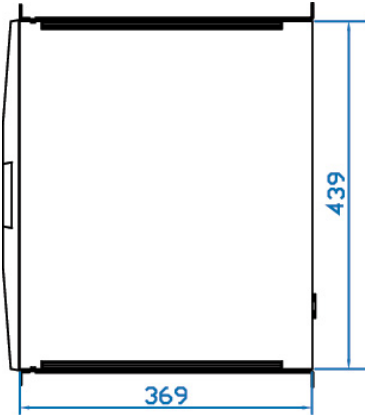

Model: NK2d/t
(1U Short Depth Keyboard / KVM Drawer)

NK2d/t

LCD Drawer & KVM Benefits

- Short depth design of 369mm (14.5") only
- US compact keyboard layout with either trackball or touchpad
- Light weight & low shipping cost
- Lockable drawer to secure keyboard & mouse access
- Enhanced aesthetics with molded front handle and two point lock
- Combo interface either PS/2 or USB for keyboard drawer

Diagrams (mm)

Keyboard Mouse Cable

EKC-3

6 feet Combo keyboard mouse cable (bundle)

- VGA + USB or PS/2, server end
- DB15 (VGA, USB KB & MS), console port

Dimensions

Product	439 x 369 x 44 mm / 17.3 x 14.5 x 1.73 inch
Packing	582 x 500 x 100 mm / 22.9 x 19.7 x 3.9 inch
Weight	
Net / Gross	7.4 kgs (16.3 lbs) / 9.5 kgs (20.9 lbs)
Casing Color	Black (RAL 9005)