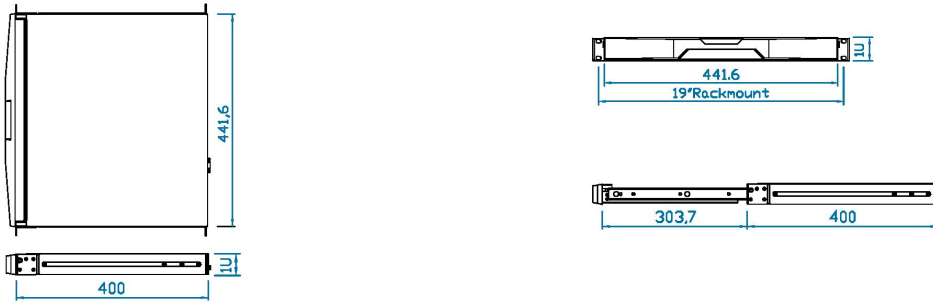

MECHANICAL DRAWING

STANDARD KEYBOARD