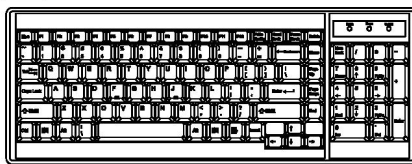

Compliance	
EMC	FCC & CE certified
Safety	CE / LVD certified
Environment	RoHS2 & REACH compliant

MECHANICAL DRAWING

STANDARD KEYBOARD

e G keyboard integrated with touchpad

b G keyboard integrated with trackball