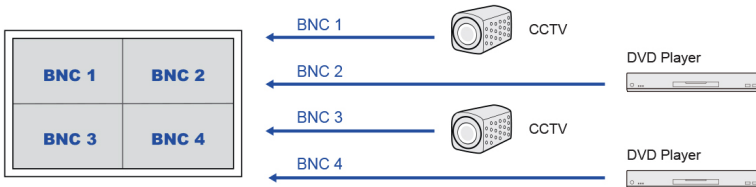

8U Wide 19" LCD quad display, 1440 x 900 VGA, S-Video + Quad display connectors, 4 Videos in and 4 video Looping for Camera up to 4, VCR in/out with RS232 remote

MODEL: NPQW819

BENEFITS:

- 8U 19" widescreen LCD Quad display panel
- 1440 x 900 native resolution / 16.7M colors
- VGA + Quad Display (Composite BNC x 4) video input
- 2-year standard warranty (upgradable up to 5 years)

OPTIONS:

- DC power : 12V / 24V / 48V / 125V / 250V

SPECIFICATIONS

Video	
Video input (NTSC only)	QD (Composite BNC x 4) + VGA

LCD Panel	
Panel size (diagonal)	19"
Native resolution	1440 x 900
Brightness (cd/m ²)	250
Contrast ratio (typ.)	1000 : 1
Colors	16.7 M
Viewing angle (L/R/U/D)	85/85/80/80
Response time (ms)	5
Dot pitch (mm)	0.2835
Display area (mm)	408.24H x 255.15V
Surface treatment	Anti-glare
Surface hardness	3H
Backlight type	LED
MTBF (hrs)	30,000

Physical		
Dimensions (W x D x H)	Product	480 x 73 x 355 mm 18.9 x 2.9 x 14 inch
	Packing	539 x 129 x 529 mm 21.2 x 5.1 x 20.8 inch
Weight	Net	9.5 kg / 20.9 lb
	Gross	12.5 kg / 27.5 lb

Compliance	
EMC	FCC, CE
Safety	CE / LVD & UKCA
Environment	REACH & RoHS3 / WEEE