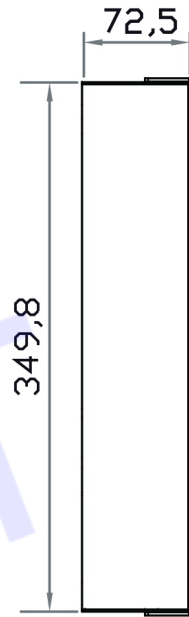

OPTIONS:

- DC power : 12V / 24V / 48V / 125V / 250V

SPECIFICATIONS

Video	
Video input (NTSC only)	QD (Composite BNC x 4) + VGA

LCD Panel	
Panel size (diagonal)	19"
Native resolution	1440 x 900
Brightness (cd/m ²)	250
Contrast ratio (typ.)	1000 : 1
Colors	16.7 M
Viewing angle (L/R/U/D)	85/85/80/80
Response time (ms)	5
Dot pitch (mm)	0.2835
Display area (mm)	408.24H x 255.15V
Surface treatment	Anti-glare
Surface hardness	3H
Backlight type	LED
MTBF (hrs)	30,000

Physical		
Dimensions (W x D x H)	Product	480 x 73 x 355 mm 18.9 x 2.9 x 14 inch
	Packing	539 x 129 x 529 mm 21.2 x 5.1 x 20.8 inch
Weight	Net	9.5 kg / 20.9 lb
	Gross	12.5 kg / 27.5 lb

Compliance	
EMC	FCC, CE
Safety	CE / LVD & UKCA
Environment	REACH & RoHS3 / WEEE

*Specifications subject to change without notice, not responsible for typographical errors.

STRUCTURE DIAGRAM

CONNECTION

DIMENSION

This is subject to change without Notice. Final Drawings Will be Provided for Approval after Order.

Front View

Side View

UNIT : mm
1mm = 0.03937 inch

Bottom View

Drawing No.: NPQW819-09262022-V1