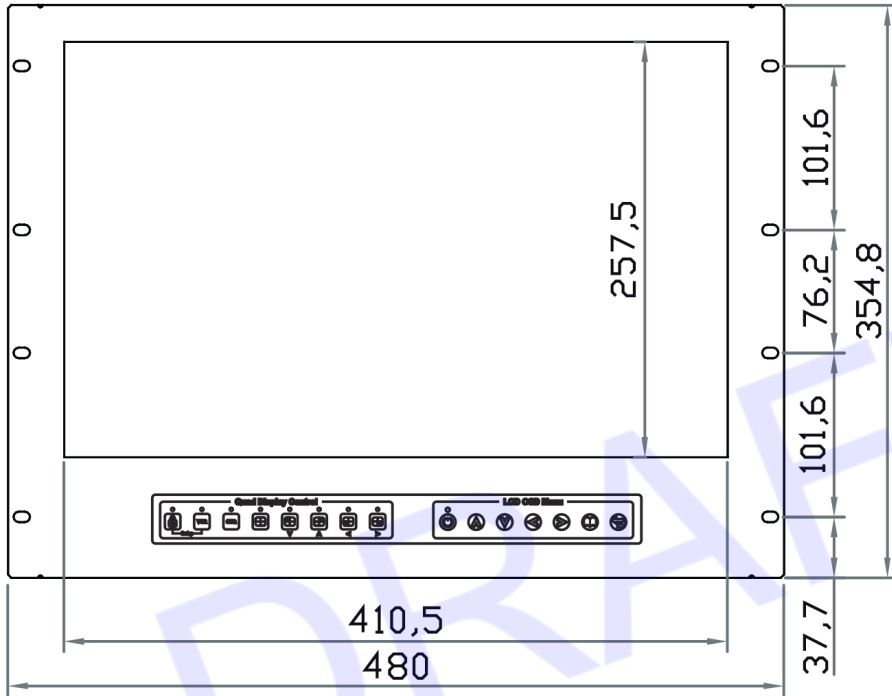

OPTIONS:

- DC power : 12V / 24V / 48V / 125V / 250V

SPECIFICATIONS

Video	
Video input (NTSC only)	QD (Composite BNC x 4) + VGA

LCD Panel	
Panel size (diagonal)	19"
Native resolution	1440 x 900
Brightness (cd/m ²)	250
Contrast ratio (typ.)	1000 : 1
Colors	16.7 M
Viewing angle (L/R/U/D)	85/85/80/80
Response time (ms)	5
Dot pitch (mm)	0.2835
Display area (mm)	408.24H x 255.15V
Surface treatment	Anti-glare
Surface hardness	3H
Backlight type	LED
MTBF (hrs)	30,000

Physical		
Dimensions (W x D x H)	Product	480 x 73 x 355 mm 18.9 x 2.9 x 14 inch
	Packing	539 x 129 x 529 mm 21.2 x 5.1 x 20.8 inch
Weight	Net	9.5 kg / 20.9 lb
	Gross	12.5 kg / 27.5 lb

Compliance	
EMC	FCC, CE
Safety	CE / LVD & UKCA
Environment	REACH & RoHS3 / WEEE

*Specifications subject to change without notice, not responsible for typographical errors.

STRUCTURE DIAGRAM

CONNECTION

DIMENSION

This is subject to change without Notice. Final Drawings Will be Provided for Approval after Order.

Front View

Side View

UNIT : mm
1mm = 0.03937 inch

Bottom View

Drawing No.: NPQW819-09262022-V1