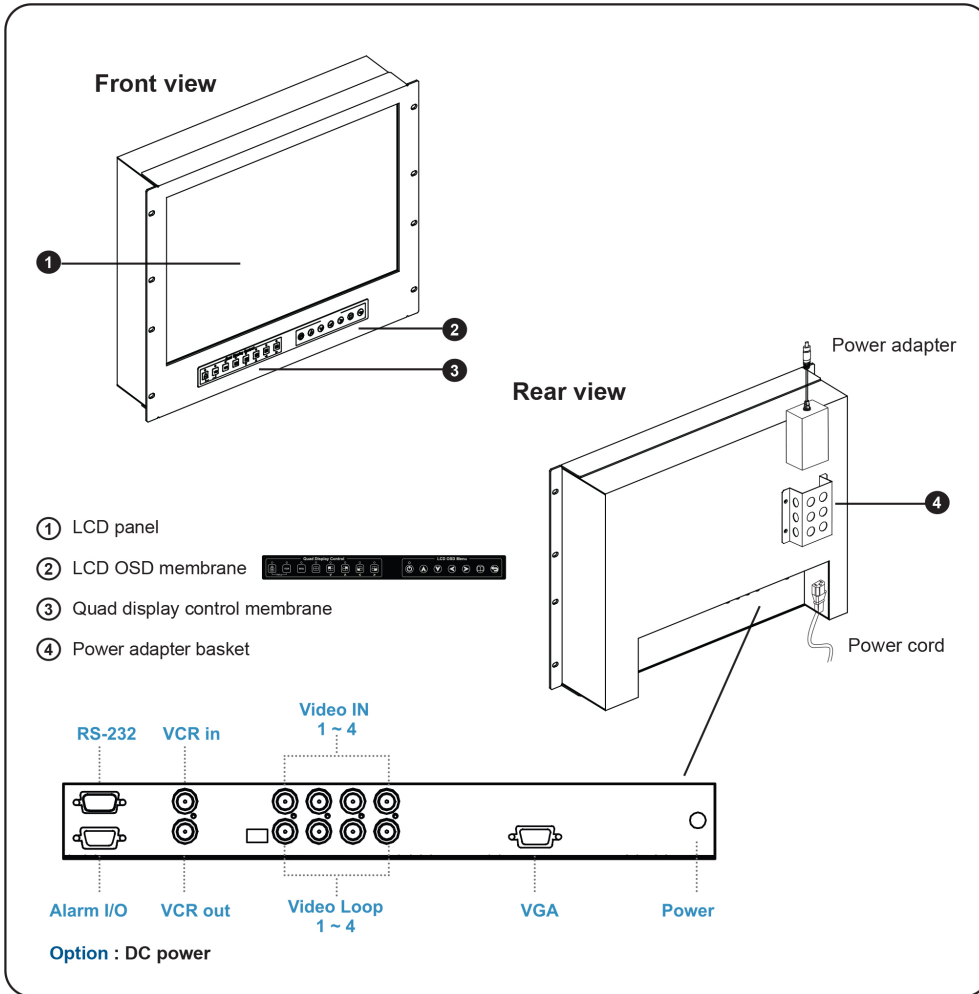

STRUCTURE DIAGRAM