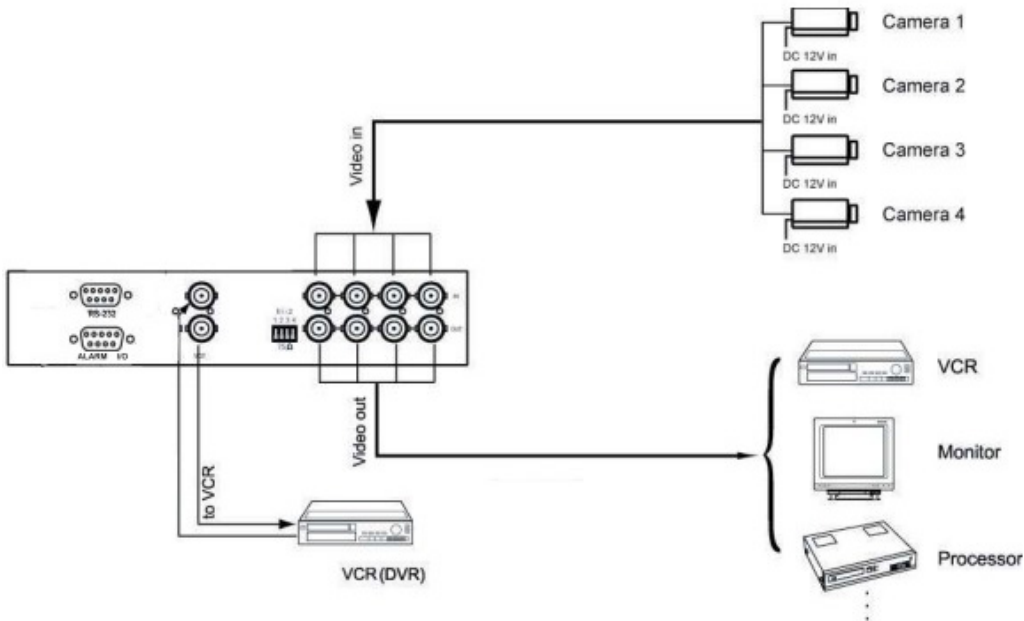

Physical		
Dimensions (W x D x H)	Product	480 x 73 x 355 mm 18.9 x 2.9 x 14 inch
	Packing	539 x 129 x 529 mm 21.2 x 5.1 x 20.8 inch
Weight	Net	9.5 kg / 20.9 lb
	Gross	12.5 kg / 27.5 lb

Compliance	
EMC	FCC, CE
Safety	CE / LVD & UKCA
Environment	REACH & RoHS3 / WEEE

Power		
Input	Auto-sensing 100 to 240VAC, 50 / 60Hz	
Consumption	Screen on	Max. 22W
	Power saving mode	Max. 2W
	Power button off	Max. 1W

Environment	
Operating temp.	0 to 55°C degree
Storage temp.	-20 to 60°C degree
Operating humidity	20~90%, non-condensing
Storage humidity	10 ~90%, non-condensing
Operating altitude	16,000 ft
Non-operating altitude	40,000 ft
Shock	10G acceleration (11ms duration)
Vibration	10~300Hz 0.5G RMS random vibration

*Specifications subject to change without notice, not responsible for typographical errors.

STRUCTURE DIAGRAM

CONNECTION

DIMENSION

This is subject to change without Notice. Final Drawings Will be Provided for Approval after Order.

Front View

Side View

UNIT : mm
1mm = 0.03937 inch

Bottom View

Drawing No.: NPQW819-09262022-V1