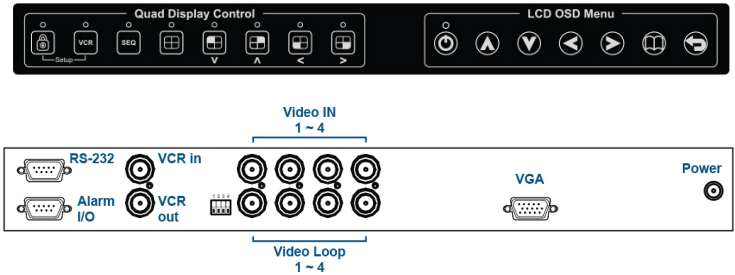

8U Wide 19" LCD quad display, 1440 x 900 VGA, S-Video + Quad display connectors, 4 Videos in and 4 video Looping for Camera up to 4, VCR in/out with RS232 remote

MODEL: NPQW819

BENEFITS:

- 8U 19" widescreen LCD Quad display panel
- 1440 x 900 native resolution / 16.7M colors
- VGA + Quad Display (Composite BNC x 4) video input
- 2-year standard warranty (upgradable up to 5 years)

OPTIONS:

- DC power : 12V / 24V / 48V / 125V / 250V

SPECIFICATIONS

Video	
Video input (NTSC only)	QD (Composite BNC x 4) + VGA

LCD Panel	
Panel size (diagonal)	19"
Native resolution	1440 x 900
Brightness (cd/m ²)	250
Contrast ratio (typ.)	1000 : 1
Colors	16.7 M
Viewing angle (L/R/U/D)	85/85/80/80
Response time (ms)	5
Dot pitch (mm)	0.2835
Display area (mm)	408.24H x 255.15V
Surface treatment	Anti-glare
Surface hardness	3H
Backlight type	LED
MTBF (hrs)	30,000

Physical		
Dimensions (W x D x H)	Product	480 x 73 x 355 mm 18.9 x 2.9 x 14 inch
	Packing	539 x 129 x 529 mm 21.2 x 5.1 x 20.8 inch
Weight	Net	9.5 kg / 20.9 lb
	Gross	12.5 kg / 27.5 lb

Compliance	
EMC	FCC, CE
Safety	CE / LVD & UKCA
Environment	REACH & RoHS3 / WEEE