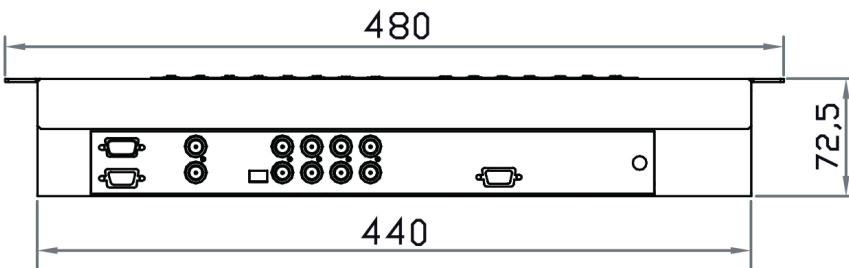

Physical		
Dimensions (W x D x H)	Product	480 x 73 x 355 mm 18.9 x 2.9 x 14 inch
	Packing	539 x 129 x 529 mm 21.2 x 5.1 x 20.8 inch
Weight	Net	9.5 kg / 20.9 lb
	Gross	12.5 kg / 27.5 lb

Compliance	
EMC	FCC, CE
Safety	CE / LVD & UKCA
Environment	REACH & RoHS3 / WEEE

Front View

Side View

UNIT : mm
1mm = 0.03937 inch

Bottom View

Drawing No.: NPQW819-09262022-V1