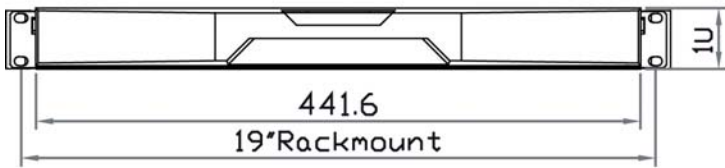

Dimension

Front View