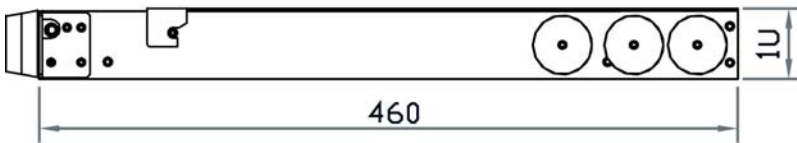

Side View

UNIT : mm
1mm = 0.03937 inch