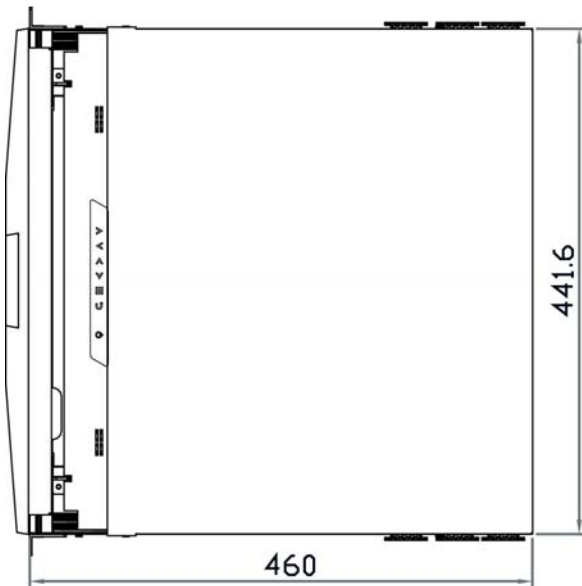

## Dimension

### Front View

### Side View

UNIT : mm  
1mm = 0.03937 inch

### Top View

Model	Product Dimension (W x D x H)	Packing Dimension (W x D x H)	Net Weight	Gross Weight
NPW119	441.6 x 460 x 44 mm 17.4 x 18.1 x 1.73	590 x 687 x 120 mm 23.2 x 27 x 4.7"	13 kg 28.6 lb	17 kg 37.4 lb