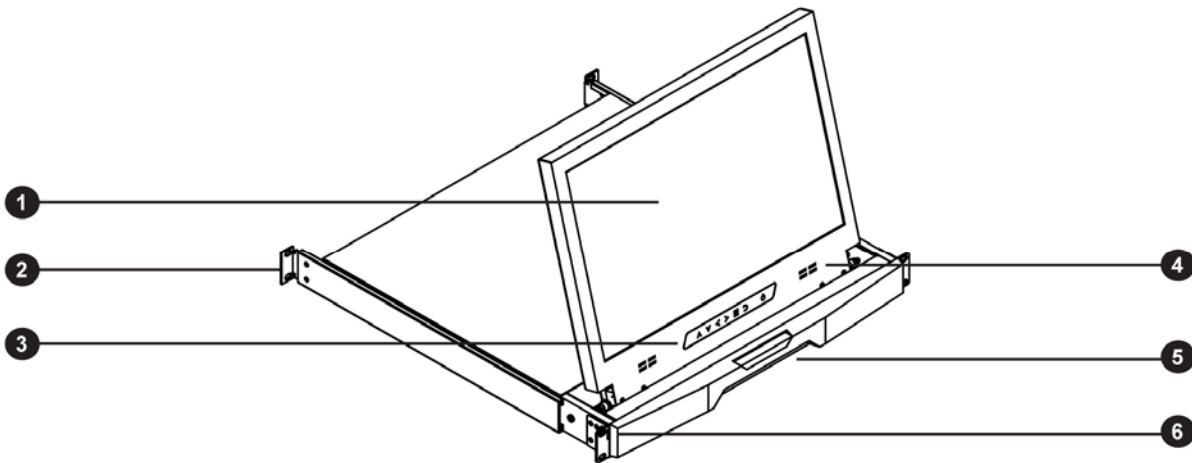

Structure Diagram

① LCD panel

② Installation Slide

③ LCD OSD membrane

④ Audio speaker

⑤ Carry handle to release the 2-pt lock

⑥ 2-point lock