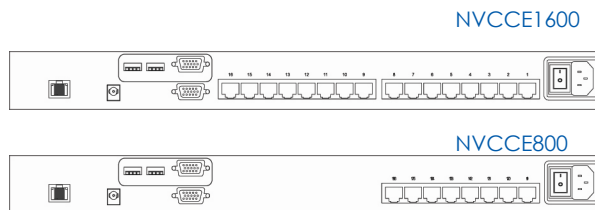

Combo CAT6 Two Console KVM

Model: NVCCE800

NVCCE1600

NVCCE3200

Combo Cat6 Two Console KVM Benefits

- Combo Cat6 KVM with either 8, 16 or 32 ports in 1U
- Up to 40 meters between your servers & KVM ports
- Remote access up to 300 meters
- Cascade switches up to 8 levels & Mix switches between Cat6 & Combo DB-15 KVM
- Support DVI-USB, VGA-USB & VGA-PS/2 server interface
- Mix PS/2, USB & SUN with Multi-Platform switch capability

Switch Features & Options

- Multi lingual on screen display menu
- Advanced user profiles and configurable OSD hot key combinations
- Dual power with failover

12V, 24V and 48V DC Power option

Designed for:

Technical Specification

- **KVM Port :** 32 / 16 / 8 x RJ-15 connector
- **KVM Dongle :** DVI-D / VGA connector dongle up to 40 meters (132 feet)
Cat6 / Cat5 cable
- **Console :**
 - Local : 1 x DB-15 VGA (up to 1600 x 1200), 2 x USB for KB & MS
 - Remote : 1 x RJ45, up to 300 meters (1000 feet) Cat6 / Cat5 cable
- **Remote Receiver :**
 - 1 x VGA port (up to 1600 x 1200), 2 x USB for KB & MS
 - 1 x KVM port for connecting an extra PC
- **Expansion :** Support mixed Combo Cat6 or Combo DB-15 KVM, up to 256 servers
- **Compatibility :** Mix PCs, SUNs, MACs, IBMs, HPs, DELLs server
Windows Vista / 2003 / XP / 2000, Linux, Network, Unix
- **Power :** 100~240VAC, 50 / 60Hz 0.3A via IEC type cord (12V / 24V / 48V DC input option)
- **Regulatory Approval :** FCC, CE
- **Environmental**
 - Operating / Storage : 0 to 50°C / -5 to 60°C
 - Relative humidity : 90%, non-condensing
 - Shock : 50G peak acceleration (11 ms, half-sine wave)
 - Vibration : 58~100Hz / 0.98G (11 ms/ cycle)