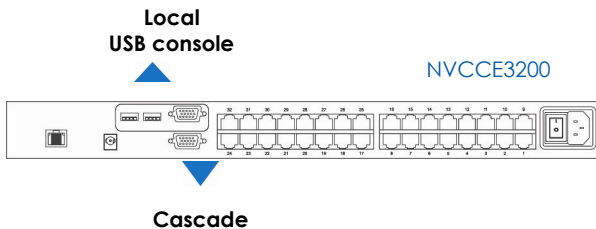

Combo CAT6 Two Console KVM

Model: NVCCE800

NVCCE1600

NVCCE3200

Combo Cat6 Two Console KVM Benefits

- Combo Cat6 KVM with either 8, 16 or 32 ports in 1U
- Up to 40 meters between your servers & KVM ports
- Remote access up to 300 meters
- Cascade switches up to 8 levels & Mix switches between Cat6 & Combo DB-15 KVM
- Support DVI-USB, VGA-USB & VGA-PS/2 server interface
- Mix PS/2, USB & SUN with Multi-Platform switch capability

Switch Features & Options

- Multi lingual on screen display menu
- Advanced user profiles and configurable OSD hot key combinations
- Dual power with failover

12V, 24V and 48V DC Power option

Designed for:

Technical Specification

- **KVM Port :** 32 / 16 / 8 x RJ-15 connector
- **KVM Dongle :** DVI-D / VGA connector dongle up to 40 meters (132 feet)
Cat6 / Cat5 cable
- **Console :**
 - Local : 1 x DB-15 VGA (up to 1600 x 1200), 2 x USB for KB & MS
 - Remote : 1 x RJ45, up to 300 meters (1000 feet) Cat6 / Cat5 cable
- **Remote Receiver :**
 - 1 x VGA port (up to 1600 x 1200), 2 x USB for KB & MS
 - 1 x KVM port for connecting an extra PC
- **Expansion :** Support mixed Combo Cat6 or Combo DB-15 KVM, up to 256 servers
- **Compatibility :** Mix PCs, SUNs, MACs, IBMs, HPs, DELLs server
Windows Vista / 2003 / XP / 2000, Linux, Network, Unix
- **Power :** 100~240VAC, 50 / 60Hz 0.3A via IEC type cord (12V / 24V / 48V DC input option)
- **Regulatory Approval :** FCC, CE
- **Environmental**
 - Operating / Storage : 0 to 50°C / -5 to 60°C
 - Relative humidity : 90%, non-condensing
 - Shock : 50G peak acceleration (11 ms, half-sine wave)
 - Vibration : 58~100Hz / 0.98G (11 ms/ cycle)