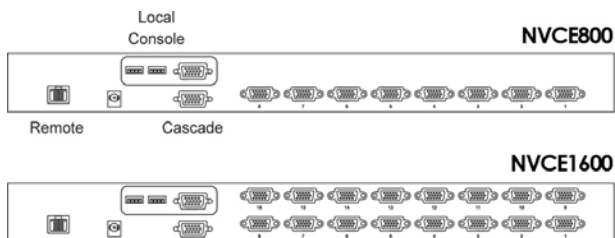

Model: NVCE800 / 1600

Combo DB-15 KVM Two Console KVM Benefits

- Combo DB-15 KVM with either 8 or 16 ports in 1U
- Remote access up to 150 meters
- Cascade switches up to 8 levels & Mix switches between Cat6 & Combo DB-15 KVM
- Support resolution up to 1920 x 1080
- SUN 1152 x 900 resolution compatible
- Mix PS/2, USB & SUN with Multi-Platform switch capability
- Cost efficient remote server management between user & equipment rooms within the building

Switch Features & Options

- Multi lingual on screen display menu
- Advanced user profiles and configurable OSD hot key combinations

 12V, 24V and 48V DC Power option

Technical Specification

■ KVM Port

Number of ports: 8 or 16
 Connector: DB-15 combo connector
 Connectivity: Combo 4-in-1 KVM cable, up to 6, 10 & 15 feet

■ Local Console

Graphic Connector: 1 x DB-15 VGA
 Resolution: Up to 1920 x 1080 / 1920 x 1200
 Input device: 2 x USB type A for keyboard & mouse

■ Remote Console

Connector: 1 x DB 15-pin, VGA
 Resolution: Up to 1600 x 1200
 Input device: 2 x USB type A for keyboard & mouse
 Remote I/O: RJ45 via Cat5 / Cat5e / Cat6 cable up to 150m
 Compensation: Auto adjust for cable length

■ Expansion:

Up to 128 servers by 8-level cascade

■ Compatibility

Multi-platform: Mix PCs, SUN and Mac G3 / G4 Mac / iMac
 Support: Windows 7 / Vista / 2003 / XP, Linux, Unix

■ Power

Input: 100 or 240V AC at 50 or 60 Hz via I EC type cord
 Option DC: 12V / 24V / 48V DC input
 Consumption: Max. 24 Watt, Standby 5 Watt