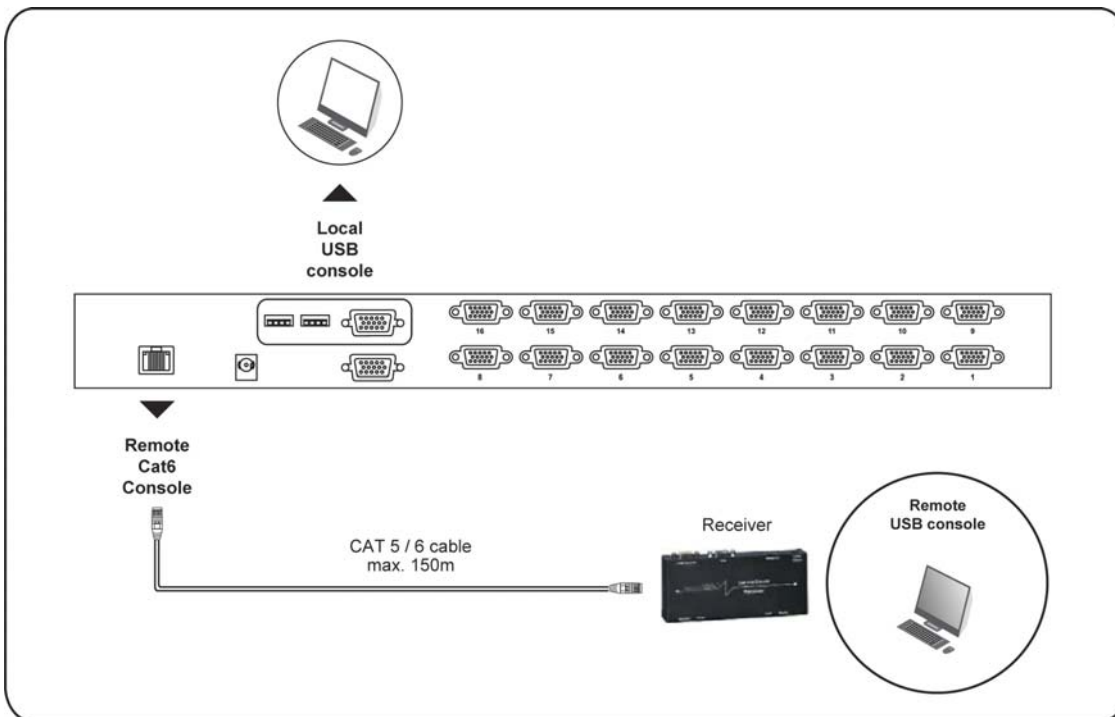

■ Local Console

Graphic Connector: 1 x DB-15 VGA
 Resolution: Up to 1920 x 1080 / 1920 x 1200
 Input device: 2 x USB type A for keyboard & mouse

■ Remote Console

Connector: 1 x DB 15-pin, VGA
 Resolution: Up to 1600 x 1200
 Input device: 2 x USB type A for keyboard & mouse
 Remote I/O: RJ45 via Cat5 / Cat5e / Cat6 cable up to 150m
 Compensation: Auto adjust for cable length

■ Expansion:

Up to 128 servers by 8-level cascade

■ Compatibility

Multi-platform: Mix PCs, SUN and Mac G3 / G4 Mac / iMac
 Support: Windows 7 / Vista / 2003 / XP, Linux, Unix

■ Power

Input: 100 or 240V AC at 50 or 60 Hz via I EC type cord
 Option DC: 12V / 24V / 48V DC input
 Consumption: Max. 24 Watt, Standby 5 Watt

■ Product Information

Dimension (WxDxH): 443 x 171 x 44 mm / 17.4 x 6.7 x 1.73 inch
 Net weight: 2.3kg / 5.1 lb (CV-802)
 2.5 kg / 5.5 lb (CV-1602)

■ Packing Information

Dimension (WxDxH): 500 x 400 x 90 mm / 19.7 x 15.7 x 3.5 inch
 Gross weight: 3.8 kg / 8.4 lb (NVCE800)
 4.1 kg / 9 lb (NVCE1600)

KVM port connection

NE-6 / NE-10 / NE-15

- 6 / 10 / 15 ft Combo KVM cable
- Support PS/2 or USB server

Remote & Local console connection

KVM port connection

- Cascade upto 8 levels, 128 servers
- Cascading multiple KVM with CBC-6 cascade cable