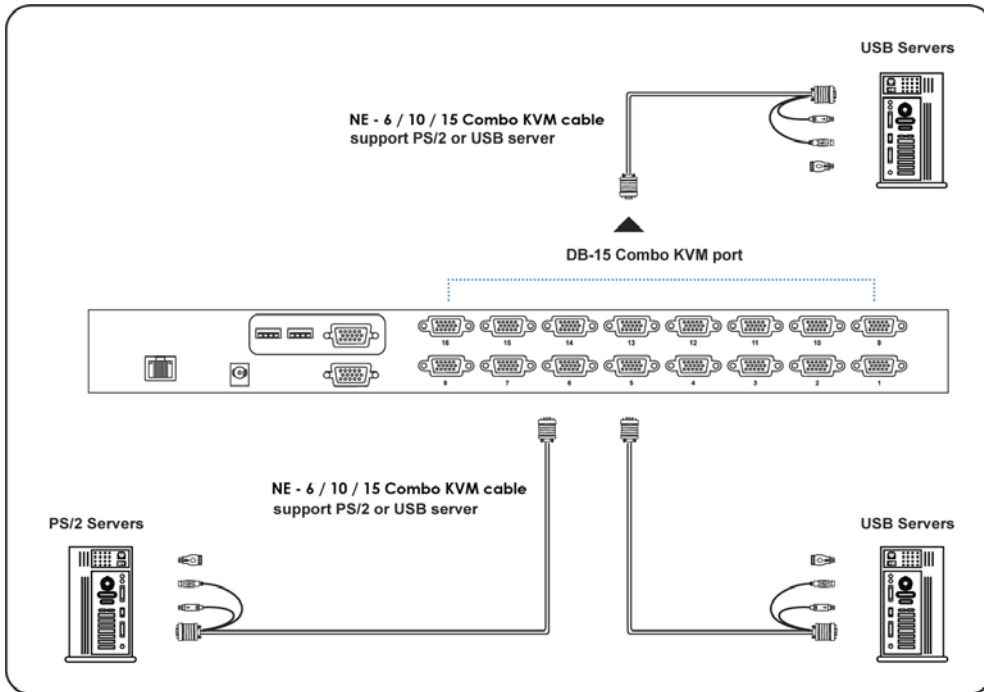

KVM port connection