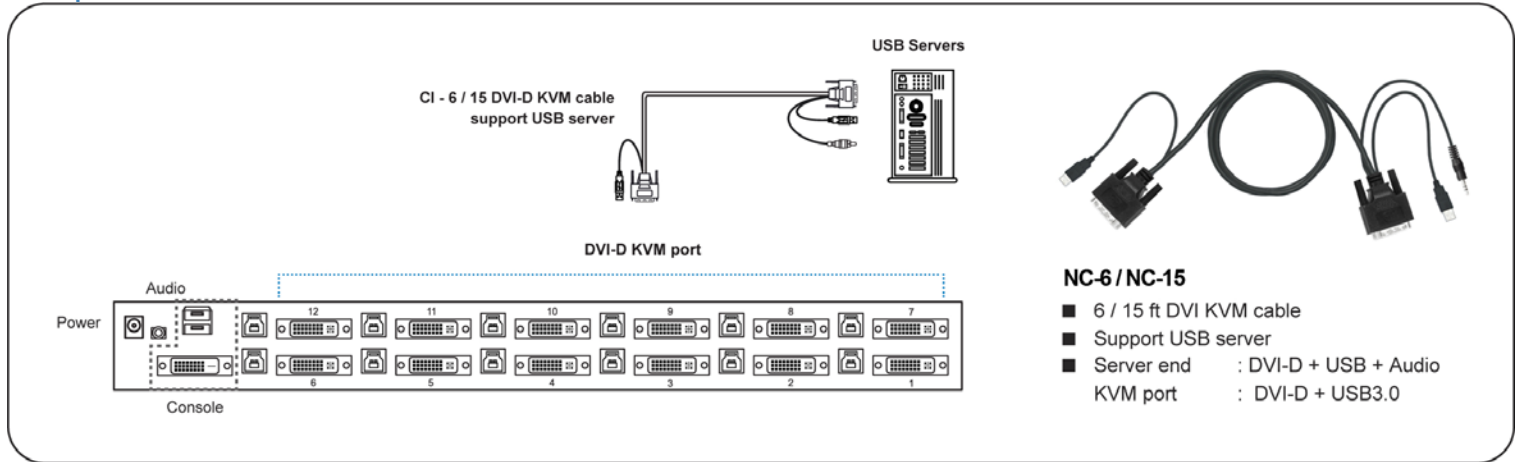

## Switch Features & Options

- Support VESA DDC2B emulation & TMDS signal pass-through
- Port switching via push button & keyboard hotkeys

12V, 24V and 48V DC Power option

## Ordering Information

Console	Local	Remote	IP	12-port
	1	0	0	<b>NVD1201</b>

## Technical Specification

- **KVM Port :**
  - Number of ports: 12
  - Connector: DVI-D connector  
USB 3.0 connector ( combined for keyboard, mouse & audio )
  - Connectivity: Combo 4-in-1 KVM cable, 6 or 15 feet
- **Local Console**
  - Graphic Connector: 1 x DVI-D
  - Resolution: Up to 1920 x 1200
  - Input device: 2 x USB type A for keyboard & mouse
  - Audio out: 1 x 3.5mm stereo audio
- **Management**
  - PC Selection: Front button & hotkey
- **Expansion :** Up to 128 servers by 8-level cascade
- **Compatibility :**
  - Multi-platform: Mix PCs, SUN and Mac G3 / G4 Mac / iMac
  - Support: Windows 7 / Vista / 2003 / XP, Linux, Unix
- **Power :**
  - Input: 100 or 240V AC at 50 or 60 Hz via IEC type cord
  - Option DC: 12V / 24V / 48V DC input
  - Consumption: Max. 12 Watt, Standby 5 Watt
- **Regulatory Approval:** FCC, CE
- **Environmental**
  - Operating: 0 to 50°C
  - Storage: -5 to 60°C
  - Relative humidity: 90%, non-condensing
  - Shock: 50G peak acceleration (11ms, half-sine wave)
  - Vibration: 58~100Hz / 0.98G (11ms / cycle)
- **Product Information**
  - Dimension (W x D x H): 443 x 171 x 43.6 mm / 17.4 x 6.7 x 1.72 inch
  - Net weight: 3 kg / 6.5 lb
- **Packing Information**
  - Dimension (W x D x H): 500 x 400 x 90 mm / 19.7 x 15.7 x 3.5 inch
  - Gross weight: 5 kg / 11 lb

## Front Panel - Port LED Indications