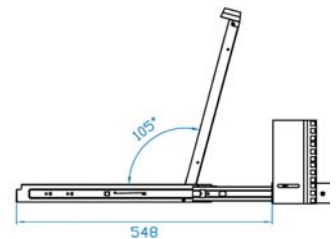

BNC + S-Video

DC Power

DVI-D

Audio

Diagram Unit : mm

*With Touchscreen option, the height of NVP117 / NVP119 will be changed from 1U to 1.5U

Dimensions

Model	Product Dimension (W x D x H)	Packing Dimension (W x D x H)	Net Weight	Gross Weight
NVP115/117	442 x 650 x 44 mm 17.4 x 25.6 x 1.73 inch	589 x 856 x 168 mm 23.2 x 33.7 x 6.6 inch	15 kg / 33 lbs	21 kg / 46 lbs
NVP119	442 x 650 x 44 mm 17.4 x 25.6 x 1.73 inch	589 x 856 x 168 mm 23.2 x 33.7 x 6.6 inch	17 kg / 37 lbs	23 kg / 51 lbs