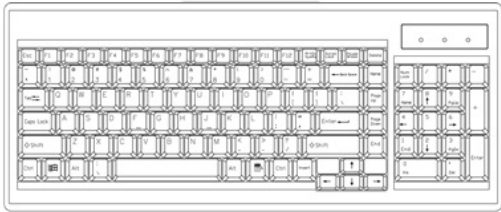

BNC + S-Video

DC Power

DVI-D

Audio

Diagram Unit : mm

*With Touchscreen option, the height of NVP117 / NVP119 will be changed from 1U to 1.5U

Dimensions

Model	Product Dimension (W x D x H)	Packing Dimension (W x D x H)	Net Weight	Gross Weight
NVP115/117	442 x 650 x 44 mm 17.4 x 25.6 x 1.73 inch	589 x 856 x 168 mm 23.2 x 33.7 x 6.6 inch	15 kg / 33 lbs	21 kg / 46 lbs
NVP119	442 x 650 x 44 mm 17.4 x 25.6 x 1.73 inch	589 x 856 x 168 mm 23.2 x 33.7 x 6.6 inch	17 kg / 37 lbs	23 kg / 51 lbs

Keyboard Selection Supporting layouts
e keyboard integrated with touchpad

b keyboard integrated with trackball

 United States

 United States