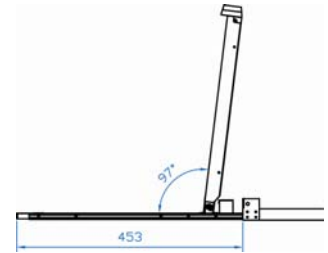

Audio

Diagram Unit : mm

Monitor Grade A 20" industrial TFT LCD panel

Model	Product Dimension (W x D x H)	Packing Dimension (W x D x H)	Net Weight	Gross Weight
NVP120 Series	442 x 650 x 44 mm 17.4 x 25.6 x 1.73 inch	589 x 856 x 168 mm 23.2 x 33.7 x 6.6 inch	20 kg / 44 lbs	26 kg / 57 lbs