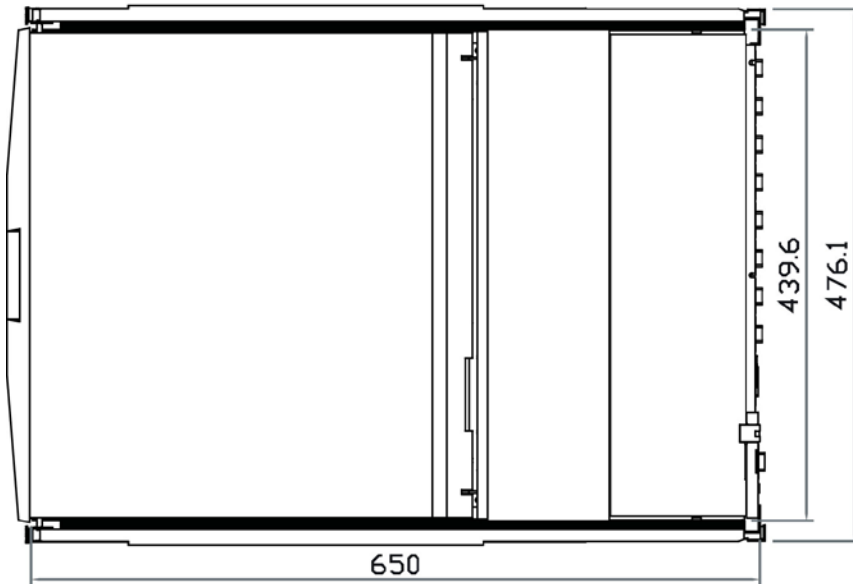

## Dimensions (with KVM)

Product Dimension (W x D x H)	Packing Dimension (W x D x H)	Net Weight	Gross Weight	Casing Color
439.6 x 650 x 44 mm 17.3 x 25.6 x 1.73 inch	595 x 860 x 140 mm 23.4 x 33.9 x 5.5 inch	15.5 kgs (34.1 lbs)	23.4 kgs (51.5 lbs)	Black (RAL 9005)

## Dimension

### Side View

UNIT : mm  
1mm = 0.03937 inch

### Top View

Model	Product Dimension (W x D x H)	Packing Dimension (W x D x H)	Net Weight	Gross Weight
NVP120	439.6 x 650 x 44 mm 17.3 x 25.6 x 1.73"	595 x 860 x 140 mm 23.4 x 33.9 x 5.5"	14.5 kg 31.9 lb	22 kg 48.4 lb