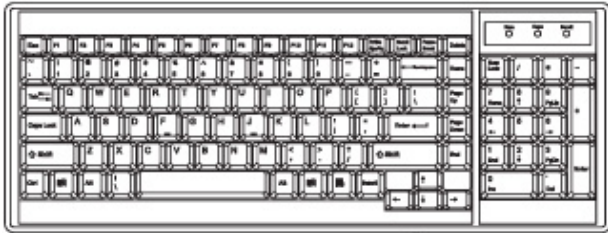

Power	
Input	Auto-sensing 100 to 240VAC, 50 / 60Hz
Consumption	Max. 48 Watt, Standby 5 Watt
Product Dimensions (Single console)	
Product	439.6 x 650 x 44 mm / 23.4 x 25.6 x 1.73 inch
Packing	595 x 860 x 140 mm / 23.4 x 33.9 x 5.5 in

Console Cable

NE-6
6 feet Combo KVM cable (bundle)
- VGA + USB or PS/2, server end
- DB15 (VGA, USB KB & MS), console port

Dimensions (with KVM)

Product Dimension (W x D x H)	Packing Dimension (W x D x H)	Net Weight	Gross Weight	Casing Color
439.6 x 650 x 44 mm 17.3 x 25.6 x 1.73 inch	595 x 860 x 140 mm 23.4 x 33.9 x 5.5 inch	15.5 kgs (34.1 lbs)	23.4 kgs (51.5 lbs)	Black (RAL 9005)

Keyboard Selection

Ge G keyboard integrated with touchpad

Supporting layouts

America		United States				
EMEA						
	United Kingdom	Germany	France	Spain	Norway	
	Italy	Russia	Switzerland	Netherlands	Portugal	
	Asia					
	China	Japan	Korea	Arabia	Turkey	

KVM Selection

Matrix CAT6 KVM	Local	Remote		8-port	16-port	32-port
	1	1	1	-	NVP120 - MC1116	NVP120 - MC1132
	1	1	2	-	NVP120 - MC2116	NVP120 - MC2132
	1	1	0	-	NVP120 - MC0116	NVP120 - MC0132
	1	2	0	-	NVP120 - MC0216	NVP120 - MC0232
	1	3	0	-	NVP120 - MC0316	NVP120 - MC0332

Combo CAT6 KVM	Local	Remote		8-port	16-port	32-port
	1	0	1	NVP120 - CIP8	NVP120 - CIP16	NVP120 - CIP32
	1	1	0	NVP120 - CCE8	NVP120 - CCE16	NVP120 - CCE32
	1	0	0	NVP120 - C8	NVP120 - C16	NVP120 - C32

Cat6 KVM Dongle : IF-DUSB (VGA-USB) / IF-DPS2 (VGA-PS/2) / IF-DUSB (DVI-USB)

Matrix DB-15 KVM	Local	Remote		8-port	16-port	32-port
	1	1	1	NVP120 - M118	NVP120 - M1116	-
	1	1	2	NVP120 - M218	NVP120 - M2116	-
	1	1	0	NVP120 - M018	NVP120 - M0116	-
	1	2	0	NVP120 - M028	NVP120 - M0216	-
	1	3	0	NVP120 - M038	NVP120 - M0316	-