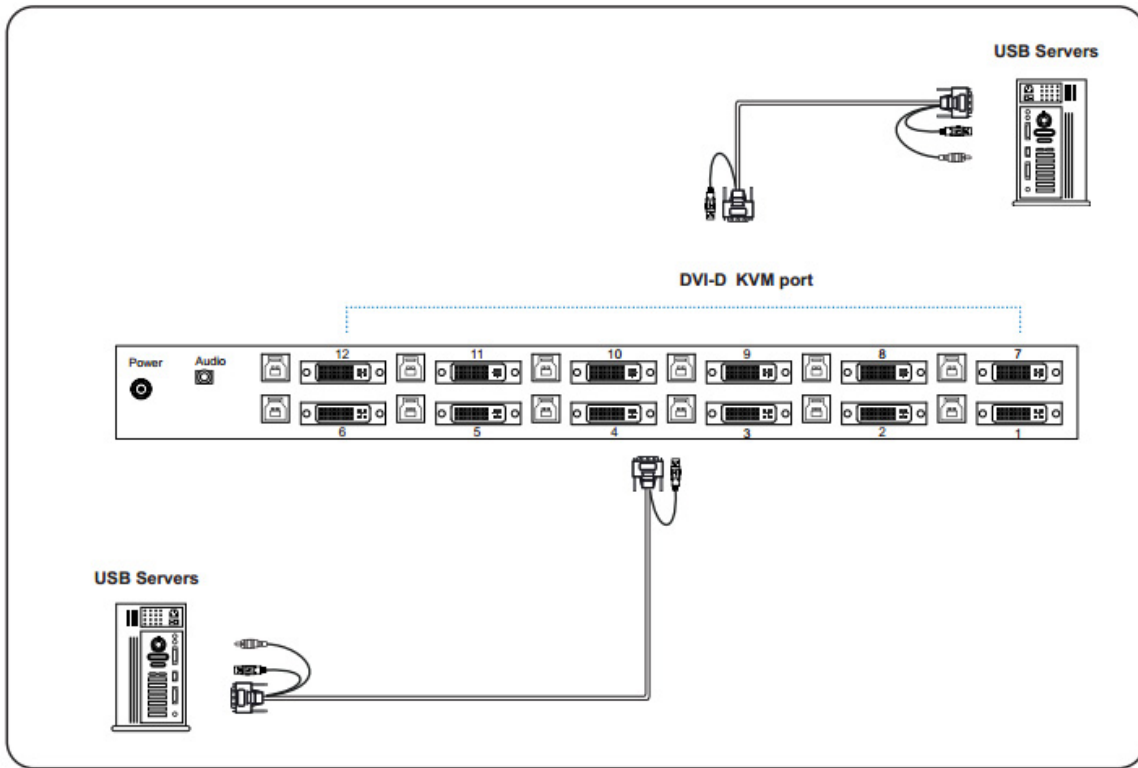

Dimensions

Front View

Side View

UNIT : mm
 1mm = 0.03937 inch

Top View

KVM Port Connection

DVI KVM Cable

NC-6: 6 feet DVI KVM cable

NC-15: 15 feet DVI KVM cable

(Server end : DVI-D + USB + Audio)

(KVM port : DVI-D + USB3.0)

KVM Port	
Number of ports:	12
Connector:	DVI-D connector USB 3.0 connector (combined for keyboard, mouse & audio)
Connectivity:	Combo 4-in-1, KVM cable, 6 or 15 feet
Audio Out	1 x 3.5mm stereo audio
Management	
PC Selection:	Front button & keyboard hotkey
Compatibility	
Multi-platform:	Mix PCs, SUN and Mac G3 / G4 Mac / iMac
Support:	Windows 7 / Vista / 2003 / XP, Linux, Unix
Power	
Input:	100 or 240V AC at 50 or 60 Hz via IEC type cord
Option DC:	12V / 24V / 48V DC input
Consumption:	Max. 48 Watt, Standby 5 Watt
Regulatory Approval:	FCC, CE
Environmental	
Operating:	0 to 50°C
Storage:	-5 to 60°C
Relative humidity:	90%, non-condensing
Shock:	50G peak acceleration (11ms, half-sine wave)
Vibration:	58~100Hz / 0.98G (11ms / cycle)