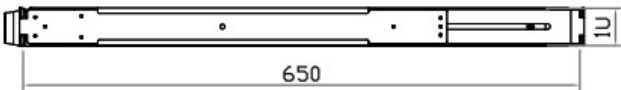

Power	
Input	Auto-sensing 100 to 240VAC, 50 / 60Hz
Consumption	Max. 48 Watt, Standby 5 Watt
Product Dimensions (Single console)	
Product	439.6 x 650 x 44 mm / 23.4 x 25.6 x 1.73 inch
Packing	595 x 860 x 140 mm / 23.4 x 33.9 x 5.5 in

Dimensions (with KVM)

Product Dimension (W x D x H)
439.6 x 650 x 44 mm
17.3 x 25.6 x 1.73 inch

Packing Dimension (W x D x H)
595 x 860 x 140 mm
23.4 x 33.9 x 5.5 inch

Net Weight
15.5 kgs (34.1 lbs)

Gross Weight
23.4 kgs (51.5 lbs)

Casing Color
Black (RAL 9005)

Keyboard Selection

Ge G keyboard integrated with touchpad

Supporting layouts

America		United States
EMEA		United Kingdom
		Germany
		France
		Spain
		Norway
Asia		Italy
		Russia
		Switzerland
		Netherlands
		Portugal
Asia		China
		Japan
		Korea
		Arabia
		Turkey

Dimensions

Front View

Side View

UNIT : mm
1mm = 0.03937 inch

Top View