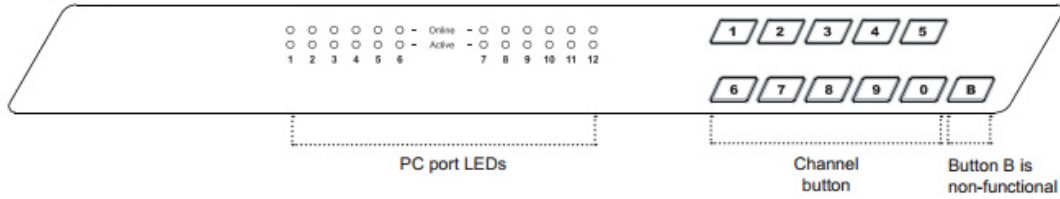

Front Panel - Port LED Indications

DVI-D KVM 12 ports

PC port LEDs	Online : Blue LED on indicating a PC is connecting to the port Active : Green LED on indicating a selected channel
Channel button	Press to select channel from 01 to 12

KVM Selection

Matrix CAT6 KVM	Local	Remote		8-port	16-port	32-port
	1	1	1	-	NVP120 - MC1116	NVP120 - MC1132
	1	1	2	-	NVP120 - MC2116	NVP120 - MC2132
	1	1	0	-	NVP120 - MC0116	NVP120 - MC0132
	1	2	0	-	NVP120 - MC0216	NVP120 - MC0232
1	3	0	-	NVP120 - MC0316	NVP120 - MC0332	

Combo CAT6 KVM	Local	Remote		8-port	16-port	32-port
	1	0	1	NVP120 - CIP8	NVP120 - CIP16	NVP120 - CIP32
	1	1	0	NVP120 - CCE8	NVP120 - CCE16	NVP120 - CCE32
1	0	0	NVP120 - C8	NVP120 - C16	NVP120 - C32	

Cat6 KVM Dongle : IF-DUSB (VGA-USB) / IF-DPS2 (VGA-PS/2) / IF-DUSBD (DVI-USB)

Matrix DB-15 KVM	Local	Remote		8-port	16-port	32-port
	1	1	1	NVP120 - M118	NVP120 - M1116	-
	1	1	2	NVP120 - M218	NVP120 - M2116	-
	1	1	0	NVP120 - M018	NVP120 - M0116	-
	1	2	0	NVP120 - M028	NVP120 - M0216	-
1	3	0	NVP120 - M038	NVP120 - M0316	-	

Combo DB-15 KVM	Local	Remote		8-port	16-port	32-port
	1	0	1	NVP120IP - 82	NVP120IP - 162	-
	1	1	0	NVP120 - CE8	NVP120 - CE16	-
1	0	0	NVP120 - S801	NVP120 - S1601	-	

Combo DB-15 KVM Cable : NE-6 / 10 / 15 (6, 10 or 15 ft)

DVI-D KVM	Local	Remote		12-port
	1	0	0	NVP120 - D12

DVI-D KVM Cable : NC-6 / 15 (6 or 15 ft)