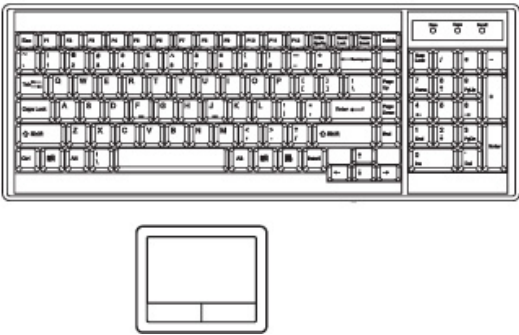

Dimensions (with KVM)

Product Dimension (W x D x H)
 439.6 x 650 x 44 mm
 17.3 x 25.6 x 1.73 inch

Packing Dimension (W x D x H)
 595 x 860 x 140 mm
 23.4 x 33.9 x 5.5 inch

Net Weight
 15.5 kgs (34.1 lbs)

Gross Weight
 23.4 kgs (51.5 lbs)

Casing Color
 Black (RAL 9005)

Keyboard Selection

Ge G keyboard integrated with touchpad

Supporting layouts

America		United States
EMEA		United Kingdom
		Germany
		France
		Spain
		Norway
Asia		Italy
		Russia
		Switzerland
		Netherlands
		Portugal
Asia		China
		Japan
		Korea
		Arabia
		Turkey