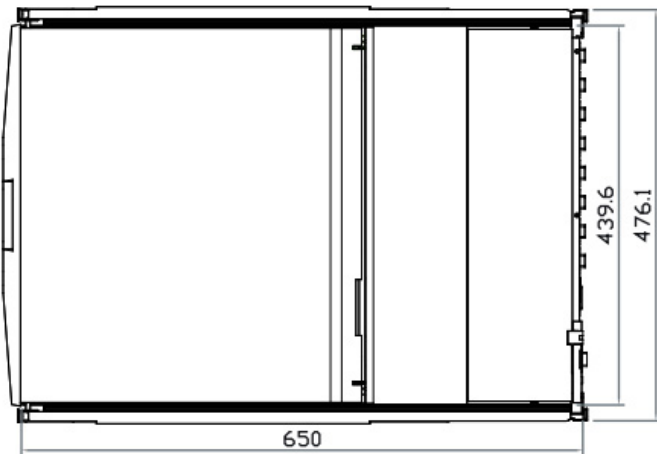

Dimensions (with KVM)

Product Dimension (W x D x H)
 439.6 x 650 x 44 mm
 17.3 x 25.6 x 1.73 inch

Packing Dimension (W x D x H)
 595 x 860 x 140 mm
 23.4 x 33.9 x 5.5 inch

Net Weight
 15.5 kgs (34.1 lbs)

Dimensions

Front View

Side View

UNIT : mm
 1mm = 0.03937 inch

Top View

KVM Port Connection

DVI KVM Cable

NC-6: 6 feet DVI KVM cable