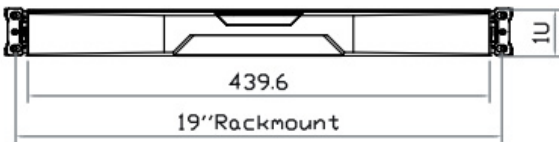

Dimensions

Front View