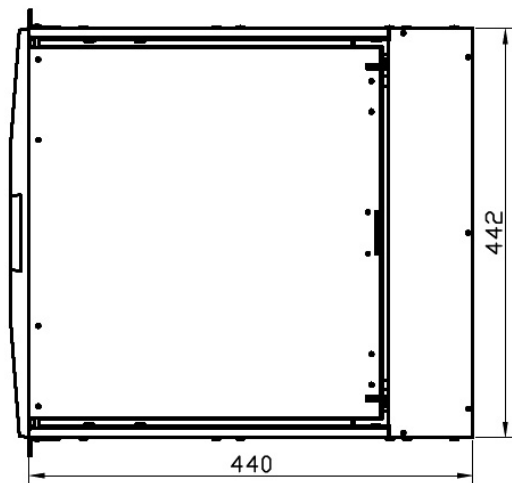

### Dimensions

Model	Product Dimension (WxDxH)	Packing Dimension (WxDxH)	Net Weight	Gross Weight
NVP1417b-17-RC01	442 x 440 x 44 mm 17.4x17.3x1.73 inch	581 x 705x175 mm 22.9x26.3x6.9 inch	16 kg / 35 lbs	22 kg/ 48 lbs

Photo Gallery

Mechanical Drawing

Left-side View

Front View

Top View