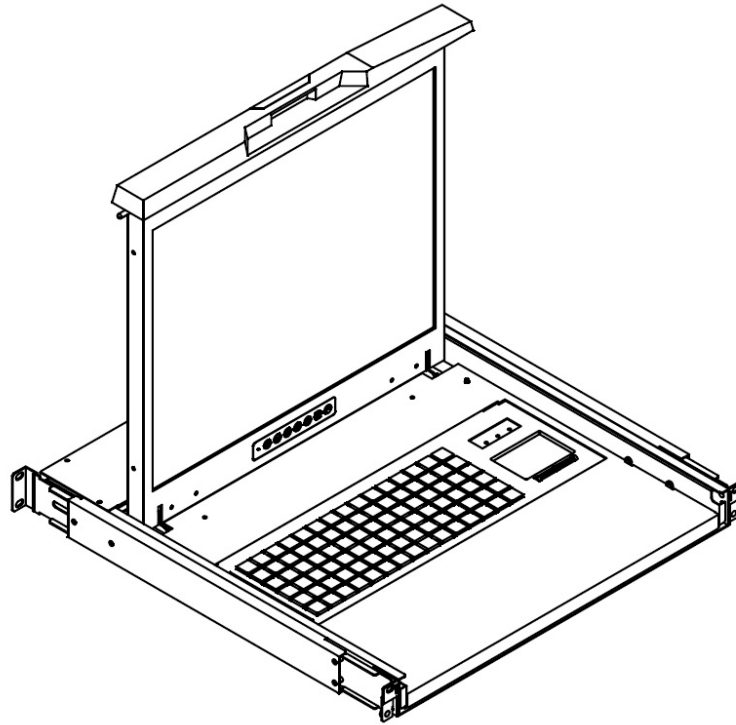

Mechanical Drawing