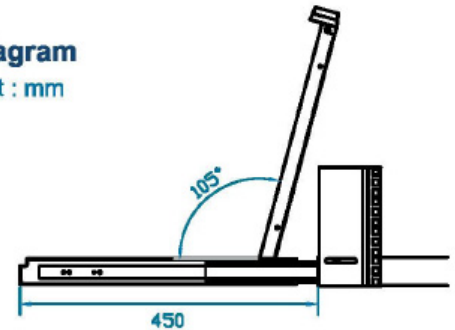

### Options

BNC + S-Video

BNC + S-Video

Diagram  
Unit : mm

Monitor  Grade A 17" industrial TFT LCD panel

### Dimensions

Model	Product Dimension (WxDxH)	Packing Dimension (WxDxH)	Net Weight	Gross Weight
NVP1417b-17-RC01	442 x 440 x 44 mm 17.4x17.3x1.73 inch	581 x 705x175 mm 22.9x26.3x6.9 inch	16 kg / 35 lbs	22 kg/ 48 lbs