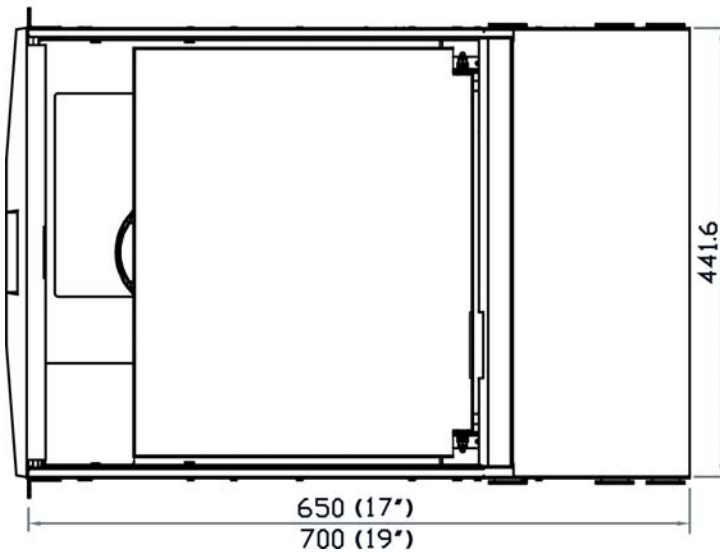

③ LCD membrane

④ Microswitch

⑤ Membrane switch (KVM option)

⑥ Mini USB optical mouse

⑦ Keyboard interchangeable module kit

⑧ Carry handle to release the 2-pt lock

Dimension

Front View

Side View

UNIT : mm
1mm = 0.03937 inch

Top View

Model	Product Dimension (W x D x H)	Packing Dimension (W x D x H)	Net Weight	Gross Weight
NVP700 series	442 x 650 x 44 mm 17.4 x 25.6 x 1.73"	595 x 860 x 140 mm 23.4 x 33.9 x 5.5"	4.3 kg 31.5 lb	19.1 kg 42 lb
NVP900 series	442 x 700 x 44 mm 17.4 x 27.6 x 1.73"	595 x 910 x 140 mm 23.4 x 35.8 x 5.5"	15.3 kg 33.7 lb	20.1 kg 44.2 lb