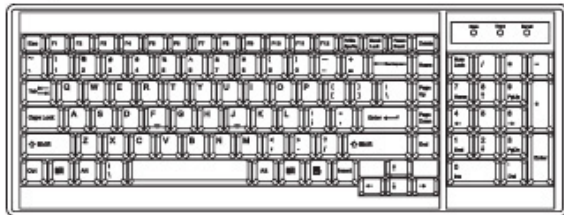

Power	
Input	Auto-sensing 100 to 240VAC, 50 / 60Hz
Consumption	Max. 48 Watt, Standby 5 Watt
Product Dimensions (Single console)	
NVP700	442 x 650 x 44 mm / 17.4 x 18.1 x 1.73 inch
NVP900	442 x 700 x 44 mm / 17.4 x 27.6 x 1.73 inch
Packing Dimensions (Single console)	

Console Cable

1. NE-6
   6 feet Combo KVM cable (bundle)
   - VGA + USB or PS/2, server end
   - DB15 (VGA, USB KB & MS), console port

Keyboard Selection Supporting layouts

G G keyboard

KVM Selection

(X) Stands for 17" or 19" LCD size

Matrix CAT6 KVM	Local	Remote	IP	8-port	16-port	32-port
	1	1	1	-	NVPX00 - MC1116	NVPX00 - MC1132
1	1	2	-	NVPX00 - MC2116	NVPX00 - MC2132	
1	1	0	-	NVPX00 - MC0116	NVPX00 - MC0132	
1	2	0	-	NVPX00 - MC0216	NVPX00 - MC0232	
1	3	0	-	NVPX00 - MC0316	NVPX00 - MC0332	

Combo CAT6 KVM	Local	Remote	IP	8-port	16-port	32-port
	1	0	1	NVPX00 - CIP8	NVPX00 - CIP16	NVPX00 - CIP32
1	1	0	NVPX00 - CCE8	NVPX00 - CCE16	NVPX00 - CCE32	
1	0	0	NVPX00 - C8	NVPX00 - C16	NVPX00 - C32	

Cat6 KVM Dongle : IF-DUSB (VGA-USB) / IF-DPS2 (VGA-PS/2) / IF-DUSBDB (DVI-USB)

Matrix DB-15 KVM	Local	Remote	IP	8-port	16-port	32-port
	1	1	1	NVPX00 - M118	NVPX00 - M1116	-
1	1	2	NVPX00 - M218	NVPX00 - M2116	-	
1	1	0	NVPX00 - M018	NVPX00 - M0116	-	
1	2	0	NVPX00 - M028	NVPX00 - M0216	-	
1	3	0	NVPX00 - M038	NVPX00 - M0316	-