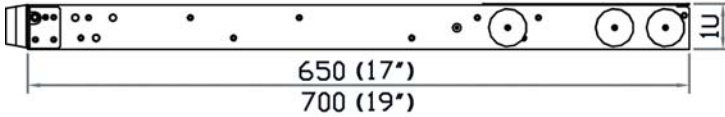

③ LCD membrane

④ Microswitch

⑤ Membrane switch (KVM option)

⑥ Mini USB optical mouse

⑦ Keyboard interchangeable module kit

⑧ Carry handle to release the 2-pt lock

Dimension

Front View

Side View

UNIT : mm
1mm = 0.03937 inch

Top View

Model	Product Dimension (W x D x H)	Packing Dimension (W x D x H)	Net Weight	Gross Weight
NVP700 series	442 x 650 x 44 mm 17.4 x 25.6 x 1.73"	595 x 860 x 140 mm 23.4 x 33.9 x 5.5"	4.3 kg 31.5 lb	19.1 kg 42 lb
NVP900 series	442 x 700 x 44 mm 17.4 x 27.6 x 1.73"	595 x 910 x 140 mm 23.4 x 35.8 x 5.5"	15.3 kg 33.7 lb	20.1 kg 44.2 lb