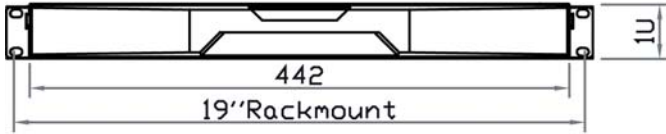

③ LCD membrane

④ Microswitch

⑤ Membrane switch (KVM option)

⑥ Mini USB optical mouse

⑦ Keyboard interchangeable module kit

⑧ Carry handle to release the 2-pt lock

Dimension

Front View

Side View

UNIT : mm
1mm = 0.03937 inch

Top View

Model	Product Dimension (W x D x H)	Packing Dimension (W x D x H)	Net Weight	Gross Weight
NVP700 series	442 x 650 x 44 mm 17.4 x 25.6 x 1.73"	595 x 860 x 140 mm 23.4 x 33.9 x 5.5"	4.3 kg 31.5 lb	19.1 kg 42 lb
NVP900 series	442 x 700 x 44 mm 17.4 x 27.6 x 1.73"	595 x 910 x 140 mm 23.4 x 35.8 x 5.5"	15.3 kg 33.7 lb	20.1 kg 44.2 lb