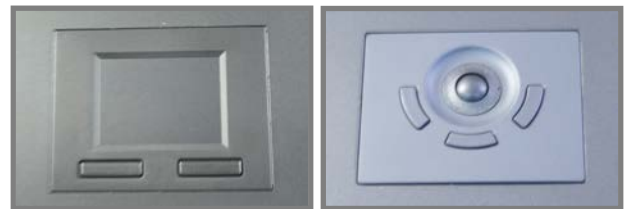

Model: NVPW1215

FEATURES:

- 1U 21" widescreen LCD console drawer
- Support Full HD with 1080p resolution
- 104-key keyboard with touchpad or trackball
- New enhanced aesthetics with molded front handle

Drawer Features & Options

- 3G / HD / SD-SDI Broadcast-grade input (w/ speaker)
- HDMI (w/ speaker)
- DC power : 12V / 24V / 48V / 110 ~ 125V

SPECIFICATIONS:

LCD Panel	
Diagonal size	21.5" widescreen TFT
Max. Resolution	1920 x 1080
Brightness (cd/m2)	250
Backlight	LED
Colors	16.7M
Contrast Ratio (typ)	1000 : 1
Viewing Angle (H/V)	170° x 160°
Active area (mm)	477 x 268
MTBF (hrs)	30,000
Casing Color	Black (RAL 9005)
Weight (Single console	
Net	14.7 kgs / 32.3 lbs
Gross	18.9 kgs / 41.6 lbs
Environmental	
Operating	0 to 55°C Degree
Storage	-20 to 60°C Degree
Relative humidity	5-90%, non-condensing
Shock	10G acceleration (11 ms duration)
Vibration	5-500Hz 1G RMS random vibration
Regulatory	FCC & CE certified
Power	
Input	Auto-sensing 100 to 240VAC, 50 / 60Hz
Consumption	Max. 32 Watt, Standby 4 Watt
Product Dimensions (Single console)	
Product	441.6 x 670 x 44 mm / 17.4 x 26.4 x 1.73 inch
Packing	595 x 860 x 140 mm / 23.4 x 33.9 x 5.5 inch