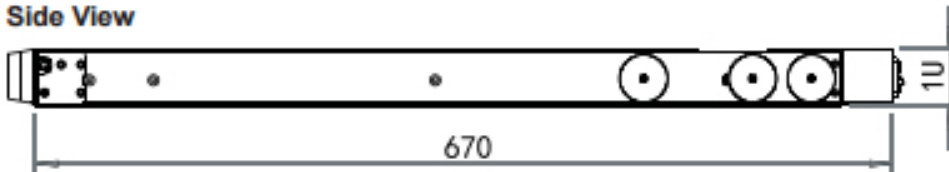

DIMENSION

Front View

Rear View

Side View

UNIT : mm
1mm = 0.03937 inch

Top View