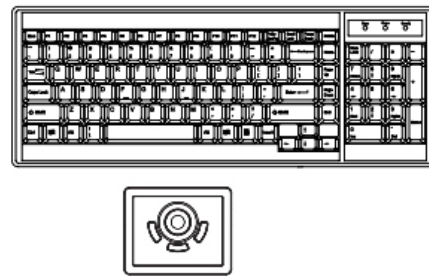

- 3G / HD / SD-SDI Broadcast-grade input (w/ speaker)
- HDMI (w/ speaker)
- DC power : 12V / 24V / 48V / 110 ~ 125V

SPECIFICATIONS:

LCD Panel	
Diagonal size	21.5" widescreen TFT
Max. Resolution	1920 x 1080
Brightness (cd/m2)	250
Backlight	LED
Colors	16.7M
Contrast Ratio (typ)	1000 : 1
Viewing Angle (H/V)	170° x 160°
Active area (mm)	477 x 268
MTBF (hrs)	30,000
Casing Color	Black (RAL 9005)
Weight (Single console	
Net	14.7 kgs / 32.3 lbs
Gross	18.9 kgs / 41.6 lbs
Environmental	
Operating	0 to 55°C Degree
Storage	-20 to 60°C Degree
Relative humidity	5-90%, non-condensing
Shock	10G acceleration (11 ms duration)
Vibration	5-500Hz 1G RMS random vibration
Regulatory	FCC & CE certified
Power	
Input	Auto-sensing 100 to 240VAC, 50 / 60Hz
Consumption	Max. 32 Watt, Standby 4 Watt
Product Dimensions (Single console)	
Product	441.6 x 670 x 44 mm / 17.4 x 26.4 x 1.73 inch
Packing	595 x 860 x 140 mm / 23.4 x 33.9 x 5.5 inch

STRUCTURE DIAGRAM

STANDARD KEYBOARD

e keyboard integrated with touchpad

b keyboard integrated with trackball

America		United States			
EMEA					
	United Kingdom	Germany	France	Spain	Norway
	Italy	Russia	Switzerland	Netherlands	Portugal
Asia					
	China	Japan	Korea	Arabia	Turkey

KEYBOARD OPTIONS (US layout only)

Me Mac keyboard with touchpad

Se S keyboard with touchpad

Mb Mac keyboard with trackball

Sb S keyboard with trackball

- Hold the handle and slide out the drawer.

- Flip up the LCD to a suitable angle